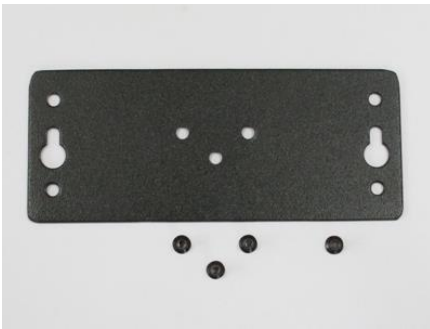

Mounting Brackets

All Robustel 'Go-Rugged' devices have threaded screw holes suitable for attaching a mounting bracket.

Two types of brackets are available readymade as below. Each requires 3 screws to attach the bracket.

Wall mounting bracket

Robustel Part Number:

ROB Wall Mounting Kit E015025

Supplied with 4 off M3 x 6mm screws for Go-Rugged devices.

Fixing centers (for mounting to wall / panel): Separation: approx. 89mm