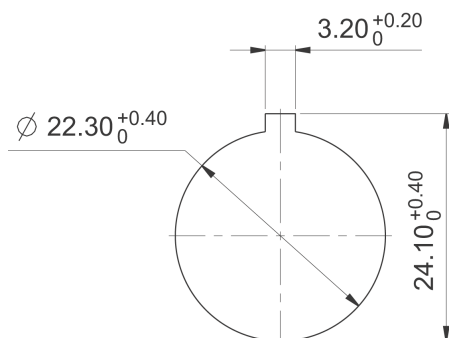

RAFIX 22 FSR - Emergency stop pushbutton, metal mushroom, non-illuminated

1.30.283.611/0300

General information

Form of lens	conical mushroom form
Color of lens	red
Form of collar	round

Dimensions

Mushroom Diameter	37.5 mm
Overall height	41.1 mm
Mounting hole	22.3 mm
Key grid	40 x 40 mm

Mechanical design

Mounting	Metal threaded rings
Contact function	latching
Reset	by pulling
Illuminability	no
Torque for nut ring	1.2 Nm

Mechanical characteristics

Robustness max.	100 N

Other specifications

Degree of protection from front side	IP65 (DIN EN 60529); IP69K (ISO 20653)
Ambient temp. operating min.	-40 °C
Ambient temp. operating max.	+85 °C
Storage temperature min.	-40 °C
Storage temperature max.	+85 °C
Environmental resistance	acc. to IEC 60068-2-14, -30, -33 and -78
Salt spray	IEC 600 68-2-11
ROHS compliant	yes
REACH compliant	yes

Panel cut-out to IEC 60947-5-1

Distributed by: