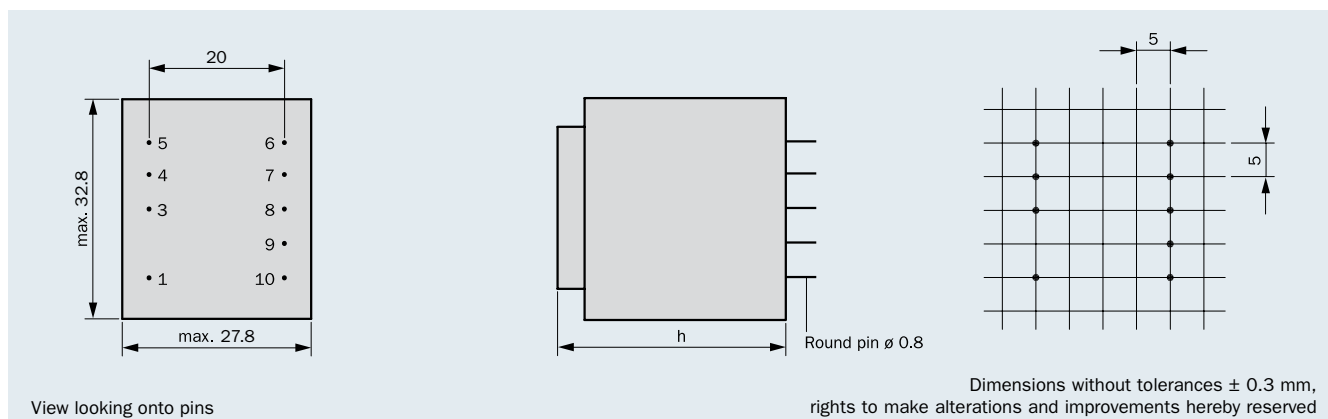

	DIN EN 61558-2-20	VDE	on request
	DIN EN 62041		
	DIN EN 60 335-1	VDE	102961/84814
	UL 1446	UL	E237745

- according to REACH regulation
- according to RoHs regulation

- Excellent temperature fluctuation resistance properties
- High electrical safety and long service-life features
- High voltage resistance to core
- Per item tested quality with certificate
- For the standard version with cast housing "0":
Self-extinguishing cast housing and sealing material

Connecting pins Type cast housing "0"

Connection scheme

Frame size/Core height	Nominal current ta 70°C	Height (h)	Weight	Packaging unit
BVD EI 306 1... /23.0 mm	max. 5.2 A	max. 34.3 mm	0.145 kg	50 pieces

Type in cast housing “0”

ta 70 °C/F	Order No.	Nominal current	Nominal inductivity	Connecting pins	Not connected pins	Connection scheme
Frame size/Core height BVD EI 306 1.../23.0 mm  vacuum-encapsulated	BVD EI 306 1001	5.2 A	1.0 mH	1–6	3+4+5+7+8+9+10	2
	BVD EI 306 1002	4.2 A	1.5 mH	1–6	3+4+5+7+8+9+10	2
	BVD EI 306 1003	3.6 A	2.0 mH	1–6	3+4+5+7+8+9+10	2
	BVD EI 306 1004	3.5 A	2.5 mH	1–5	3+4+6+7+8+9+10	1
	BVD EI 306 1005	3.2 A	3.0 mH	1–5	3+4+6+7+8+9+10	1
	BVD EI 306 1006	3.0 A	3.5 mH	1–5	3+4+6+7+8+9+10	1
	BVD EI 306 1007	2.9 A	4.0 mH	1–5	3+4+6+7+8+9+10	1
	BVD EI 306 1008	2.5 A	4.5 mH	1–5	3+4+6+7+8+9+10	1
	BVD EI 306 1009	2.3 A	5.0 mH	1–5	3+4+6+7+8+9+10	1
	BVD EI 306 1010	1.9 A	10.0 mH	1–6	3+4+5+7+8+9+10	2
	BVD EI 306 1011	1.5 A	15.0 mH	1–5	3+4+6+7+8+9+10	1
	BVD EI 306 1012	1.3 A	20.0 mH	1–5	3+4+6+7+8+9+10	1