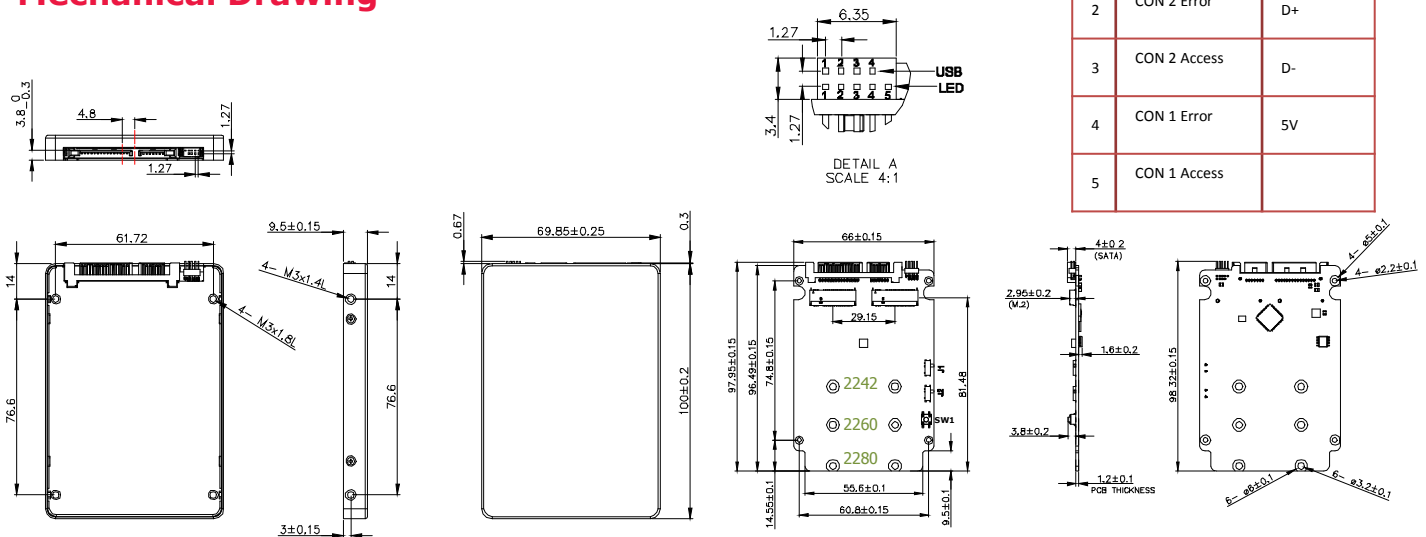

Mechanical Drawing

Specifications

Headquarters (Taiwan)

5F., No. 237, Sec. 1, Datong Rd.,
Xizhi Dist., New Taipei City 221,
Taiwan
Tel: +886-2-77033000
Email: sales@innodisk.com

Branch Offices:

USA

usasales@innodisk.com

+1-510-770-9421

Europe

euasales@innodisk.com

+31-040-282-1818

Japan

jpsales@innodisk.com

+81-45-594-7581

China

sales_cn@innodisk.com

+86-755-21673689

www.innodisk.com

© 2014 Innodisk Corporation.
All right reserved. Specifications
are subject to change without
prior notice.

May 22, 2015

Form-Factor	2.5" SSD
Input I/F	SATA III, USB 2.0
Output I/F	SATA III
Output Connector	M.2 Key-B 2242/2260/2280 x 2
TDP	4W (5V x 800mA)
Dimension (WxLxH)	69.85 x 100 x 9.5mm, Weight: 80g
Temperature	Operation: STD: 0°C ~ +70°C Storage: -55°C ~ +95°C
Environment	Vibration: 5G @7~2000Hz, Shock: 50G @ 0.5ms
Notes	1. RAID Mode Setting: [J1:J2] RAID0: 2:2, RAID1: 1:2, PM: 1:1 2. Press tact switch SW1 for reset.