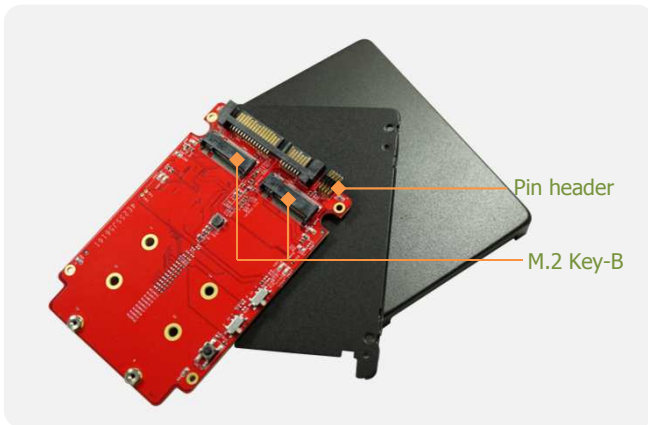

E2SS-32R2

2.5" SSD to Dual M.2 RAID Module

Features

- Supports SATA to dual SATAIII Port Multiplier.
- Supports H/W RAID 0/1 over SATA.
- Supports USB 2.0 to dual SATAIII.
- Pin header for LED connection.
- 3 years warranty.
- Industrial design, manufacture in innodisk Taiwan.