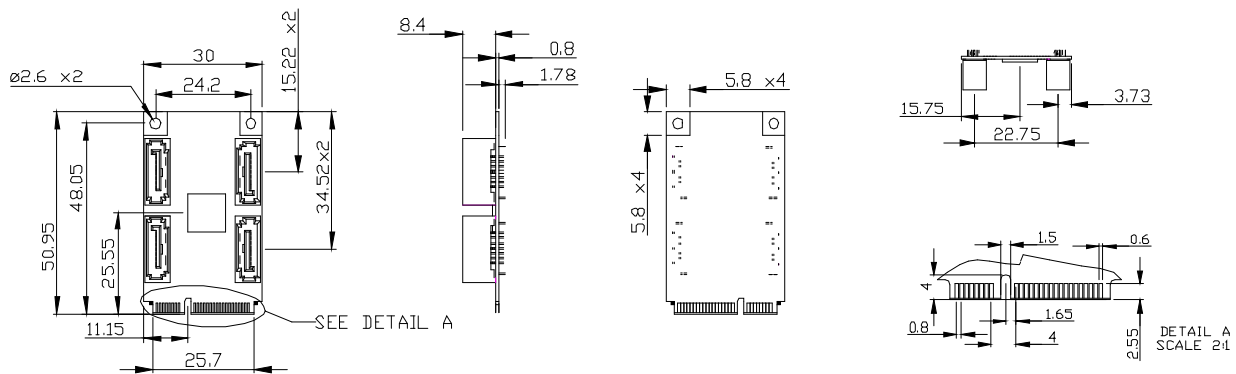

Specifications

Headquarters (Taiwan)
5F., No. 237, Sec. 1, Datong Rd.,
Xizhi Dist., New Taipei City 221,
Taiwan
Tel: +886-2-77033000
Email: sales@innodisk.com

Branch Offices:

USA
usasales@innodisk.com
+1-510-770-9421

Europe
eusales@innodisk.com
+31-040-282-1818

Japan
jpsales@innodisk.com
+81-45-594-7581

China
sales_cn@innodisk.com
+86-755-21673689

www.innodisk.com

© 2014 Innodisk Corporation.
All right reserved. Specifications
are subject to change without
prior notice.

May 22, 2015

Form-Factor	mPCIe
Input I/F	PCI Express 2.0
Output I/F	SATA III
Output Connector	SATA 7pin x 4
Bridge	Marvell 88SE9215
TDP	2.74W (3.3V x 830mA)
Dimension (WxLxH)	30 x 50.9 x 10.9 mm, Weight: 8.5g
Temperature	Operation: STD: 0°C ~ +70°C Storage: -55°C ~ +95°C
Environment	Vibration: 5G @7~2000Hz, Shock: 50G @ 0.5ms
Notes	

Order information

EMPS-3401-C1
mPCIe to four SATA III Module

innodisk

www.innodisk.com