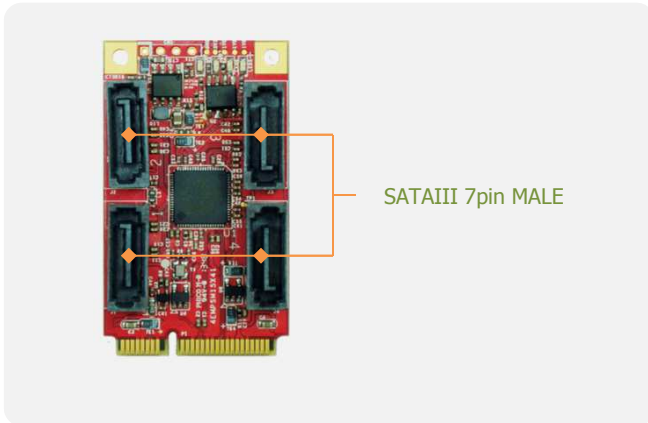

Distributed by:

innodisk

EMPS-3401 mPCIe to four SATA III Module

Features

- mPCIe to four SATA III ports.
- Supports AHCI, Port-Multiplier.
- Supports Native Command Queuing
- Supports error reporting, recovery and correction.
- 30 μ golden finger, 3 years warranty.
- Industrial design, manufactured in innodisk Taiwan

May 22, 2015

Form-Factor	mPCIe
Input I/F	PCI Express 2.0
Output I/F	SATA III
Output Connector	SATA 7pin x 4
Bridge	Marvell 88SE9215
TDP	2.74W (3.3V x 830mA)
Dimension (WxLxH)	30 x 50.9 x 10.9 mm, Weight: 8.5g
Temperature	Operation: STD: 0°C ~ +70°C Storage: -55°C ~ +95°C
Environment	Vibration: 5G @7~2000Hz, Shock: 50G @ 0.5ms
Notes	