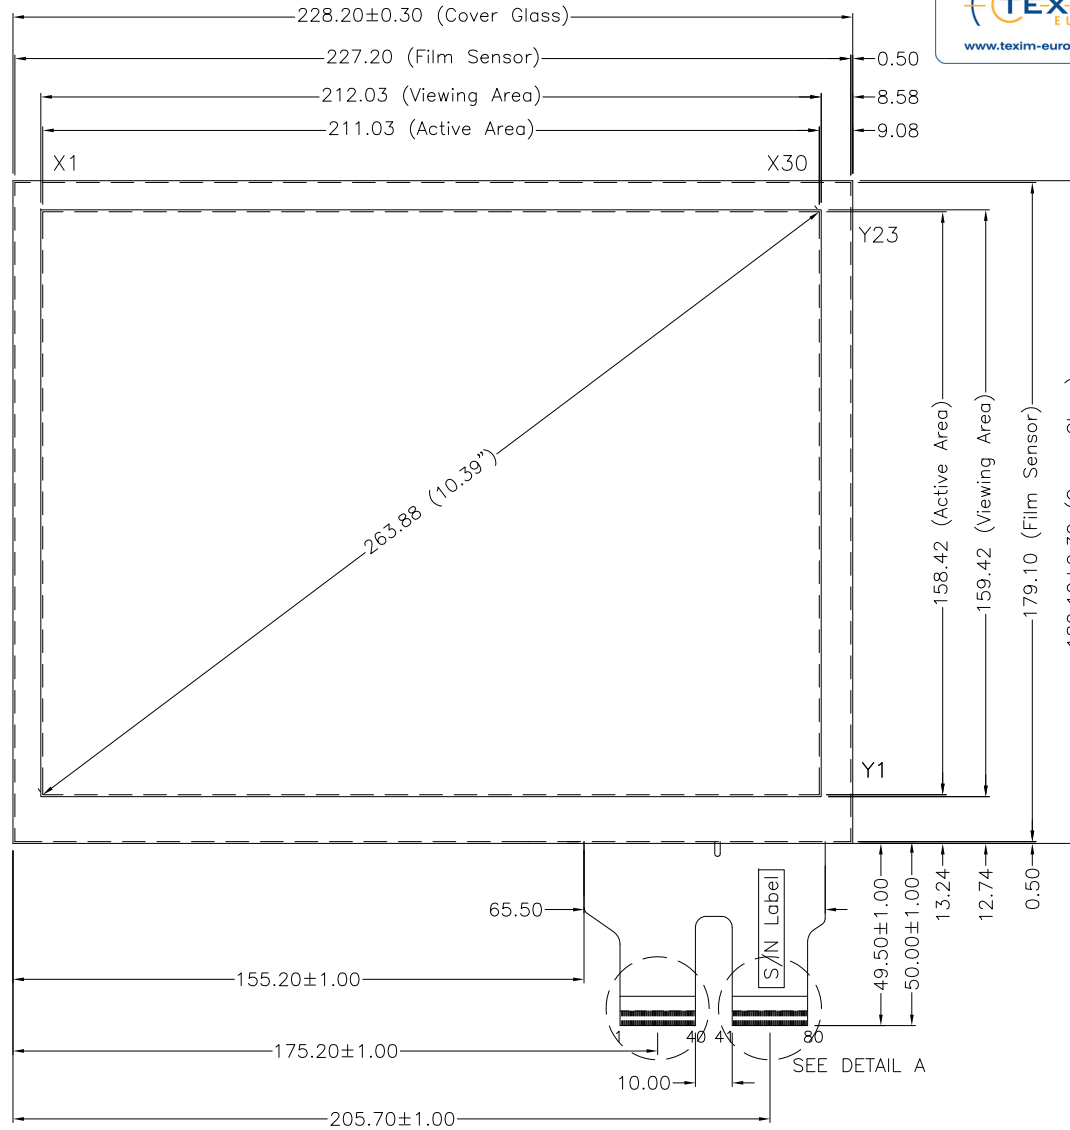

Touch Side View

CONNECTOR PINOUT	
PIN#	DESIGNATION
1-3	Blank
4	Grounding Line
5	Blank
6	Grounding Line
7	Blank
8-37	X1-X30
38-39	Blank
40	Grounding Line
41-51	Blank
52	Grounding Line
53	Blank
54-76	Y1-Y23
77-79	Blank
80	Grounding Line

NOTES:

1. INPUT MODE : PROJECTED CAPACITIVE
2. OVERALL THICKNESS : 1.50±0.20mm
3. COVER GLASS THICKNESS : 1.10mm
4. FRONT SURFACE : CLEAR TYPE
5. TAIL TYPE : GOLD PLATED FPC , ZIF
6. RECOMMENDED CONTROL BOARDS : PENMOUNT PM1300 SERIES
7. OTHER SPEC : SEE APPROVAL SHEET
8. PLEASE REFER TO AMT TOUCH SCREEN INTEGRATION GUIDES FOR SYSTEM MECHANICAL DESIGN AND ASSEMBLY METHODS

TOLERANCES UNLESS SPECIFIED		DWC NO : P3008-A2-1-011
.X	± 0.50	
.XX	± 0.50	SCALE: N/S UNIT: mm
.XXX	± 0.30	
ANGULAR	.	SHEET 1 OF 1