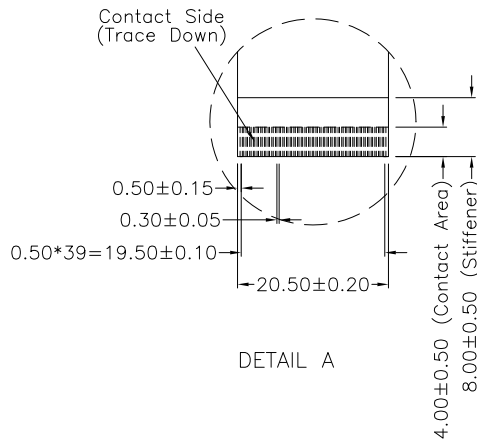

Touch Side View

CONNECTOR PINOUT	
PIN#	DESIGNATION
1-3	Blank
4	Grounding Line
5	Blank
6	Grounding Line
7	Blank
8-37	X1-X30
38-39	Blank
40	Grounding Line
41-51	Blank
52	Grounding Line
53	Blank
54-76	Y1-Y23
77-79	Blank
80	Grounding Line

TOLERANCES UNLESS SPECIFIED		DWC NO : P3008-A2-1-011
.X	± 0.50	
.XX	± 0.50	SCALE: N/S UNIT: mm
.XXX	± 0.30	
ANGULAR	.	SHEET 1 OF 1