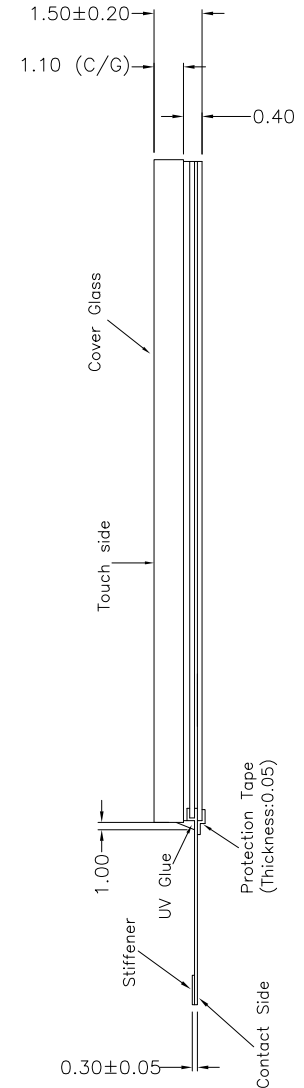

Touch Side View

CONNECTOR PINOUT	
PIN#	DESIGNATION
1-3	Blank
4	Grounding Line
5	Blank
6	Grounding Line
7	Blank
8-37	X1-X30
38-39	Blank
40	Grounding Line
41-51	Blank
52	Grounding Line
53	Blank
54-76	Y1-Y23
77-79	Blank
80	Grounding Line

NOTES:

1. INPUT MODE : PROJECTED CAPACITIVE
2. OVERALL THICKNESS : 1.50±0.20mm
3. COVER GLASS THICKNESS : 1.10mm
4. FRONT SURFACE : CLEAR TYPE
5. TAIL TYPE : GOLD PLATED FPC , ZIF
6. RECOMMENDED CONTROL BOARDS : PENMOUNT PM1300 SERIES
7. OTHER SPEC : SEE APPROVAL SHEET
8. PLEASE REFER TO AMT TOUCH SCREEN INTEGRATION GUIDES FOR SYSTEM MECHANICAL DESIGN AND ASSEMBLY METHODS

A	SEP 22 , 2011	REMOVED Y AXIS TO GROUNDING LINE AND EM SHIELD FILM MOUFFY	JERRY
NO.	DATE	DESCRIPTION	CHK
REVISION			
CHIEF OF DESIGN		APPROVED	Jerry
DRAWN BY	Willi	DATE	DEC 2, 2013

Apex Material Technology Corp.

TOLERANCES UNLESS SPECIFIED		DWC NO : P3008-A2-1-011
.X	± 0.50	
.XX	± 0.50	SCALE: N/S UNIT: mm
.XXX	± 0.30	
ANGULAR	.	SHEET 1 OF 1