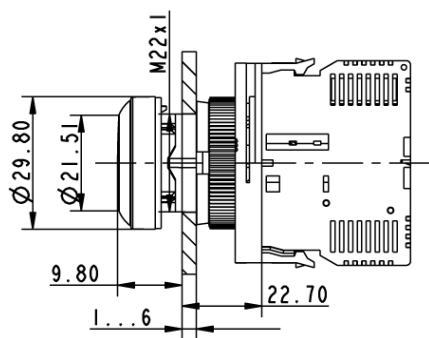

Distributed by:

www.texim-europe.com