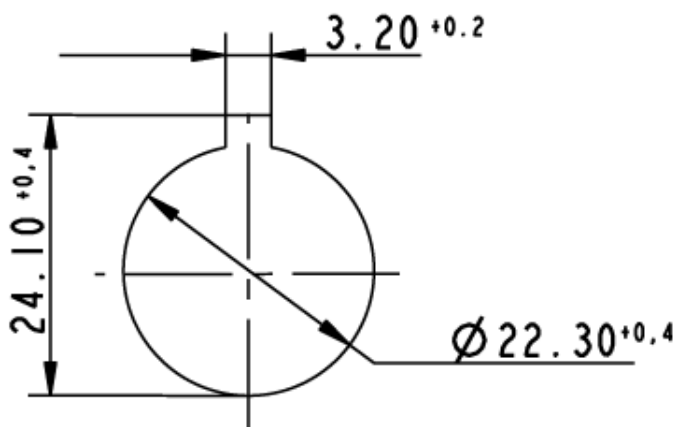

RAFIX 22 QR - Buzzer, round collar

1.30.249.001/0000

General information

Form of lens	flat lens
Color of lens	opaque slate-grey
Sound	continuous beep

Dimensions

Dimensions of collar	ø 29.8 mm
Overall height	9.8 mm
Mounting depth	56.4 mm
Mounting hole	ø 22.3 mm
Mounting grid	50 x 30 mm

Mechanical design

Mounting	ring nut

Electrical characteristics

Operating voltage DC	24 V
Input current	25 mA

Acoustic characteristics

Sonic pressure, 1 m distance min.	70 dB
Sound frequency	2400 - 3100 Hz

Other specifications

Degree of protection from front side	IP65 (DIN EN 60529)
Storage temperature min.	-40 °C
Storage temperature max.	+80 °C
Environmental resistance	acc. to IEC 60068-2-14, -30, -33 and -78
ROHS compliant	yes
REACH compliant	yes

Panel cut-out to IEC 60947-5-1

Distributed by:

www.texim-europe.com