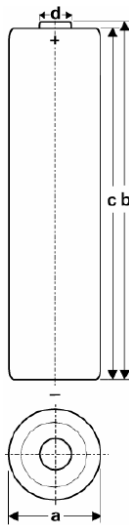

Data Sheet

Type Number	55038
Designation IEC	4/3 A
System	Ni-MH
Nominal Voltage	1,2 V
Typical Capacity (0.2C / 1.0V).....	3820 mAh
Nominal Capacity (0.2C / 1.0V).....	3800 mAh
Impedance AC at 1kHz, fully charge..	<20 mΩ
Max Discharge Current(3C / 1.0V).....	11.400 mA
Weight (approx.)	53,5 g

Dimensions	min	max.
Diameter (a)	16,80	17,50
Height (b)	65,50	67,00
Cup Diameter (d).....	8,0	

Temperature Ranges	min	max.
Storage 1 Year (1)	-20°C	25°C
6 Month	-20°C	35°C
1 Month	-20°C	45°C

recharge every 3 months

Charge	0°C	45°C
Fast Charge	10°C	45°C
Discharge	-20°C	50°C

Charge Conditions

Standard Charge	380 mA / 16 h (tmax)
Fast Charge (charge termination control recommended).	1900 mA to 3800mA (0.5 to 1C)
Control parameters	-ΔV = 0 – 5 mV
	DT/dt = 0.8°C/min (0.5 to 0.9C)
	0.8°C – 1°C/min (1C)
	Temp. cut-off = 45 – 50°C
	Timer: 105% nominal input
	190 - 380 mA

Trickle Charge (0.05-0.1 C)

IEC Cycle:	> 500 Cycles (IEC 61951-2)
------------	----------------------------

Information and contents in this data sheet are for reference purpose only. They do not constitute any warranty or representation and are subject to change without notice. For most current information and further details, please contact your VARTA representative.