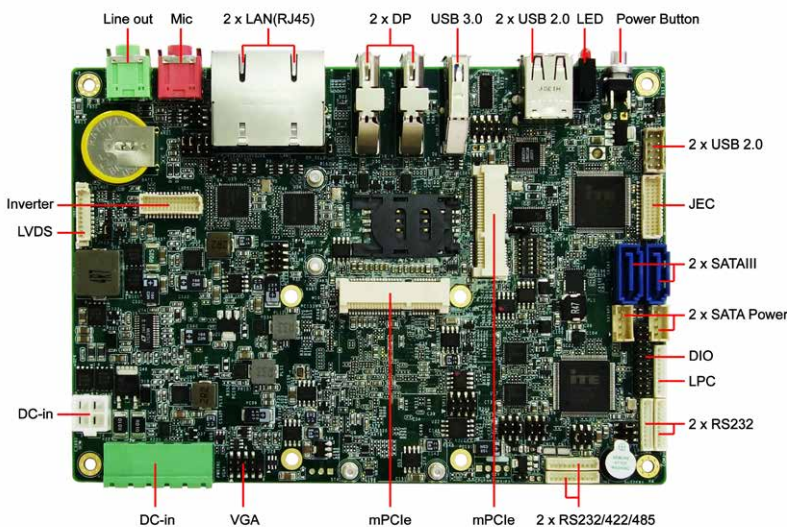

► System Block Diagram