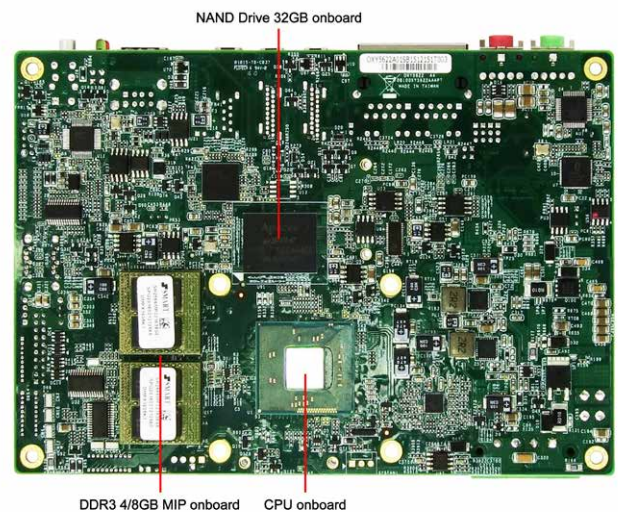

► System Block Diagram