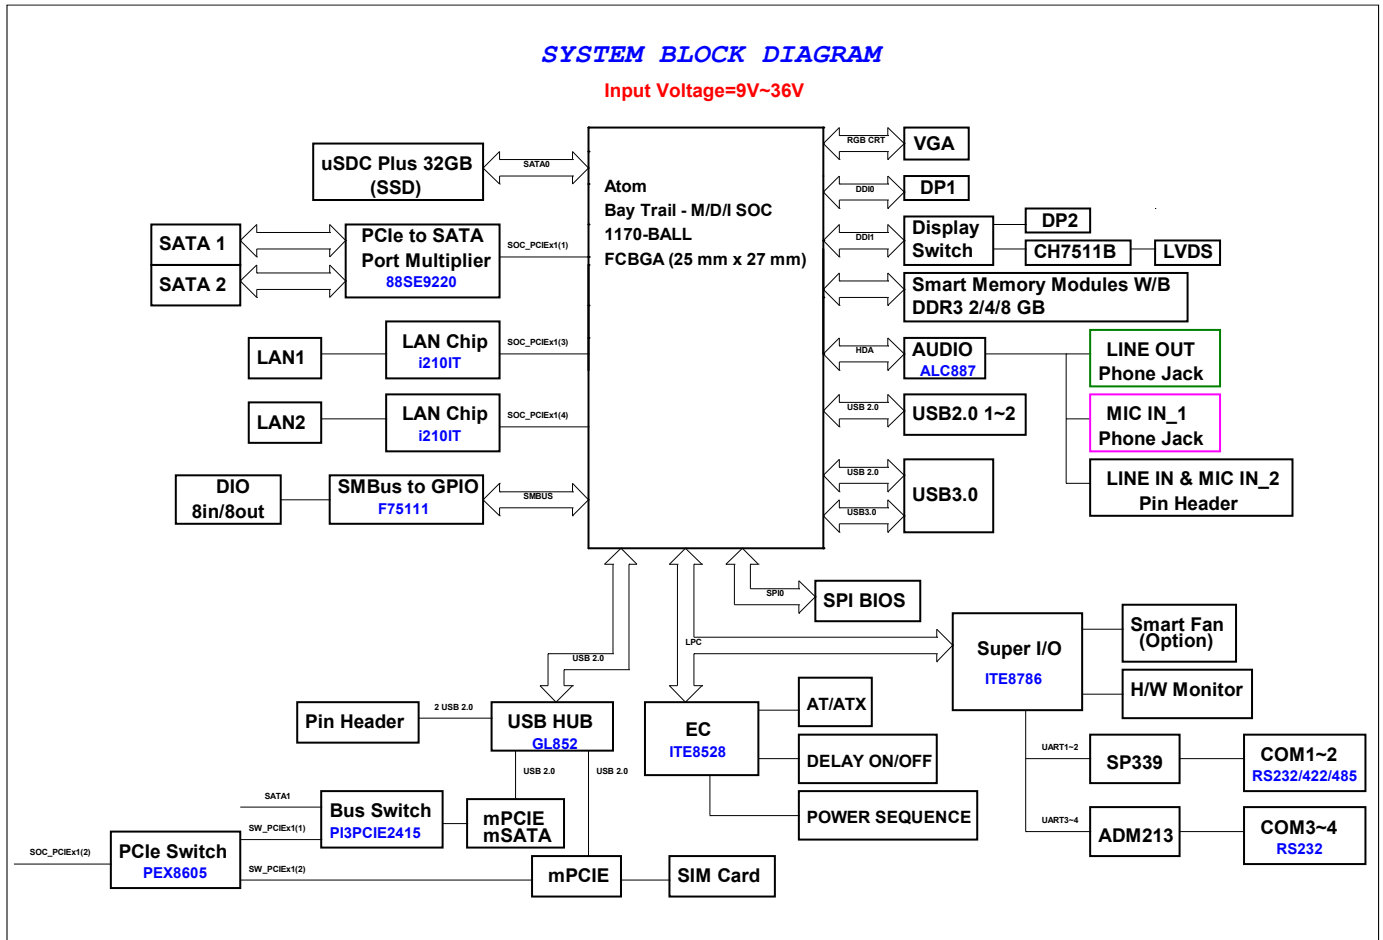

► System Block Diagram