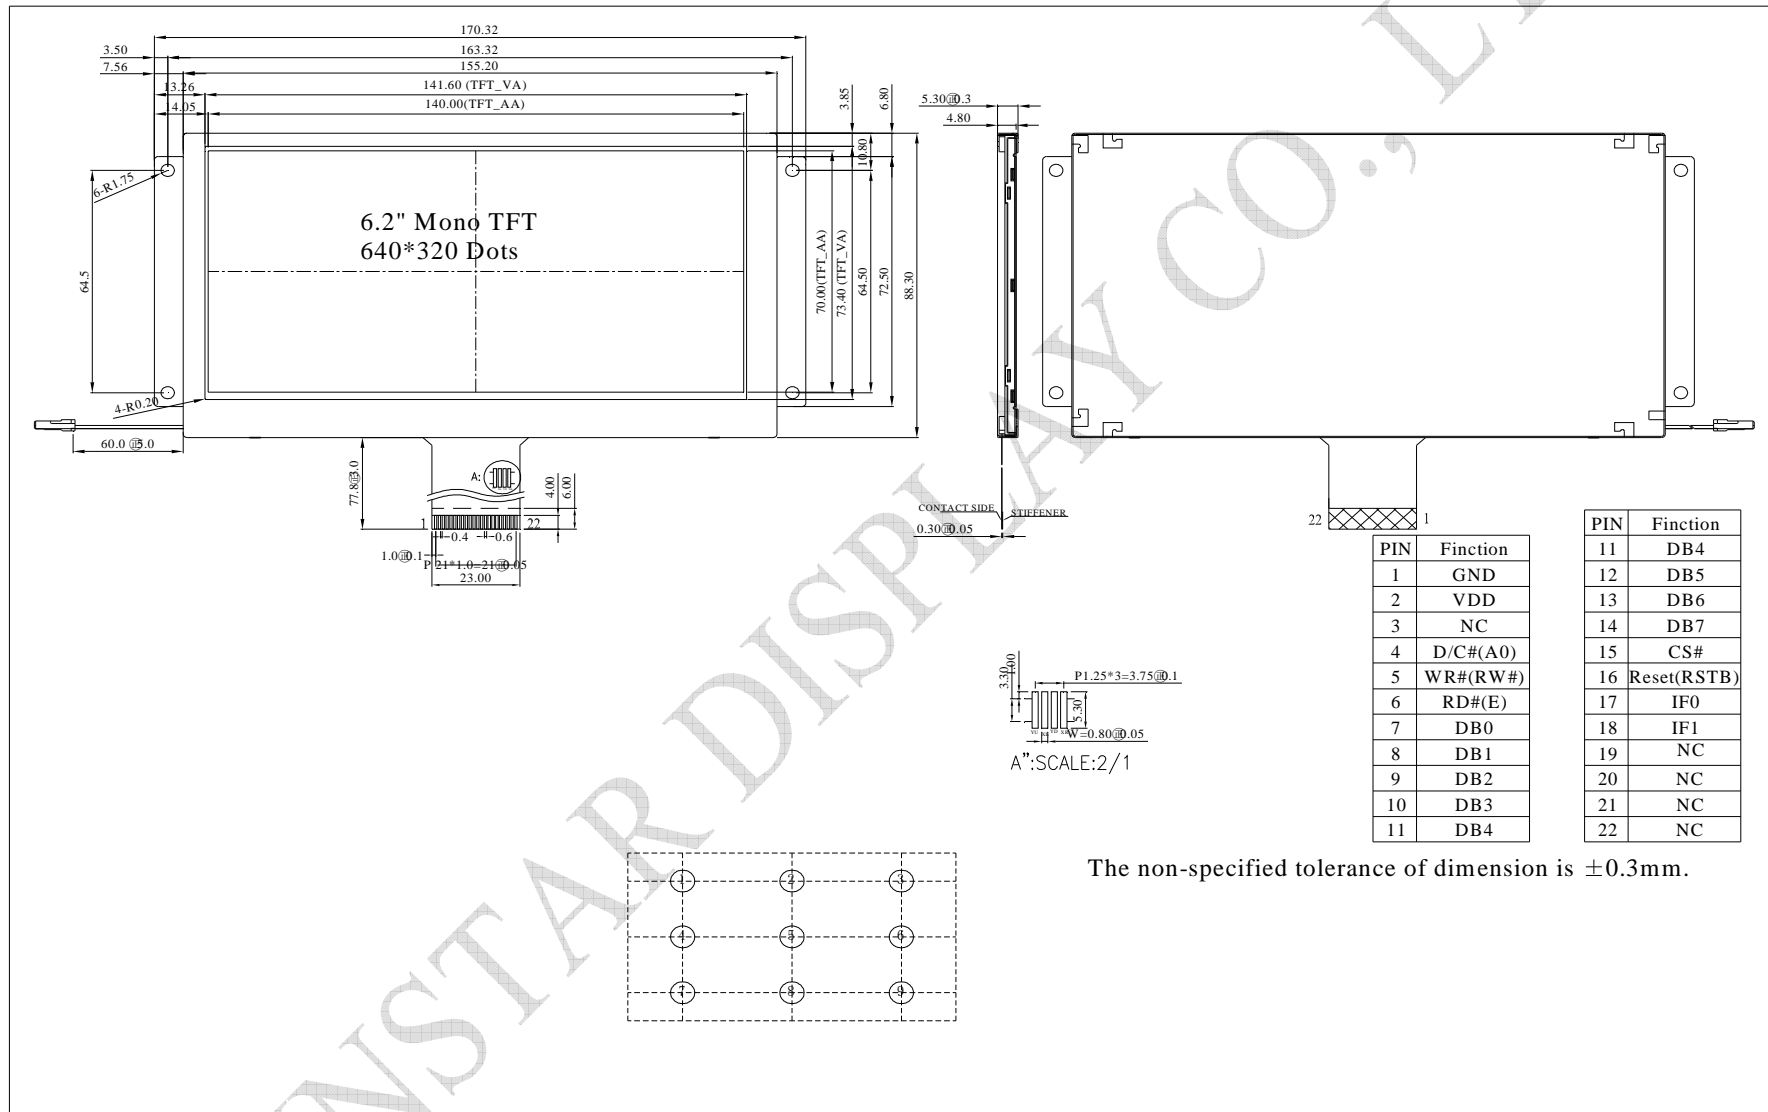

Interface

LCM PIN Definition

Pin	Symbol	Function
1	GND	System ground
2	VDD	Power Supply : +3.3V
3	NC	No connect
4	A0	Data/Command select
5	/WR(R/W)	Write strobe signal
6	/RD(E)	Read strobe signal
7	DB0	Data bus
8	DB1	Data bus
9	DB2	Data bus
10	DB3	Data bus
11	DB4	Data bus
12	DB5	Data bus
13	DB6	Data bus
14	DB7	Data bus
15	/CS	Chip select
16	/RESET(RSTB)	Hardware reset
17	IF0	Mode select
18	IF1	
19	NC	No connect
20	NC	No connect
21	NC	No connect
22	NC	No connect

Contour Drawing