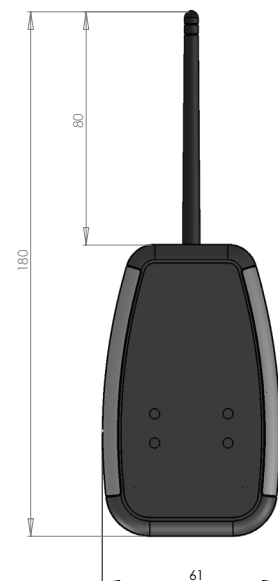

Battery : 2000mAh
Consumption (TX) : 48mA (14dBm)

General information

Dimensions : 180 x 61 x 19mm
Weight : 150g
Operating temperature : -40°C /+85°C
Certified EN300-220 V2010

Dimensions

Reference

- **ARF8084BA** : LoRaWAN Demonstrator 25mW EUR