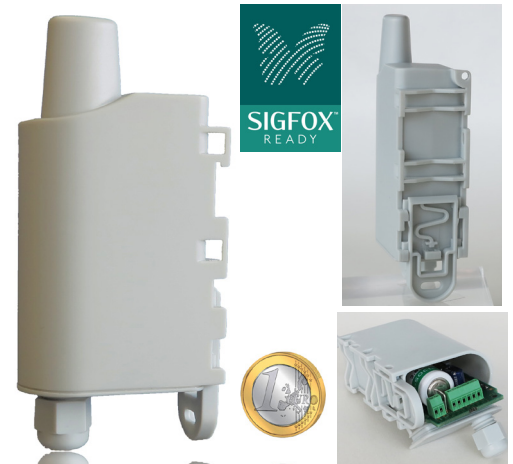

SIGFOX Pulse Transceiver

Highlights

- Radio transmissions of meter data through SIGFOX compliant networks
- Water, gaz, electricity & heat meters
- Up to two meters per transmitter
- Range up to 10km
- Up to 10 years of autonomy
- IP67 enclosure

The **SIGFOX Pulse** from Adeunis RF is a ready-to-use **radio transmitter** allowing to **transmit data from water, gas, electricity & heat meters**.

The **SIGFOX Pulse** provides connection to any operated network using the SIGFOX protocol (SIGFOX & SNO).

Two meters can be supported by a single **SIGFOX Pulse** transmitter allowing a significant **reduction of costs** of implementation and deployment.

Performances

RF power: 14dBm (25mW)
RF sensitivity: up to -126dBm
Range: up to 10km

Firmware

SIGFOX network protocol
Transmission cycles: 2, 50, 100 or 140 frames per day
Data encryption: AES128

References

- **ARF8048PA** SIGFOX Pulse

Warnings

Battery end of life

Consumption & needs

Operating voltage: 3.6V nominal
Power supply: through Li-SOCI2 battery
Lifespan: up to 10 years

Compatibility

Water, Gas, Electricity and Heat meters

The configuration of the transmitter can be done **via the product or the network** allowing the choice of **periodicity, pulse weight or data encryption**.

Powered through a Lithium battery, it allows an autonomy up to **10 years**.

General information

Operating temperature: -20°C / +75°C
Integrated fixation systems: DIN-Rail, tube, wall, necklace
Dimensions: 105 x 50 x 27 mm
Weight: 80gr
Housing: IP67 (IP68 on demand)
Standards: EN 300-220, EN 301-489, EN 60950

Distributed by:

www.texim-europe.com

ADEUNIS RF

283 rue Louis Néel - Parc Technologique Pré Roux
38920 CROLLES - France
Tel.: +33 (0)4 76 92 07 77 - Fax: +33 (0)4 76 04 80 87
www.adeunis-rf.com - arf@adeunis-rf.com