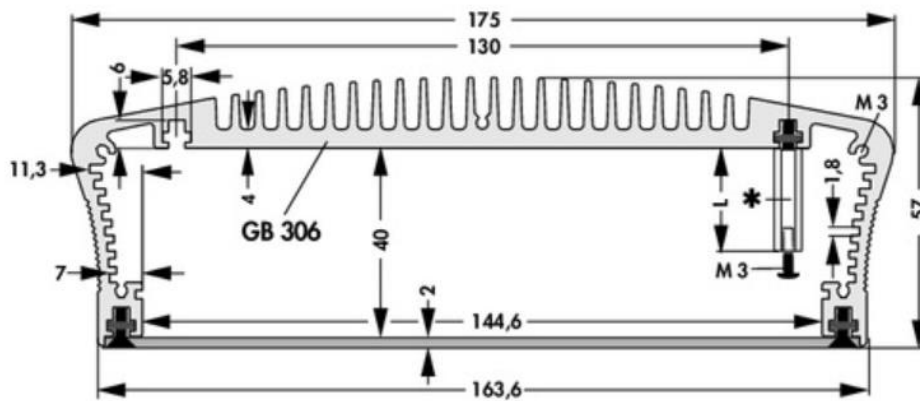

Distributed by:

Heat dissipating case

EMB175

EMB 175 ...

Embedded case

contents of delivery: 1 = 1 x case profile; 2 = 2 x cover panel; 3 = 1 x bottom panel; 4 = mounting material

universal cooling fin case made of aluminium extruded profile, cover panels in 2 mm thickness and removable bottom panel
 optimized heat dissipation by means of external cooling fins
 the integrated T-grooves in the case profile for mounting of i.e. mainboards in the **Mini-ITX** or **NUC** form factor by means of distance, bolts and mounting plate also **EBX**, **Nano ITX**, **EPIC**, **ETX/XTX** and **PC/104** form factors by means
 internal guide grooves for inserting PCBs or mounting plates
 wall-, ceiling- or top-hat rail mounting by means of fixing straps or top-hat rail mounting from the bottom
 special designs, embedded cover panels, machinings, surfaces and printings upon request

* accessories mounting set BFS

<p>please indicate: ... $\leftarrow \rightarrow$</p> <p>105 150 200 250 mm</p> <p>... way of fixation (optional)</p> <p>KL = fixing of mounting rail</p> <p>LS = mounting strap set</p>	<p>... surface</p> <p>SA = black anodised</p> <p>ME = natural colour anodised</p> <p>MS = case profile SA, cover panels ME</p> <p>... accessories (optional)</p> <p>BL = bottom panel with ventilation slots</p>
---	--