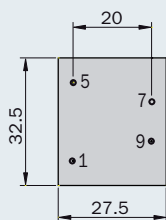

Dimensions without tolerances  $\pm 0.3$  mm,  
Rights to make alterations and improvements hereby reserved

Design is short-circuit-proof and wiring is strictly isolated according to EN 61558-2-16, EN 61558-2-17 and EN 60950. All components are UL- and EN 60335-compliant. The safety extra-low output voltage is only max. 3 W.