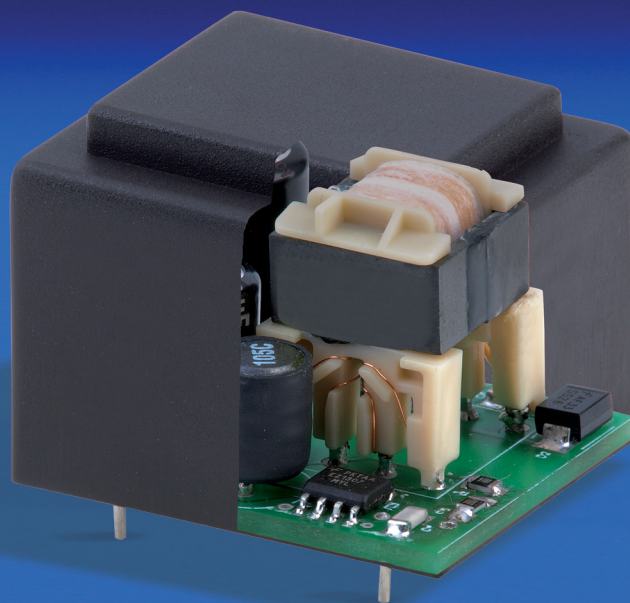

Equipped for the future - with Hahn

NEW!

EBPG
EuP

Ecological in design – and solutions based on switch mode technology developed by **HAHN**. Within the scope of the Eco-Design Directive for energy-using products, we have expanded our product portfolio for you.

The new **HS series** by **HAHN** incorporating switch mode technology has a voltage transfer loss of **< 0.15 W** and an efficiency of **> 70 %!** It is ideal for applications within the broad input operating voltage range of 85-265Vac / norm voltage 95-240Vac for power supplies

Dimensions without tolerances ± 0.3 mm,
Rights to make alterations and improvements hereby reserved

Design is short-circuit-proof and wiring is strictly isolated according to EN 61558-2-16, EN 61558-2-17 and EN 60950. All components are UL- and EN 60335-compliant. The safety extra-low output voltage is only max. 3 W.

Distributed by:

HAHN

HAHN GmbH & Co. KG

Bellersheimer Straße 45 · 35410 Hungen/Trais-Horloff · Germany
Phone: 00 49 (0) 64 02 / 8 08-0 · Fax: 00 49 (0) 64 02 / 8 08-60
info@hahn-trafo.de · www.hahn-trafo.com

Performance that builds trust.