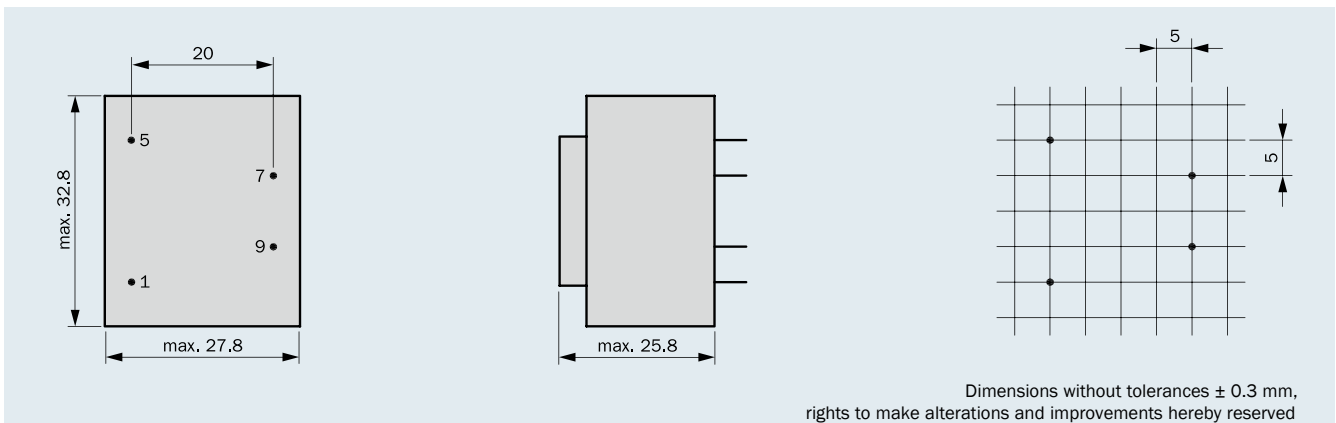

Connecting pins