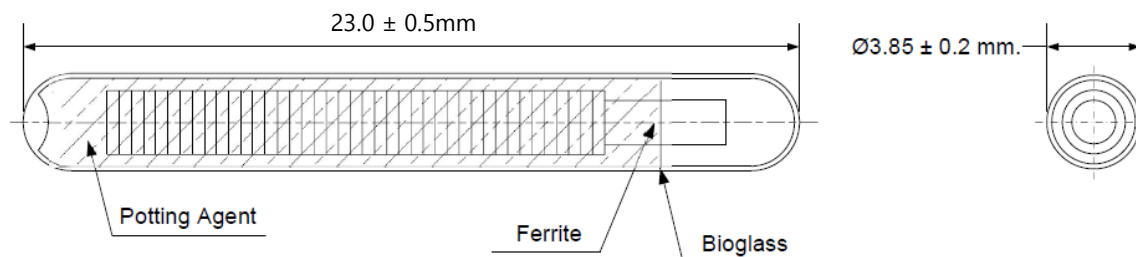

Datasheet PRDG23RS/PRDG23WS

RFID Glass transponder 23mm, LF 134kHz, HDX, Read Only/Read Write

ISO 11785 Read Only Industrial Number format

Characteristics

(at ambient temperature unless noted otherwise)

	PRDG23RS	PRDG23WS
Physical		
Dimensions	$\varnothing 3.85\text{mm} \pm 0.2\text{mm} \times 23.0\text{mm} \pm 0.5\text{mm}$	
Case Material	Bioglass	
Weight	0.65g	
Vibration	IEC 68.2.6 [10g, 10 to 2000Hz, 3 axis, 2.5h]	
Mechanical shock	IEC 68.2.29 [40g, 18ms, 6 axis, 2000 times]	
Withstands exposure to	Alcohol, Ammonium Chloride 25%, Fuel B, HCL 10%, Salt Water	
Water protection	IP68, 20°C, 1 m x 24h	
Electrical		
Operating Frequency	134.2kHz	
Memory	64bits (Read Only)	80bits (Read Write)
Transmission Principle	Half Duplex (HDX), Downlink ASK, Uplink FSK	
Write Cycles	--	100,000
Memory Retention	> 20years	
EMC	Memory is not affected by normal electromagnetic interference or x-rays	
Thermal		
Operating Temperature	-25°C to +85 °C	
Storage Temperature	-25°C to +85 °C	

Drawing

(Dimensions in mm)

Protagd reserves the right to make corrections, enhancements, improvements and other changes to its products. All products are sold subject to Protagd's terms and conditions of sale supplied at the time of order acknowledgment.