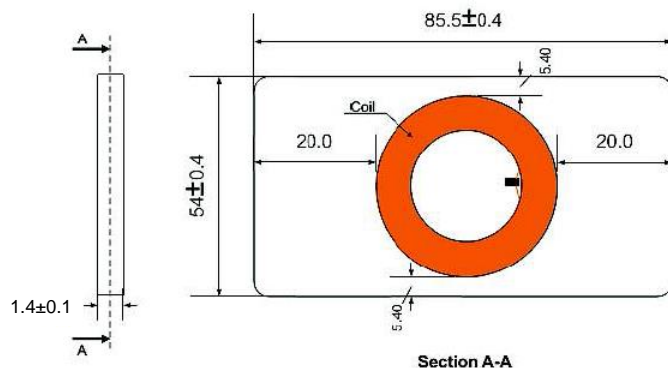

Datasheet PRDCRS/PRDCWS

RFID ISO card, LF 134kHz, HDX, Read Only/Read Write
ISO 11785 Read Only Industrial Number format

Characteristics

(at ambient temperature unless noted otherwise)

	PRDCRS	PRDCWS
Physical		
Dimensions	85.5mm ± 0.4mm x 54 mm ± 0.4mm x 1.4mm ± 0.1mm	
Material	Polyvinyl Chloride (PVC)	
Color	White, without print	
Weight	12g	
Protection Class	Per ISO 7810	
Electrical		
Operating Frequency	134.2kHz	
Memory	64bits (Read Only)	80bits (Read Write)
Transmission Principle	Half Duplex (HDX), Downlink ASK, Uplink FSK	
Write Cycles	--	100,000
Memory Retention	> 20years	
EMC	Memory is not affected by normal electromagnetic interference or x-rays	
Thermal		
Operating Temperature	-25°C to +85 °C	
Storage Temperature	-25°C to +85 °C	

Drawing

(Dimensions in mm)

Protagd reserves the right to make corrections, enhancements, improvements and other changes to its products. All products are sold subject to Protagd's terms and conditions of sale supplied at the time of order acknowledgment.