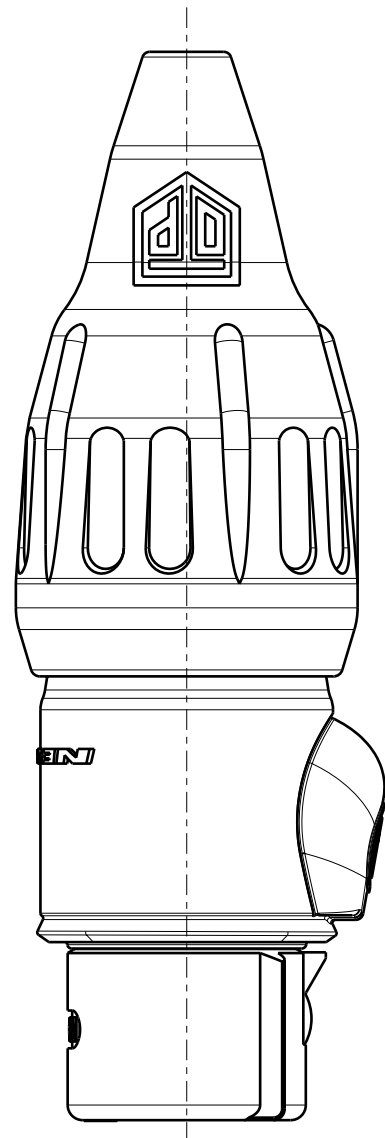

Distributed by:

www.texim-europe.com

1:1

| | | | | |
|---------------------------------------|--|-----------------------------|-----------|----------|
| General tolerances ISO 2768-m | | Scale 2:1 (A4) | Date | Name |
| Refer to protection notice ISO 16016. | | | Drawn | 04.10.18 |
| Name NC_FX-TOP NC3FX-TOP | | Modified | | - |
| | | Change-No. | Sheet-No. | Index |
| | | - | 1 / 1 | - |
| NEUTRIK | | Replacement for: | | |
| | | Drawing-No. ST-NC3FX-TOP | | |