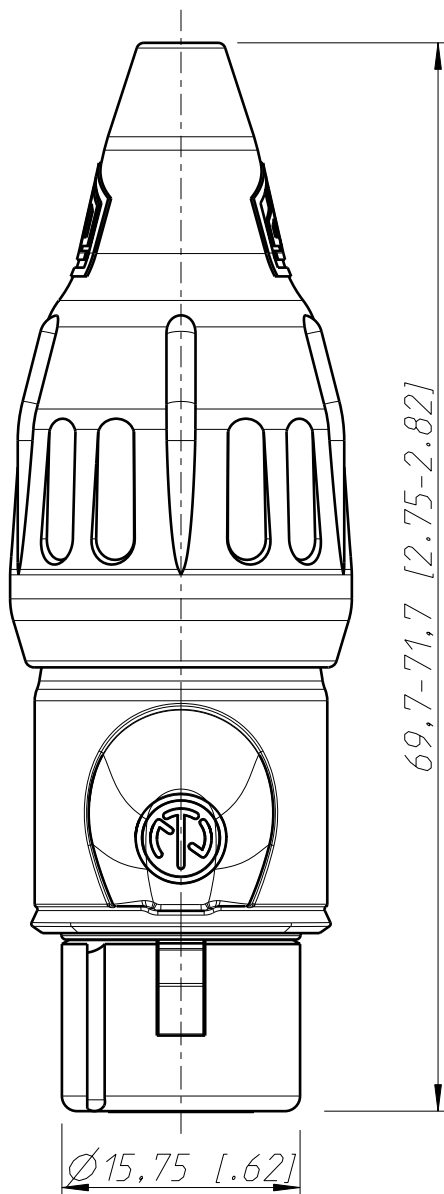

Distributed by:

www.texim-europe.com

1:1

| | | | | |
|---------------------------------------|--|-----------------------------|-----------|----------|
| General tolerances ISO 2768-m | | Scale 2:1 (A4) | Date | Name |
| Refer to protection notice ISO 16016. | | | Drawn | 04.10.18 |
| Name NC_FX-TOP NC3FX-TOP | | Modified | | - |
| | | Change-No. | Sheet-No. | Index |
| | | - | 1 / 1 | - |
| NEUTRIK | | Replacement for: | | |
| | | Drawing-No. ST-NC3FX-TOP | | |