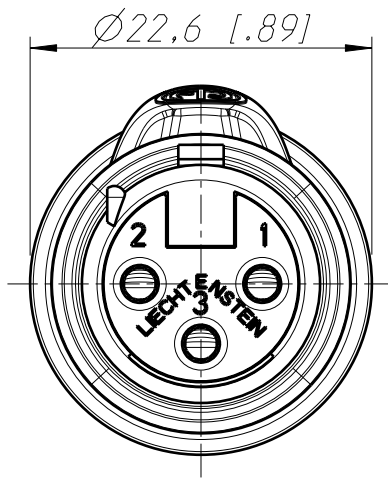

Distributed by:

www.texim-europe.com

1:1

| | | | | |
|---------------------------------------|--|-----------------------------|-----------|----------|
| General tolerances ISO 2768-m | | Scale 2:1 (A4) | Date | Name |
| Refer to protection notice ISO 16016. | | | Drawn | 04.10.18 |
| Name NC_FX-TOP NC3FX-TOP | | Modified | | - |
| | | Change-No. | Sheet-No. | Index |
| | | - | 1 / 1 | - |
| NEUTRIK | | Replacement for: | | |
| | | Drawing-No. ST-NC3FX-TOP | | |