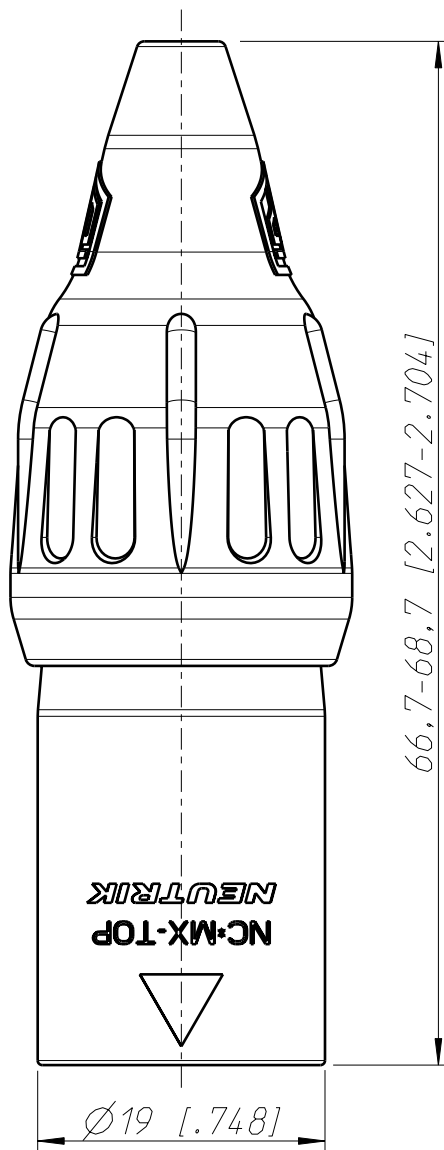

Distributed by:

General tolerances ISO 2768-m	Scale	Date	Name
Refer to protection notice ISO 16016.	2:1 (A4)	04.10.18	Zechmann
Name	NC_MX-TOP NC 3MX-TOP	Modified	-
		Change-No.	Sheet-No.
		-	1 / 1
		Index	-
Replacement for:		Drawing-No.	
NEUTRIK		ST-NC 3MX-TOP	