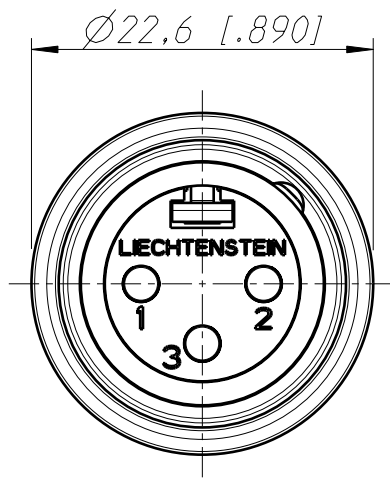

Distributed by:

General tolerances ISO 2768-m	Scale	Date	Name
Refer to protection notice ISO 16016.	2:1 (A4)	04.10.18	Zechmann
Name	NC_MX-TOP NC 3MX-TOP	Modified	-
		Change-No.	Sheet-No.
		-	1 / 1
		Index	-
Replacement for:		Drawing-No.	
NEUTRIK		ST-NC 3MX-TOP	