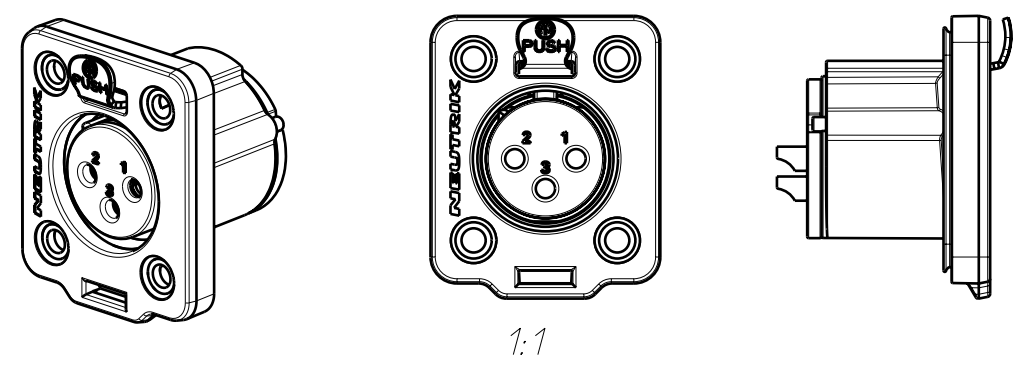

Frontplattenausschnitt
panel cut out

Refer to protection notice ISO 16016.	Scale 2:1 (A3)	Drawn	Date	Name
		Modified	01.03.18	jutz b
Name NC3FDX-TOP	Change-No.	Sheet-No.	Index	
		-	1 / 1	-
Replacement for:		Drawing-No.		
NEUTRIK		ST-NC3FDX-TOP		