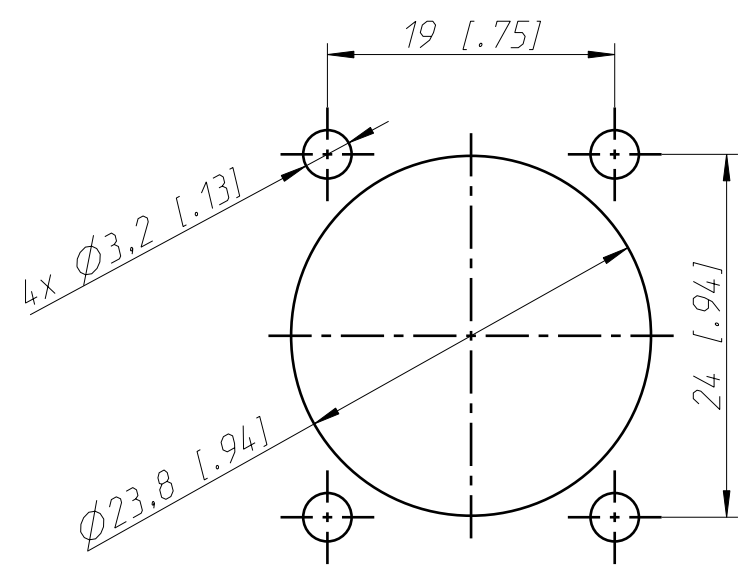

Frontplattenausschnitt
panel cut out

Refer to protection notice ISO 16016.	Scale 2:1 (A3)	Drawn	Date	Name
		Modified	01.03.18	jutz b
Name NC3FDX-TOP	Change-No.	Sheet-No.	Index	
		-	1 / 1	-
Replacement for:		Drawing-No.		
NEUTRIK		ST-NC3FDX-TOP		