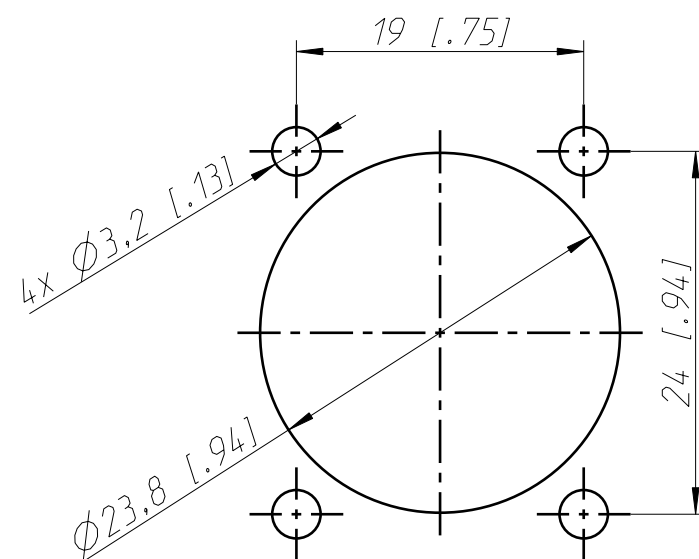

Distributed by:

Frontplattenausschnitt  
panel cut out

1:1

Refer to protection notice ISO 16016.	Scale 2:1 (A3)	Drawn	Date	Name
		Modified	01.03.18	jutz b
Name  NC5FDX-TOP	Change-No.	Sheet-No.	Index	
		-	1 / 1	-
Replacement for:		Drawing-No.		
NEUTRIK		ST-NC5FDX-TOP		