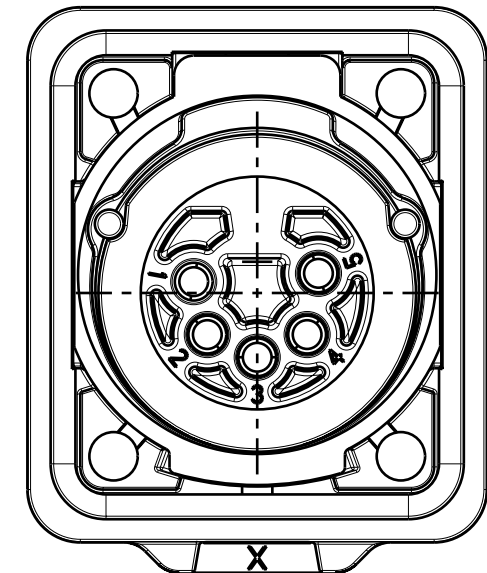

Distributed by:

Frontplattenausschnitt  
panel cut out

1:1

Refer to protection notice ISO 16016.	Scale 2:1 (A3)	Drawn	Date	Name
		Modified	01.03.18	jutz b
Name  NC5FDX-TOP	Change-No.	Sheet-No.	Index	
		-	1 / 1	-
Replacement for:		Drawing-No.		
NEUTRIK		ST-NC5FDX-TOP		