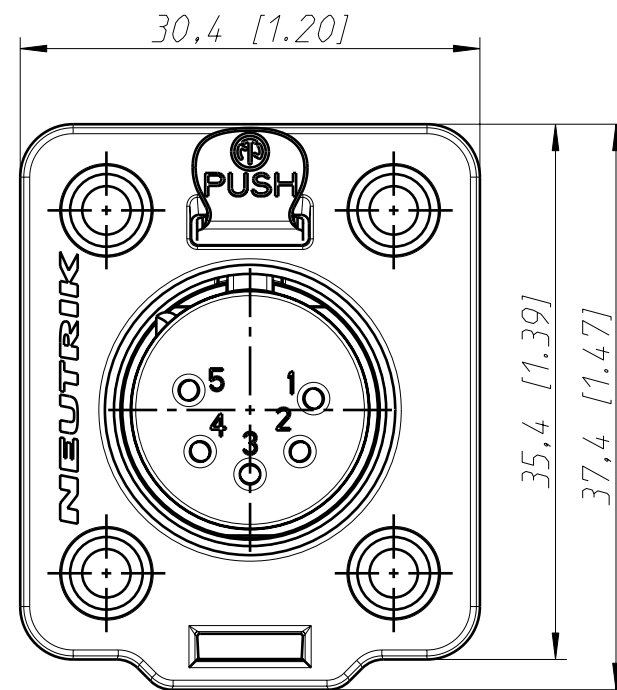

Distributed by:

Frontplattenausschnitt  
panel cut out

1:1

Refer to protection notice ISO 16016.	Scale 2:1 (A3)	Drawn	Date	Name
		Modified	01.03.18	jutz b
Name  NC5FDX-TOP	Change-No.	Sheet-No.	Index	
		-	1 / 1	-
Replacement for:		Drawing-No.		
NEUTRIK		ST-NC5FDX-TOP		