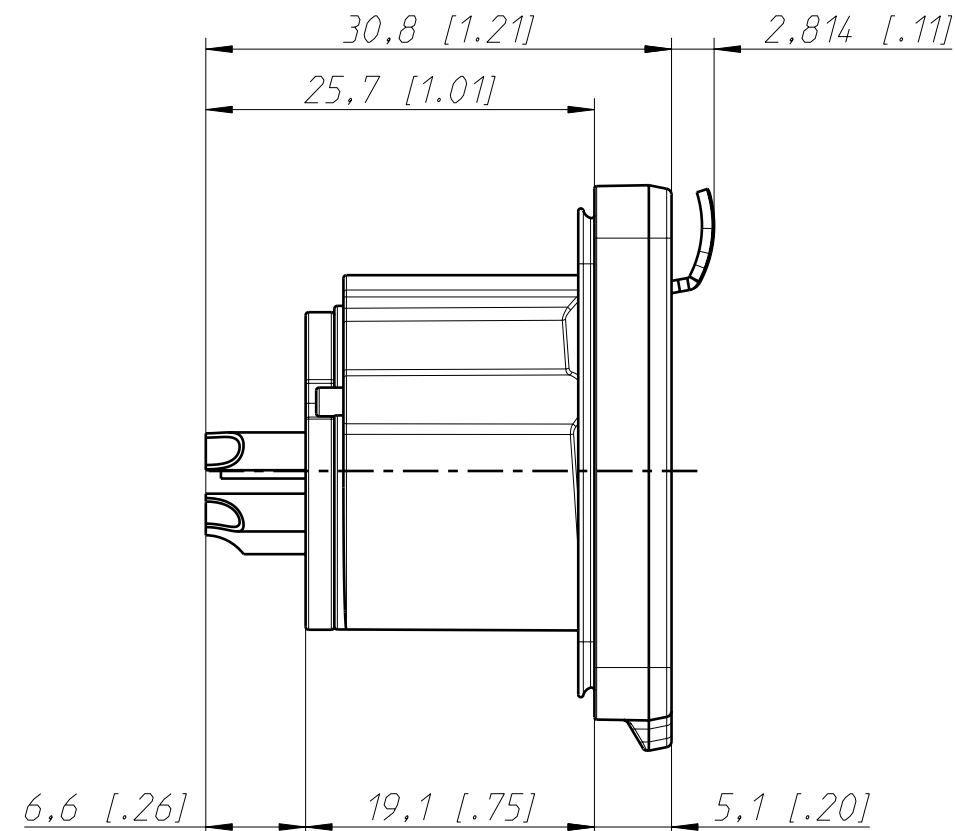

Distributed by:

Frontplattenausschnitt  
panel cut out

1:1

Refer to protection notice ISO 16016.	Scale 2:1 (A3)	Drawn	Date	Name
		Modified	01.03.18	jutz b
Name  NC5FDX-TOP	Change-No.	Sheet-No.	Index	
		-	1 / 1	-
Replacement for:		Drawing-No.		
NEUTRIK		ST-NC5FDX-TOP		