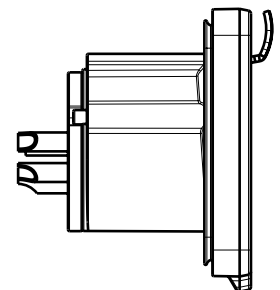

Distributed by:

Frontplattenausschnitt  
panel cut out

1:1

Refer to protection notice ISO 16016.	Scale 2:1 (A3)	Drawn	Date	Name
		Modified	01.03.18	jutz b
Name  NC5FDX-TOP	Change-No.	Sheet-No.	Index	
		-	1 / 1	-
Replacement for:		Drawing-No.		
NEUTRIK		ST-NC5FDX-TOP		