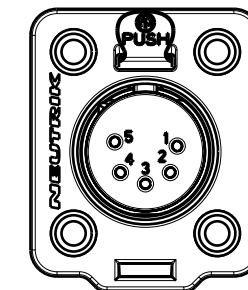

Distributed by:

Frontplattenausschnitt  
panel cut out

1:1

Refer to protection notice ISO 16016.	Scale 2:1 (A3)	Drawn	Date	Name
		Modified	01.03.18	jutz b
Name  NC5FDX-TOP	Change-No.	Sheet-No.	Index	
		-	1 / 1	-
Replacement for:		Drawing-No.		
NEUTRIK		ST-NC5FDX-TOP		