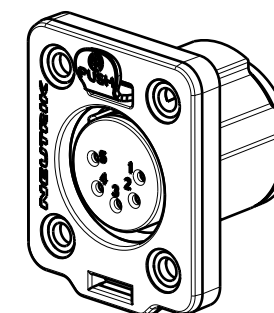

Distributed by:

Frontplattenausschnitt  
panel cut out

1:1

Refer to protection notice ISO 16016.	Scale 2:1 (A3)	Drawn	Date	Name
		Modified	01.03.18	jutz b
Name  NC5FDX-TOP	Change-No.	Sheet-No.	Index	
		-	1 / 1	-
Replacement for:		Drawing-No.		
NEUTRIK		ST-NC5FDX-TOP		