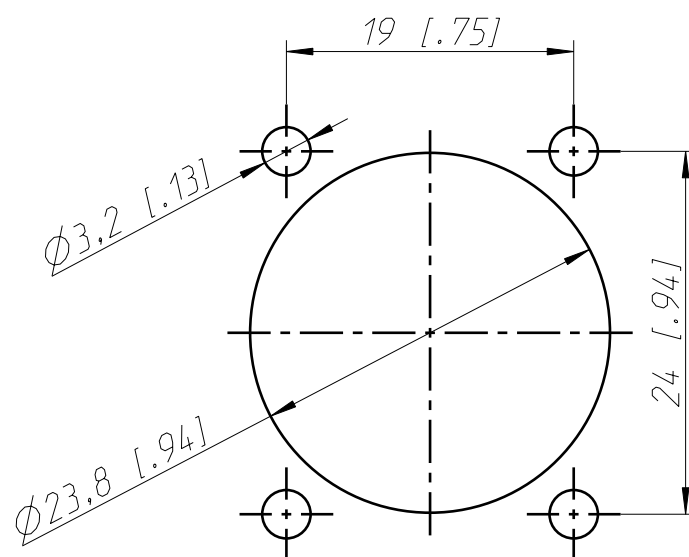

Frontplattenausschnitt  
panel cut out

Refer to protection notice ISO 16016.	Scale 2:1 (A3)	Drawn	Date	Name
		Modified	01.03.18	jutz b
Name  NC5MDX-TOP	Change-No.	Sheet-No.	Index	
		-	1 / 1	-
Replacement for:		Drawing-No.		
<b>NEUTRIK</b>		ST-NC5MDX-TOP		