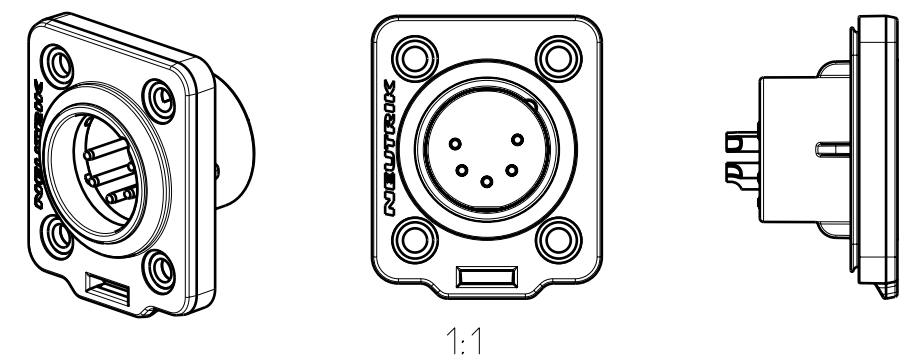

Frontplattenausschnitt  
panel cut out

Refer to protection notice ISO 16016.	Scale 2:1 (A3)	Drawn	Date	Name
		Modified	01.03.18	jutz b
Name  NC5MDX-TOP	Change-No.	Sheet-No.	Index	
		-	1 / 1	-
Replacement for:		Drawing-No.		
<b>NEUTRIK</b>		ST-NC5MDX-TOP		