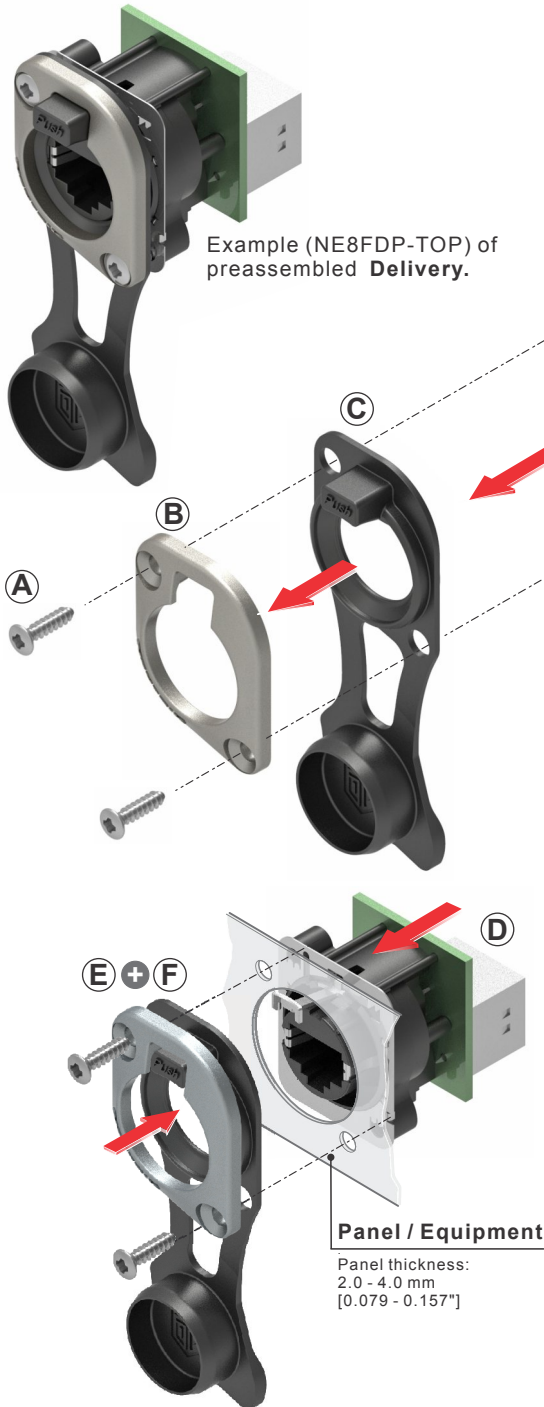

ASSEMBLY INSTRUCTION

etherCON® TOP | NE8FDV-TOP, NE8FDP-TOP NE8FDH-C5E-TOP

IP65 RATED AND UL50E APPROVED.

Panel thickness:
2.0 - 4.0 mm [0.079 - 0.157"]

Step 1: Separate the connector

- (A) Untighten the screw.
- (B) Remove flange
- (C) and gasket.

Distributed by:

Step 2: Assembly

- (D) Position the receptacle onto the panel from rear side.
- (E) + (F) Assemble flange and rubber gasket together.
- (G) Insert a housing for CENTERING the kit.
- (H) Position the screw and fasten it.