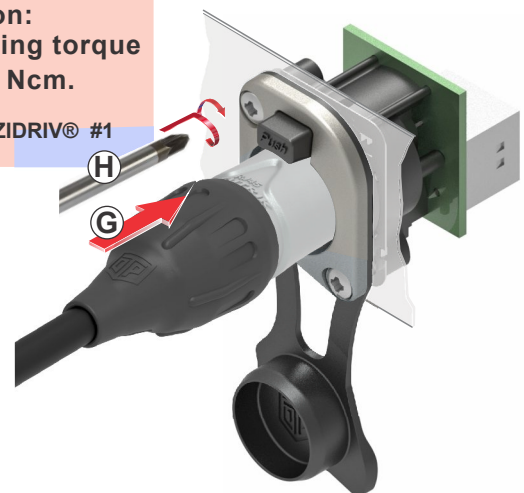

ASSEMBLY INSTRUCTION

etherCON® TOP | NE8FDV-TOP, NE8FDP-TOP NE8FDH-C5E-TOP

IP65 RATED AND UL50E APPROVED.

Panel thickness:
2.0 - 4.0 mm [0.079 - 0.157"]

Step 1: Separate the connector

- (A) Untighten the screw.
- (B) Remove flange
- (C) and gasket.

Distributed by:

Step 2: Assembly

- (D) Position the receptacle onto the panel from rear side.
- (E) + (F) Assemble flange and rubber gasket together.
- (G) Insert a housing for CENTERING the kit.
- (H) Position the screw and fasten it.

Attention:
Tightening torque
 $M_A = 40 \text{ Ncm}$.

POZIDRIV® #1

NOTE: Lubricate sealing lip with silicon from time to time.

NEUTRIK AG	LI	T: +423/237 24 24	F: +423/232 53 93	NEUTRIK France	FR	T: +33 1/4131 6750	F: +33 1/4131 0511
NEUTRIK USA Inc.	USA	T: +1 704 / 972 3050	F: +1 704/438 9202	NEUTRIK Tokyo Ltd.	JP	T: +81 3/3663 4733	F: +81 3/3663 4796
NEUTRIK (UK) Ltd.	UK	T: +44 1983 / 811 441	F: +44 1983/811 439	NEUTRIK Hong Kong Ltd.	HK	T: +852/2687 6055	F: +852/2687 6052
NEUTRIK Vertriebs GmbH	DE/NL/AT/DK	T: +49 8131 / 280 890	F: +49 8131/280 830	NEUTRIK India Pvt. Ltd.	IND	T: +91/982 05 43 424	F: +91/22 26163 540