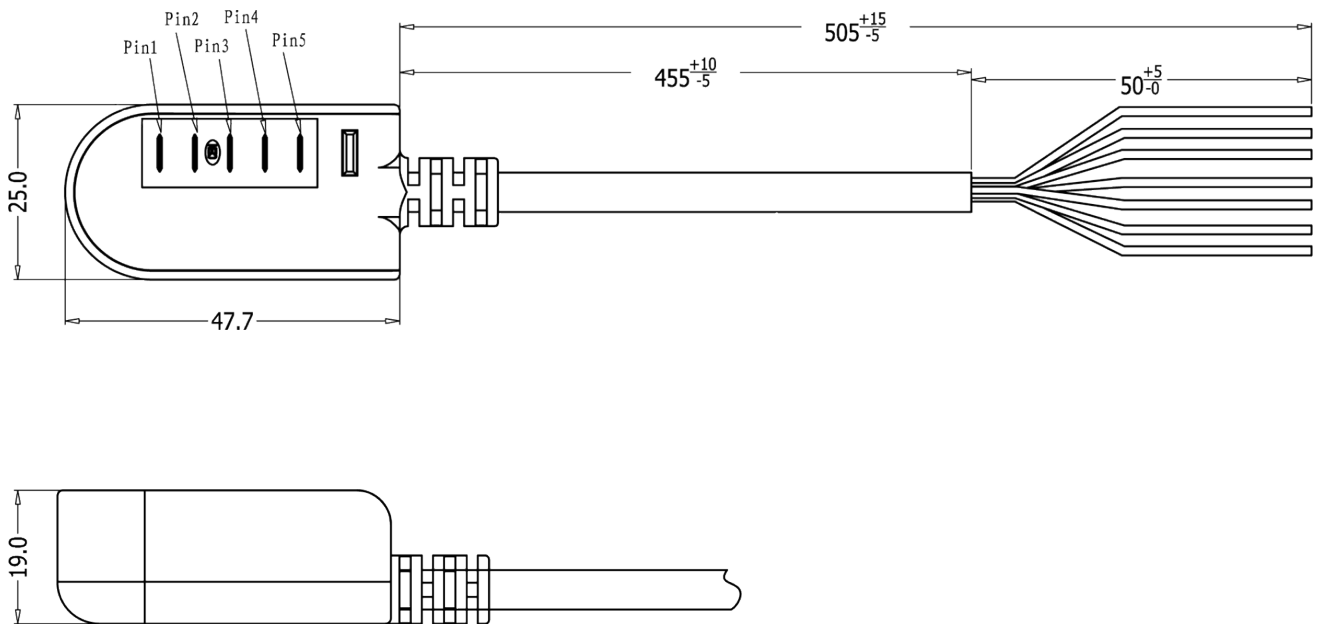

## Applications:

- Extension cable for battery applications
- Suitable for use with RRC's Standard Battery Packs RRC204x and RRC205x

Connector Pin N°	Wire Color	Wire Gauge	Signal Name
1	Black	AWG22	Bat -
2	Brown	AWG24	SMBus-T
3	Green	AWG24	SMBus-D
4	White	AWG24	SMBus-C
5	Red	AWG22	Bat +
	Red	AWG22	