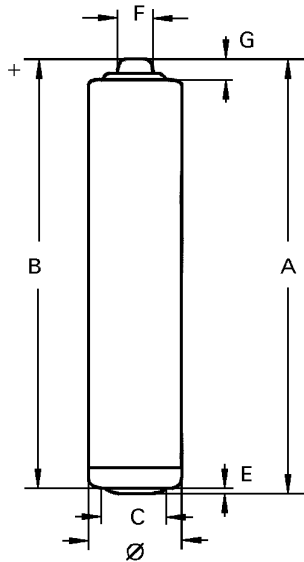

Data Sheet

Type Designation	4006
Designation IEC	LR06
System	Zn-MnO <sub>2</sub> (Alkaline)
Shelf Life (Coding)*	10 years
Nominal Voltage [V]	1.5
Typical Capacity C [mAh]	2970 (discharge with high-resistance)
Permissible Temperature Range	- 20 °C ... 50 °C
Weight, approx. [g]	23,8
Volume [ccm]	7.5

Dimensions [mm]

min: max:

Ø	13.5	14.5
A	-	50.5
B	49.2	-
C	7.0	-
E	-	0.5
F	-	5.5
G	1.0	-

Typical Capacities (at 20°C):

Discharge Type	Load	End Voltage[V]	1.0
1H/8H, 24H/D,7D/W Radio / Clock / Remote Control	50 mA	Time [h]	53,0
		Capacity [Ah]	2,65
		Energy [Wh]	3,40
Discharge Type	Load	End Voltage[V]	0.9
1H/D,7D/W Toy, non-motorized	250 mA	Time [h]	8,8
		Capacity [Ah]	2,05
		Energy [Wh]	2,65
Discharge Type	Load	End Voltage[V]	0.9
4M/H, 8H/D, 7D/W Portable Lighting	3,9 Ω	Time [min]	463
		Capacity [Ah]	2,36
		Energy [Wh]	2,86