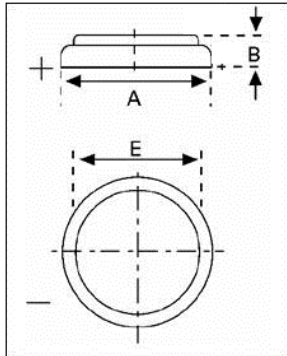

Data Sheet

Type Number	6032
Designation IEC	CR 2032
System	Li-Manganese dioxide / Organic Electrolyte
UL Recognition	MH 13654
Nominal Voltage	3 V
Typical Capacity C	220 mAh
Load 5.6 kOhm, at 20°C down to 2 V	
Weight (approx.)	3 g
Volume	0,95 ccm
Coding	Date of Manufacturing DWWY

Temperature Ranges	min.	max.
Storage	-55°C	70°C
Discharge	-20°C	70°C *)

Dimensions	min.	max.
Diameter (A)	19,7	20,0
Height (B)	2,9	3,2
Shoulder Diameter (E)	16,0	

Segment Electronic

Main Applications Watch
Photo
Electronic