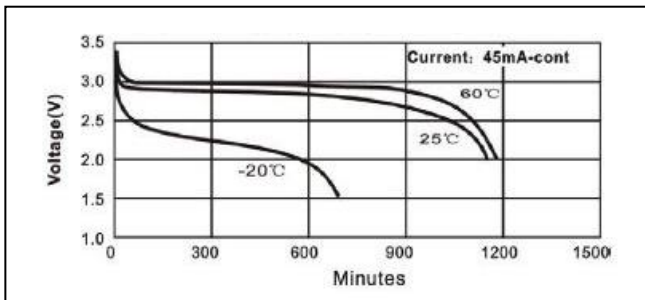

Performance Data:

- **Temperature Characteristics**