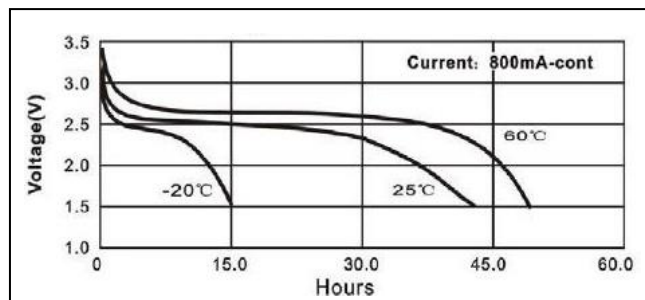

**Performance Data:**

- **Temperature Characteristics**

- **Pulse discharge characteristics**

- **Discharge Characteristics**

- Self-discharge rate < 1%/Y at room temperature
- Storage life > 10 years
- Operating life\* > 10 years