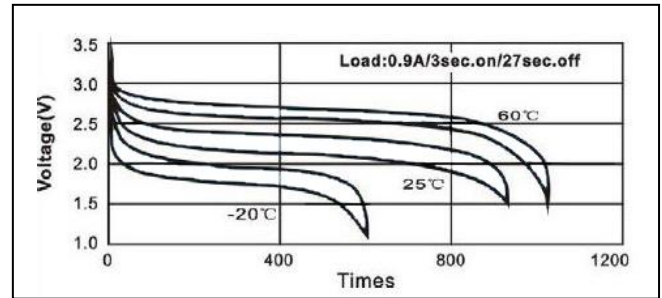

- **Pulse discharge characteristics**