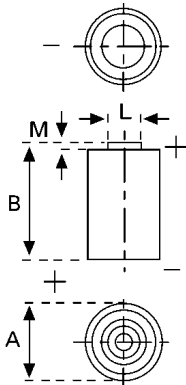

Data Sheet

**Type Number** ..... 6206  
**Designation IEC** ..... CR 15H270  
**System** ..... Li-Manganese dioxide / Organic Electrolyte

**UL Recognition** ..... MH 13654  
**Nominal Voltage** ..... 3 V  
**Typical Capacity C** ..... 850 mAh  
 Current 20 mA, at 20°C down to 2,0 V

**Weight (approx.)** ..... 11 g  
**Volume** ..... 5,2 ccm

**Temperature Ranges**

	min.	max.
Storage .....	-20°C	45°C
Discharge .....	-40°C	70°C*

**Dimensions**

	min.	max.
Diameter (A) .....	15,0	15,5
Height (B) .....	26,7	27,3
Shoulder Diameter [L] .....	6,0	6,6
Shoulder Height [M] .....	0,8	1,8