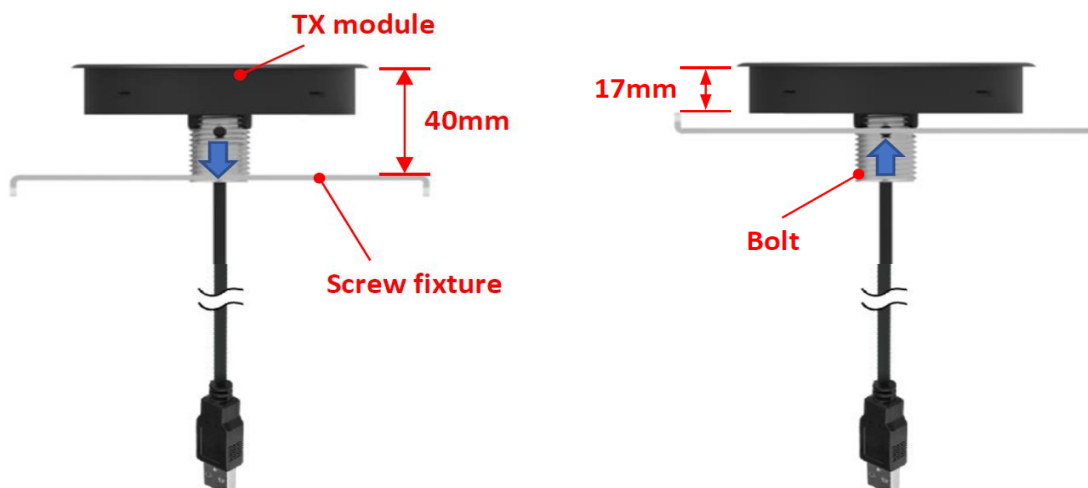

Execution Standards (Compatible with these specifications)

- EMC Standards

EN55032	EN55024	FCC-Part15
---------	---------	------------

Installation Method

DISTRIBUTED BY TEXIM EUROPE

**Note:**

- (1) Screw fixture design enable you to secure the TX module to a range of work top thickness (17mm~40mm)
- (2) Fits the TX module into the hole in work surface from top.
- (3) Fits the screw fixture to a range of desk thickness and fix it with the screws.