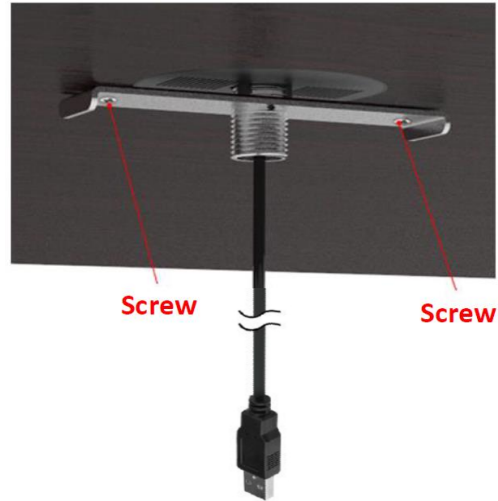

Execution Standards (Compatible with these specifications)

- EMC Standards

EN55032	EN55024	FCC-Part15
---------	---------	------------

Installation Method

DISTRIBUTED BY TEXIM EUROPE

**Note:**

- (1) Screw fixture design enable you to secure the TX module to a range of work top thickness (17mm~40mm)
- (2) Fits the TX module into the hole in work surface from top.
- (3) Fits the screw fixture to a range of desk thickness and fix it with the screws.