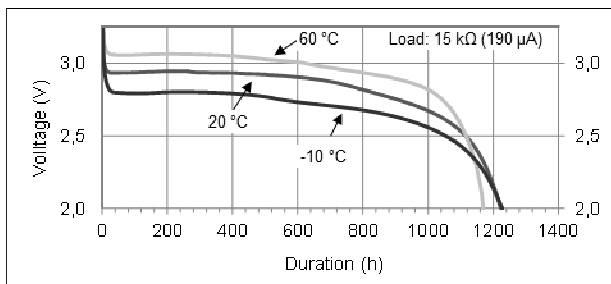

**Data Sheet**

**Performance Data:**

• **Temperature Characteristics**

• **Operating Voltage vs. load resistance \***

\* Voltage at 50% discharge depth

• **Capacity vs. load resistance**

- Self-discharge rate < 1% at room temperature
- Storage life > 10 years
- Operating life\* > 10 years