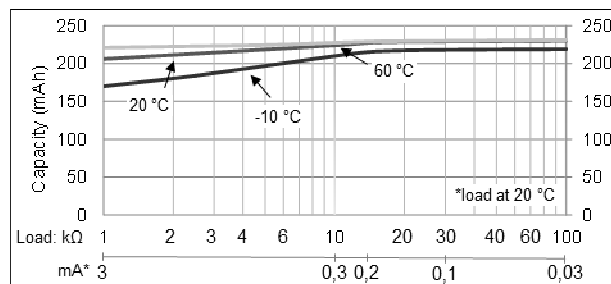

**Data Sheet**

**Performance Data:**

• **Temperature Characteristics**

• **Operating Voltage vs. load resistance \***

\* Voltage at 50% discharge depth

• **Capacity vs. load resistance**

- Self-discharge rate < 1% at room temperature
- Storage life > 10 years
- Operating life\* > 10 years