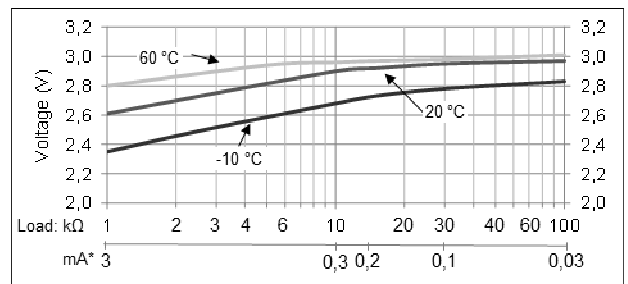

**Data Sheet**

**Performance Data:**

• **Temperature Characteristics**

• **Operating Voltage vs. load resistance \***

\* Voltage at 50% discharge depth

• **Capacity vs. load resistance**

- Self-discharge rate < 1% at room temperature
- Storage life > 10 years
- Operating life\* > 10 years