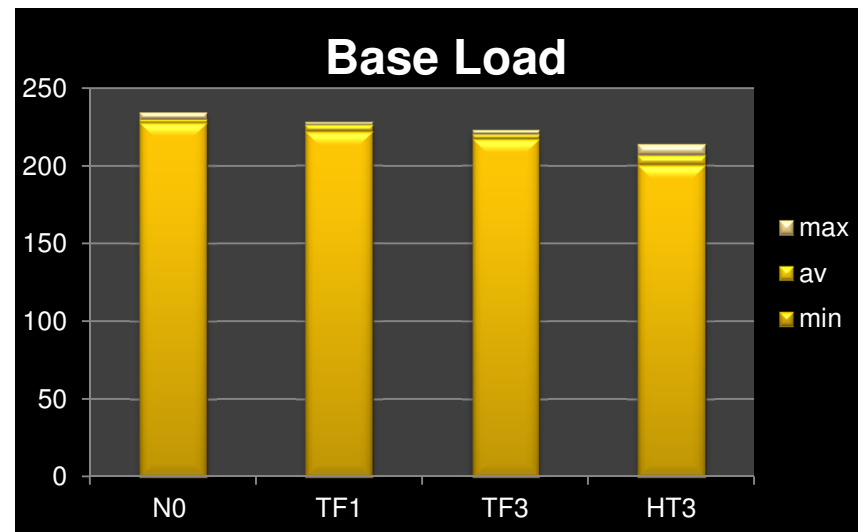

Reliability Test Data - CR2032-P

Reliability Test Data

Load – 5600 ohms continuous load & 390 ohm pulse load

N0 : Normal Storage

TF1 : Storage for 1 month under Tropical Humidity 45°C, 90% Relative Humidity

TF3 : Storage for 3 months under Tropical Humidity 45°C, 90% Relative Humidity

HT3: Storage for 3 months under High Temperature Storage at 60°C, 20% Relative Humidity

BASE LOAD RESULTS
5,600 OHMS