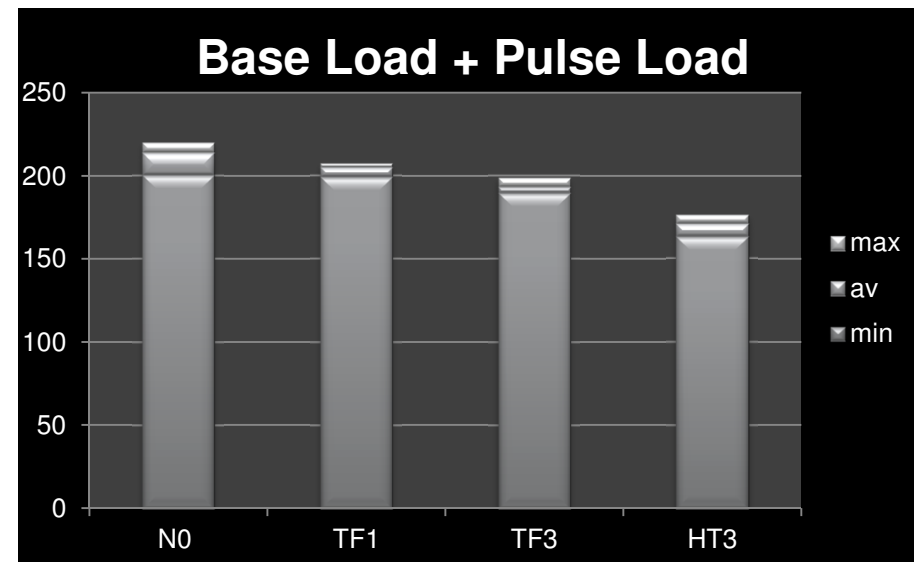

PULSE LOAD RESULTS 390 OHM PULSE LOAD 2S/2H, 24H/D