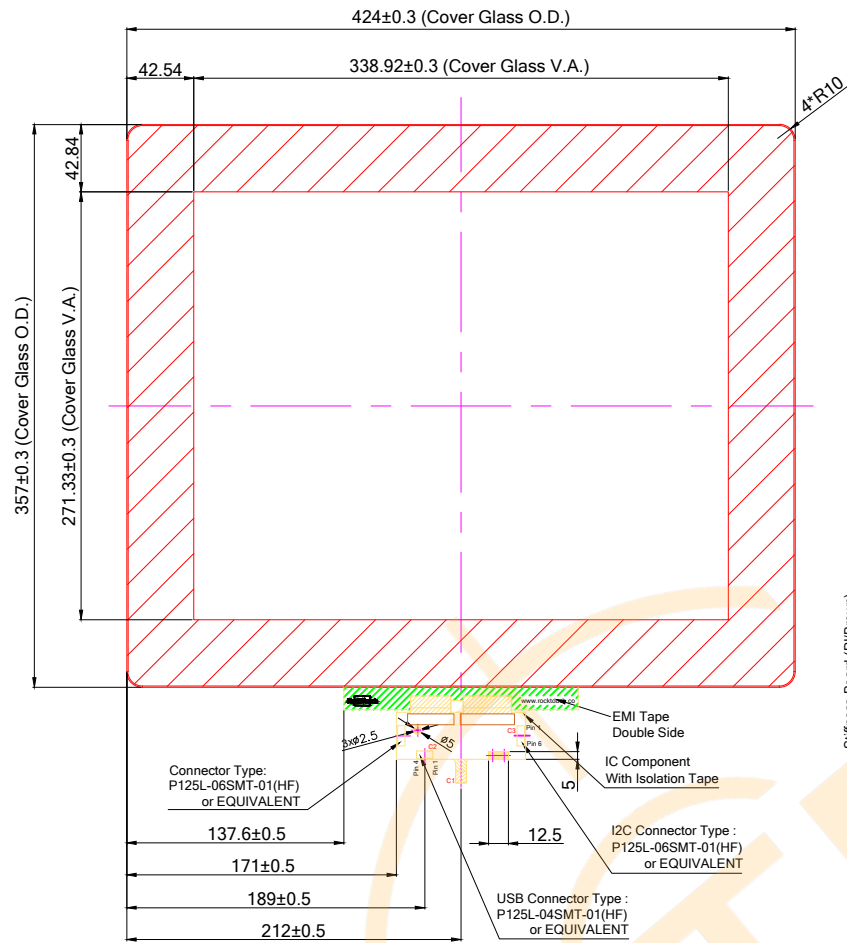

# Front VIEW

# Back VIEW

C1: USB Interface		C2: Pin Define for USB 4 pin		C3: Pin Define for I2C 6 pin	
Pin 01	GND	Pin 01	GND	Pin 01	GND
Pin 02	D-	Pin 02	D-	Pin 02	SDA
Pin 03	D+	Pin 03	D+	Pin 03	SCL
Pin 04	VDD(5V)	Pin 04	VDD	Pin 04	VDD(5V)
Pin 05	NC			Pin 05	INT
Pin 06	RST			Pin 06	RST

- Spec:
- General O.D. Tolerance :  ±0.3
  - Border Type :  Matte
  - Glass Type :  Semi-Tempered
  - Surface Treatment :  None
  - Background Printing :  PMMA  Color 1 : Pantone Black C
  - Logo Printing :  None
  - Transmittance Level : >85%
  - Important Notes :

- Note:
- Distance between LCD and Touch need to have minimum 1 mm otherwise thinner dimension can cause noise problem between LCD and touch screen
  - If customer put a front conductive bezel all around we need to have minimum thickness of 2mm, if the thickness is lower can cause interference
  - Refer to the integration guide to avoid any integration noise issue
  - Before mass production customer needs to ask custom firmware for his final machine
  - To choose the interface just add at the end of the part number the following