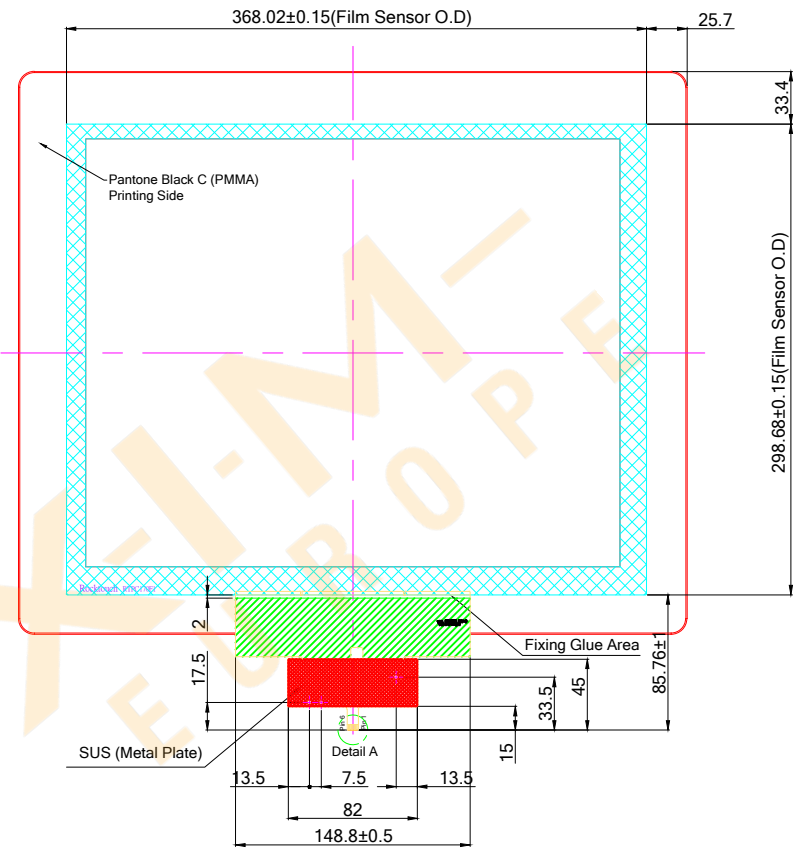

# Front VIEW

# Back VIEW

C1: USB Interface		C2: Pin Define for USB 4 pin		C3: Pin Define for I2C 6 pin	
Pin 01	GND	Pin 01	GND	Pin 01	GND
Pin 02	D-	Pin 02	D-	Pin 02	SDA
Pin 03	D+	Pin 03	D+	Pin 03	SCL
Pin 04	VDD(5V)	Pin 04	VDD	Pin 04	VDD(5V)
Pin 05	NC			Pin 05	INT
Pin 06	RST			Pin 06	RST