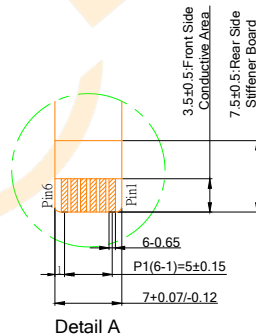

# Back VIEW

C1: USB Interface		C2: Pin Define for USB 4 pin		C3: Pin Define for I2C 6 pin	
Pin 01	GND	Pin 01	GND	Pin 01	GND
Pin 02	D-	Pin 02	D-	Pin 02	SDA
Pin 03	D+	Pin 03	D+	Pin 03	SCL
Pin 04	VDD(5V)	Pin 04	VDD	Pin 04	VDD(5V)
Pin 05	NC			Pin 05	INT
Pin 06	RST			Pin 06	RST