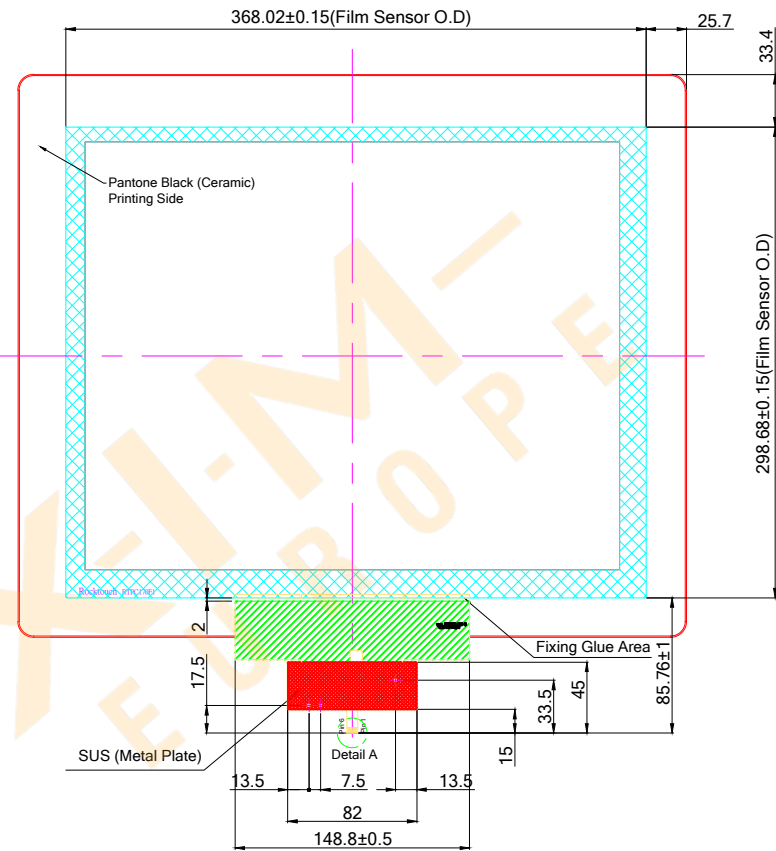

Front VIEW

Back VIEW

C1:USB Interface		C2: Pin Define for USB 4 pin		C3: Pin Define for I2C 6 pin	
Pin 01	GND	Pin 01	GND	Pin 01	GND
Pin 02	D-	Pin 02	D-	Pin 02	SDA
Pin 03	D+	Pin 03	D+	Pin 03	SCL
Pin 04	VDD(5V)	Pin 04	VDD	Pin 04	VDD(5V)
Pin 05	NC			Pin 05	INT
Pin 06	RST			Pin 06	RST

- Spec:
- General O.D. Tolerance : ±0.3
 - Border Type : Matte
 - Glass Type : Fully-Tempered
 - Surface Treatment : None
 - Background Printing : Ceramic Color 1 : Pantone Black
 - Logo Printing : None
 - Transmittance Level : >85%
 - Important Notes :

- Note:
- Distance between LCD and Touch need to have minimum 1 mm otherwise thinner dimension can cause noise problem between LCD and touch screen
 - If customer put a front conductive bezel all around we need to have minimum thickness of 2mm, if the thickness is lower can cause interference
 - Refer to the integration guide to avoid any integration noise issue
 - Before mass production customer needs to ask custom firmware for his final machine
 - To choose the interface just add at the end of the part number the following