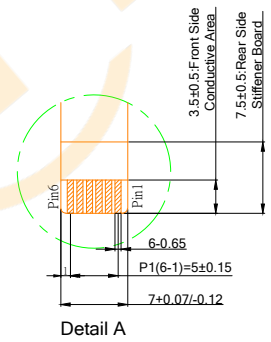

Front VIEW

Back VIEW

C1:USB Interface		C2: Pin Define for USB 4 pin		C3: Pin Define for I2C 6 pin	
Pin 01	GND	Pin 01	GND	Pin 01	GND
Pin 02	D-	Pin 02	D-	Pin 02	SDA
Pin 03	D+	Pin 03	D+	Pin 03	SCL
Pin 04	VDD(5V)	Pin 04	VDD	Pin 04	VDD(5V)
Pin 05	NC			Pin 05	INT
Pin 06	RST			Pin 06	RST