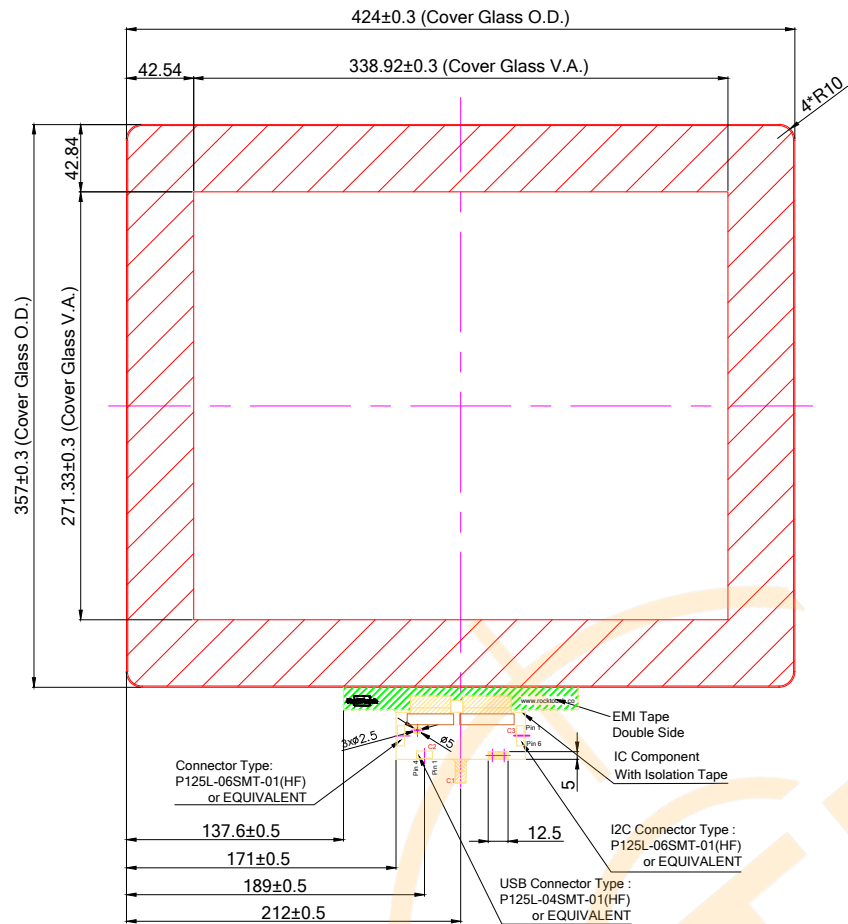

Front VIEW

Back VIEW

C1:USB Interface		C2: Pin Define for USB 4 pin		C3: Pin Define for I2C 6 pin	
Pin 01	GND	Pin 01	GND	Pin 01	GND
Pin 02	D-	Pin 02	D-	Pin 02	SDA
Pin 03	D+	Pin 03	D+	Pin 03	SCL
Pin 04	VDD(5V)	Pin 04	VDD	Pin 04	VDD(5V)
Pin 05	NC			Pin 05	INT
Pin 06	RST			Pin 06	RST

Customer Approval		Part Number		RTPC170F1-R1-60BC1-C	
Date	Rev	Date	Person	Description	
Company					
Name					
Signature		Date	Design By	Date	Check By
		20180726	Rick	20180810	Kevin
				Date	Approved By
				20180813	Jeff

- Spec:
- General O.D. Tolerance : ±0.3
 - Border Type : Matte
 - Glass Type : Fully-Tempered
 - Surface Treatment : None
 - Background Printing : Ceramic Color 1 : Pantone Black
 - Logo Printing : None
 - Transmittance Level : >85%
 - Important Notes :

- Note:
- Distance between LCD and Touch need to have minimum 1 mm otherwise thinner dimension can cause noise problem between LCD and touch screen
 - If customer put a front conductive bezel all around we need to have minimum thickness of 2mm, if the thickness is lower can cause interference
 - Refer to the integration guide to avoid any integration noise issue
 - Before mass production customer needs to ask custom firmware for his final machine
 - To choose the interface just add at the end of the part number the following