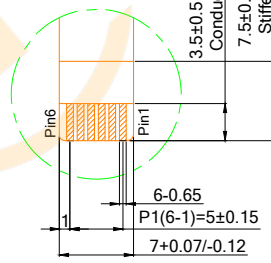

Front VIEW

Back VIEW

C1: USB Interface		C2: Pin Define for USB 4 pin		C3: Pin Define for I2C 6 pin	
Pin 01	GND	Pin 01	GND	Pin 01	GND
Pin 02	D-	Pin 02	D-	Pin 02	SDA
Pin 03	D+	Pin 03	D+	Pin 03	SCL
Pin 04	VDD(5V)	Pin 04	VDD	Pin 04	VDD(5V)
Pin 05	NC			Pin 05	INT
Pin 06	RST			Pin 06	RST