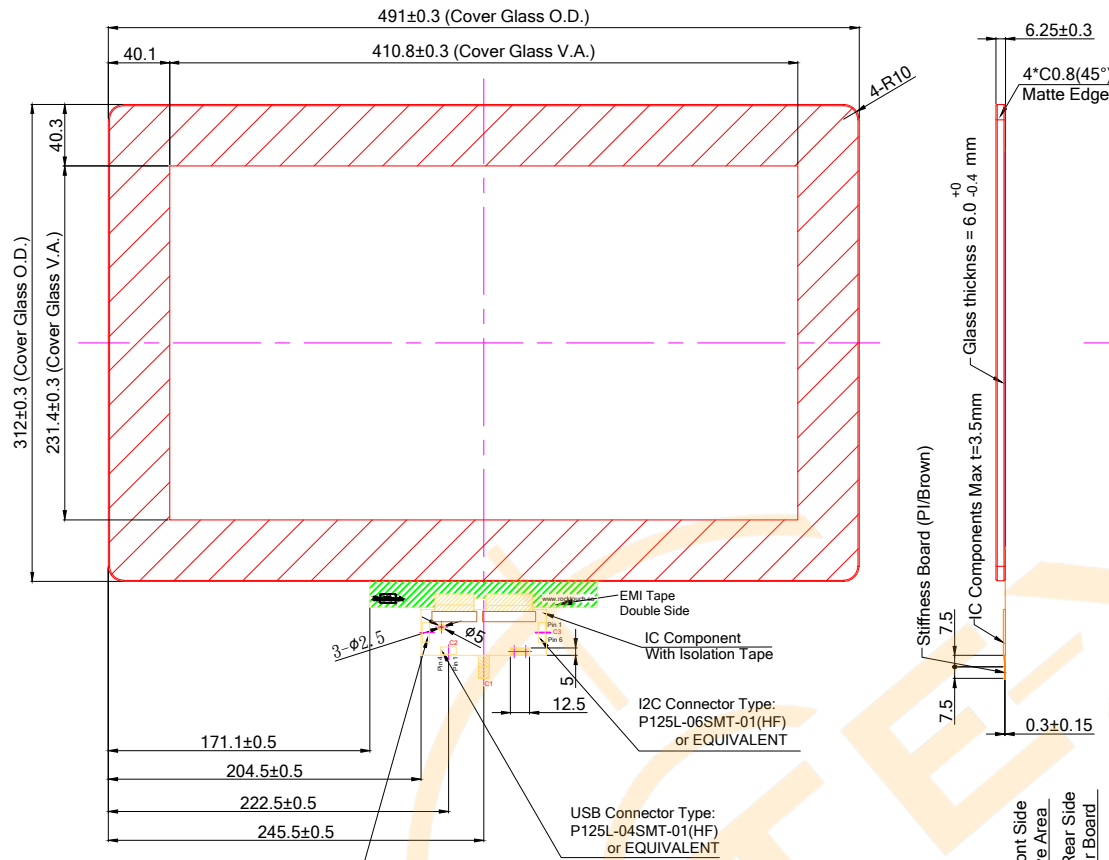

Front VIEW

Back VIEW

C1: USB Interface		C2: Pin Define for USB 4 pin		C3: Pin Define for I2C 6 pin	
Pin 01	GND	Pin 01	GND	Pin 01	GND
Pin 02	D-	Pin 02	D-	Pin 02	SDA
Pin 03	D+	Pin 03	D+	Pin 03	SCL
Pin 04	VDD(5V)	Pin 04	VDD	Pin 04	VDD(5V)
Pin 05	NC			Pin 05	INT
Pin 06	RST			Pin 06	RST

- Spec:
- General O.D. Tolerance : ±0.3
 - Border Type : Matte
 - Glass Type : Fully-Tempered
 - Surface treatment : None
 - Background Printing : Ceramic Color 1 : Pantone Black
 - Logo Printing : None
 - Transmittance Level : >85%
 - Important Notes :

- Note:
- Distance between LCD and Touch need to have minimum 1 mm otherwise thinner dimension can cause noise problem between LCD and touch screen
 - If customer put a front conductive bezel all around we need to have minimum thickness of 2mm, if the thickness is lower can cause interference
 - Refer to the integration guide to avoid any integration noise issue
 - Before mass production customer needs to ask custom firmware for his final machine