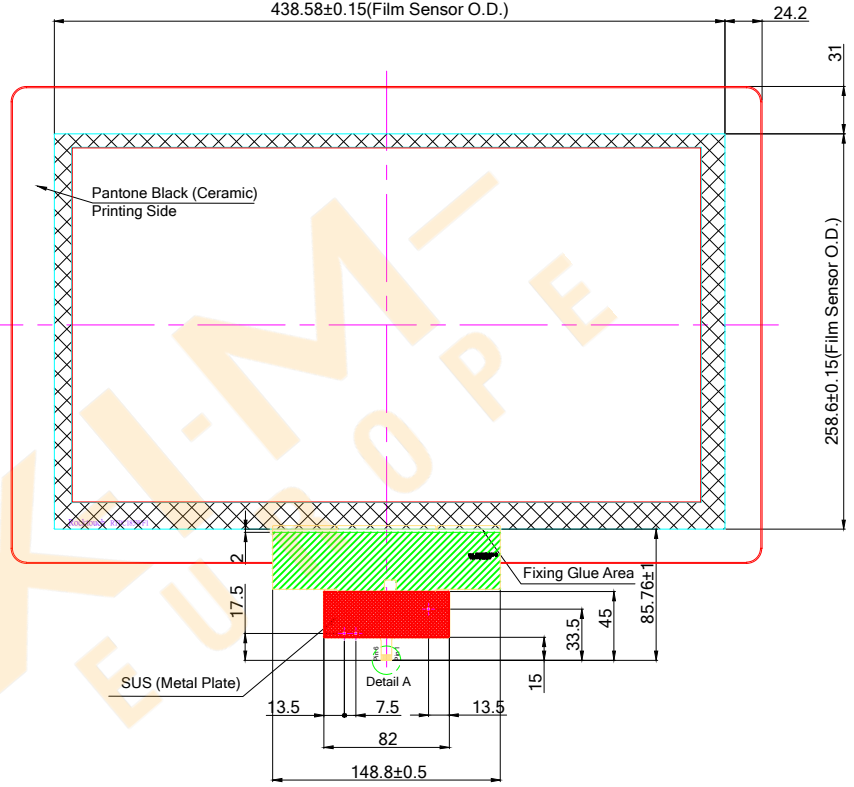

Front VIEW

Back VIEW

C1: USB Interface		C2: Pin Define for USB 4 pin		C3: Pin Define for I2C 6 pin	
Pin 01	GND	Pin 01	GND	Pin 01	GND
Pin 02	D-	Pin 02	D-	Pin 02	SDA
Pin 03	D+	Pin 03	D+	Pin 03	SCL
Pin 04	VDD(5V)	Pin 04	VDD	Pin 04	VDD(5V)
Pin 05	NC			Pin 05	INT
Pin 06	RST			Pin 06	RST

- Spec:
- General O.D. Tolerance : ±0.3
 - Border Type : Matte
 - Glass Type : Fully-Tempered
 - Surface treatment : None
 - Background Printing : Ceramic Color 1 : Pantone Black
 - Logo Printing : None
 - Transmittance Level : >85%
 - Important Notes :