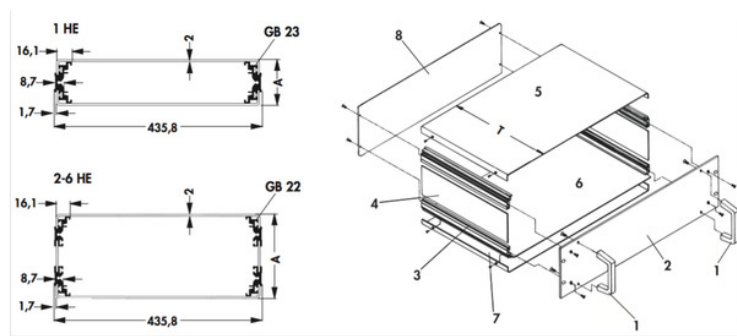

## Data sheet Product VESA 6 360 G

19" plug-in module > 19" plug-in boxes

Distributed by:

[www.texim-europe.com](http://www.texim-europe.com)

VESA ... 0

VESA ... Y

### Technical Drawing

height: 264 mm

ET: 362 mm