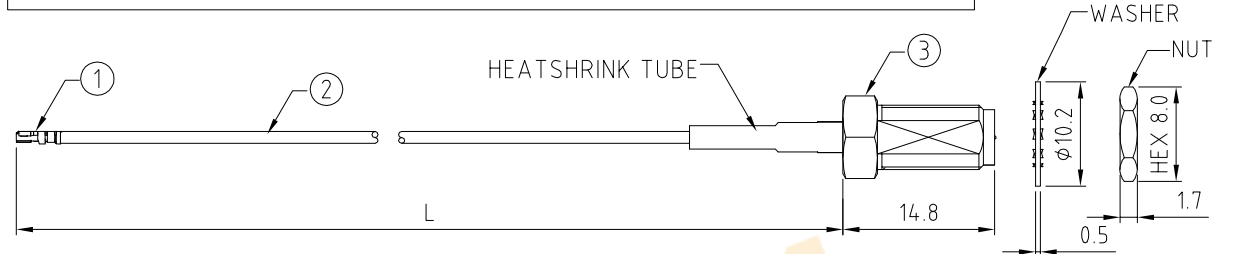

CAB432RF: I-PEX MHF 5L PLUG + RP SMA STRAIGHT BULKHEAD JACK + 1.13MM CABLE, 6GHz

SPECIFICATIONS :

1. I-PEX MHF 5L PLUG, P/N:20668-001R-13.
2. 1.13MM COAXIAL CABLE, COLOR: GRAY.
3. RP SMA STRAIGHT BULKHEAD JACK, P/N: RFCT-SMA007-F13.

NOTES:

1. THE ORIENTATION OF CONNECTORS ON DRAWING IS FOR REFERENCE ONLY, IF THE ORDER IS LEFT BLANK THE CONNECTOR WILL NOT HAVE FIXED ORIENTATION.
2. FIXED ORIENTATION IS SUGGESTED FOR CABLE LENGTH 50MM TO 100MM. PLEASE SPECIFY THE FIXED ORIENTATIONS FROM THE ORDER CODE (F1, F2, ETC)
3. CONTACT GRADCONN IF THE ORIENTATION YOU REQUIRE IS NOT SHOWN.
4. WORKING FREQUENCY RANGE: DC-6GHz.
5. OPERATING TEMPERATURE: -40°C~+85°C.
6. IMPEDANCE: 50 Ohm.

HOW TO ORDER

CAB432RF - X X X X - X X - X - 1

"L" LENGTH IN MM:
 eg: 100MM = 0100
 (MIN. 0050-MAX.0400)
 STANDARD = 0100, 0150, 0200)
 TOLERANCE: 50-200mm: ±5mm.
 201-400mm: ±7mm.

CABLE SIZE:
 1 = Ø1.13MM CABLE, COLOR: GRAY
 WASHER AND NUT OPTIONS:
 BLANK = SEPARATELY PACKED (STANDARD)
 A = ASSEMBLED WITH CONNECTOR