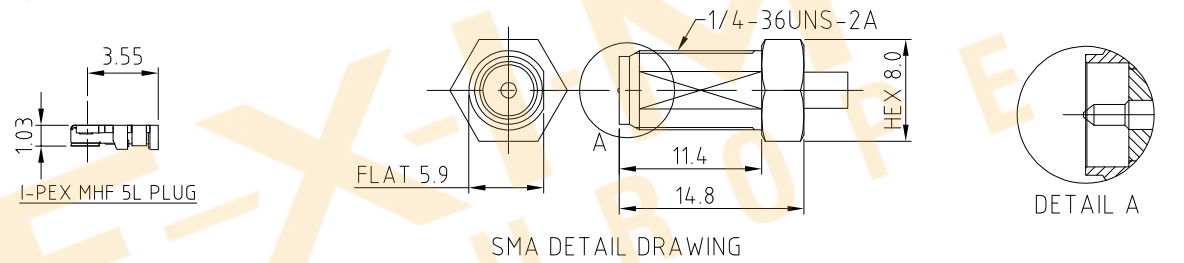

CAB432RF: I-PEX MHF 5L PLUG + RP SMA STRAIGHT BULKHEAD JACK + 1.13MM CABLE, 6GHz

SPECIFICATIONS :

1. I-PEX MHF 5L PLUG, P/N:20668-001R-13.
2. 1.13MM COAXIAL CABLE, COLOR: GRAY.
3. RP SMA STRAIGHT BULKHEAD JACK, P/N: RFCT-SMA007-F13.

NOTES:

1. THE ORIENTATION OF CONNECTORS ON DRAWING IS FOR REFERENCE ONLY, IF THE ORDER IS LEFT BLANK THE CONNECTOR WILL NOT HAVE FIXED ORIENTATION.
2. FIXED ORIENTATION IS SUGGESTED FOR CABLE LENGTH 50MM TO 100MM. PLEASE SPECIFY THE FIXED ORIENTATIONS FROM THE ORDER CODE (F1, F2, ETC)
3. CONTACT GRADCONN IF THE ORIENTATION YOU REQUIRE IS NOT SHOWN.
4. WORKING FREQUENCY RANGE: DC-6GHz.
5. OPERATING TEMPERATURE: -40°C~+85°C.
6. IMPEDANCE: 50 Ohm.

HOW TO ORDER

CAB432RF - X X X X - X X - X - 1

"L" LENGTH IN MM:
 eg: 100MM = 0100
 (MIN. 0050-MAX.0400)
 STANDARD = 0100, 0150, 0200)
 TOLERANCE: 50-200mm: ±5mm.
 201-400mm: ±7mm.

CABLE SIZE:
 1 = Ø1.13MM CABLE, COLOR: GRAY
 WASHER AND NUT OPTIONS:
 BLANK = SEPARATELY PACKED (STANDARD)
 A = ASSEMBLED WITH CONNECTOR