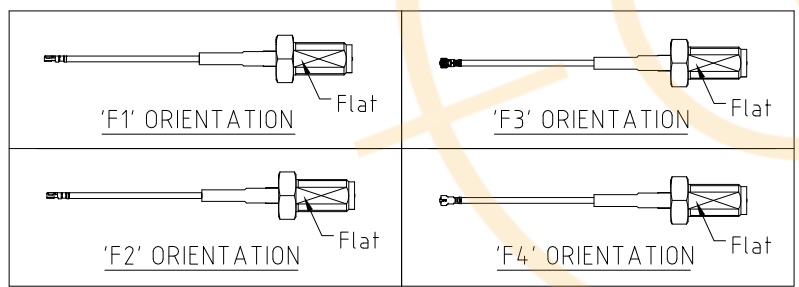

NOTES:

1. THE ORIENTATION OF CONNECTORS ON DRAWING IS FOR REFERENCE ONLY, IF THE ORDER IS LEFT BLANK THE CONNECTOR WILL NOT HAVE FIXED ORIENTATION.
2. FIXED ORIENTATION IS SUGGESTED FOR CABLE LENGTH 50MM TO 100MM. PLEASE SPECIFY THE FIXED ORIENTATIONS FROM THE ORDER CODE (F1, F2, ETC)
3. CONTACT GRADCONN IF THE ORIENTATION YOU REQUIRE IS NOT SHOWN.
4. WORKING FREQUENCY RANGE: DC-6GHz.
5. OPERATING TEMPERATURE: -40°C~+85°C.
6. IMPEDANCE: 50 Ohm.

USAGE PRECAUTIONS: CABLES USING 'MICRO' COAX ARE DELICATE:

- (i) HANDLE WITH CARE.
- (ii) DO NOT TWIST; APPLY EXCESSIVE FORCES OR SHARP BENDS TO THE CABLE. DO NOT FORCEFULLY DEFORM WIRES.
- (iii) CONSULT CONNECTOR MANUFACTURER'S DATASHEETS FOR DETAILED NOTES ON HANDLING INSTRUCTIONS.

HOW TO ORDER

CAB432RF - X X X X - X X - X - 1

"L" LENGTH IN MM:
 eg: 100MM = 0100
 (MIN. 0050-MAX.0400)
 STANDARD = 0100, 0150, 0200)
 TOLERANCE: 50-200mm: ±5mm.
 201-400mm: ±7mm.

CABLE SIZE:
 1 = Ø1.13MM CABLE, COLOR: GRAY
 WASHER AND NUT OPTIONS:
 BLANK = SEPARATELY PACKED (STANDARD)
 A = ASSEMBLED WITH CONNECTOR

ORIENTATION OPTIONS:
 BLANK = DOES NOT HAVE A FIXED ORIENTATION
 F1 = MHF CONNECTION DOWN (L=50-200MM)
 F2 = MHF CONNECTION UP (L=50-200MM)
 F3 = MHF CONNECTION AND D FLAT SAME ORIENTATION (L=50-200MM)
 F4 = MHF CONNECTION AND D FLAT OPPOSITE ORIENTATION (L=50-200MM)
 (SEE NOTES 1, 2, 3 AND DIAGRAMS FOR MORE INFORMATION)