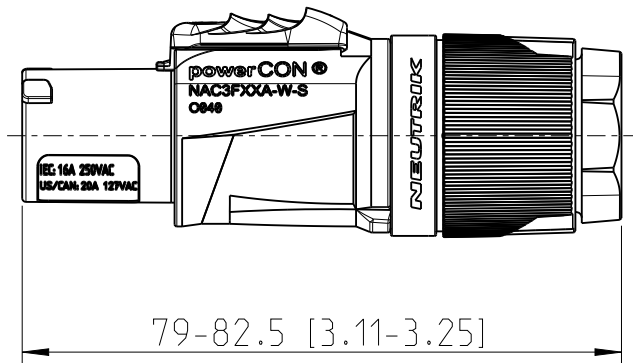

Distributed by:

www.texim-europe.com

Sheet Number 1/1	Projection 	Scale 1:1	Format A4	Tolerancing ISO 2768-mK	
ECN Number -			Created	26.05.2021	Jutz B.
Description NAC3FXA-W-S			Modified	n.a.	n.a.
			Approved	21.06.2022	Jutz B.
			Status	Released	
NEUTRIK		3D Model ID 30008899	Document ID 20003815		Revision -