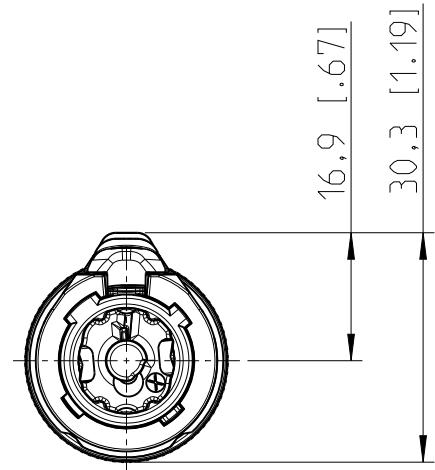

Distributed by:

www.texim-europe.com

Sheet Number 1/1	Projection 	Scale 1:1	Format A4	Tolerancing ISO 2768-mK	
ECN Number -			Created	26.05.2021	Jutz B.
Description NAC3FXA-W-S			Modified	n.a.	n.a.
			Approved	21.06.2022	Jutz B.
			Status	Released	
NEUTRIK		3D Model ID 30008899	Document ID 20003815		Revision -