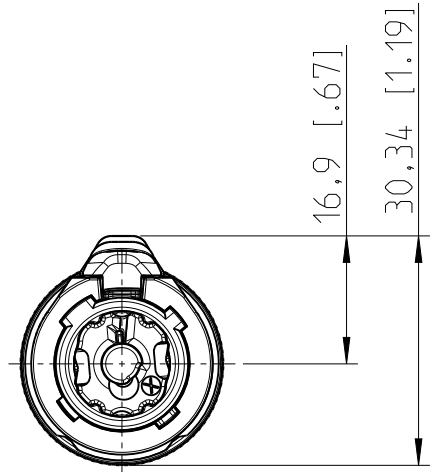

Distributed by:

www.texim-europe.com

Sheet Number 1/1	Projection 	Scale 1:1	Format A4	Tolerancing ISO 2768-mK		
ECN Number -			Created	26.05.2021	Jutz B.	
Description  NAC3FXXA-W-L			Modified	n.a.	n.a.	
			Approved	21.06.2022	Jutz B.	
			Status	Released		
			NEUTRIK		3D Model ID 30008900	Document ID 20003816