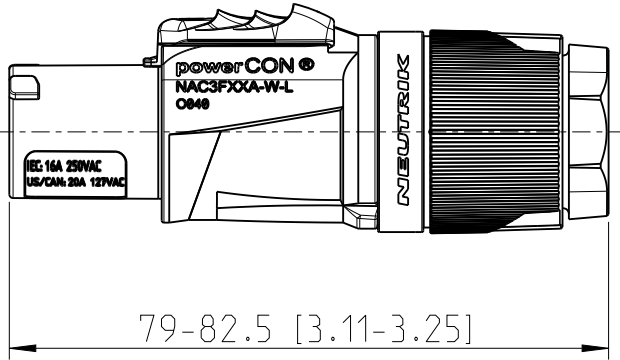

Distributed by:

www.texim-europe.com

Sheet Number 1/1	Projection 	Scale 1:1	Format A4	Tolerancing ISO 2768-mK		
ECN Number -			Created	26.05.2021	Jutz B.	
Description  NAC3FXXA-W-L			Modified	n.a.	n.a.	
			Approved	21.06.2022	Jutz B.	
			Status	Released		
			NEUTRIK		3D Model ID 30008900	Document ID 20003816