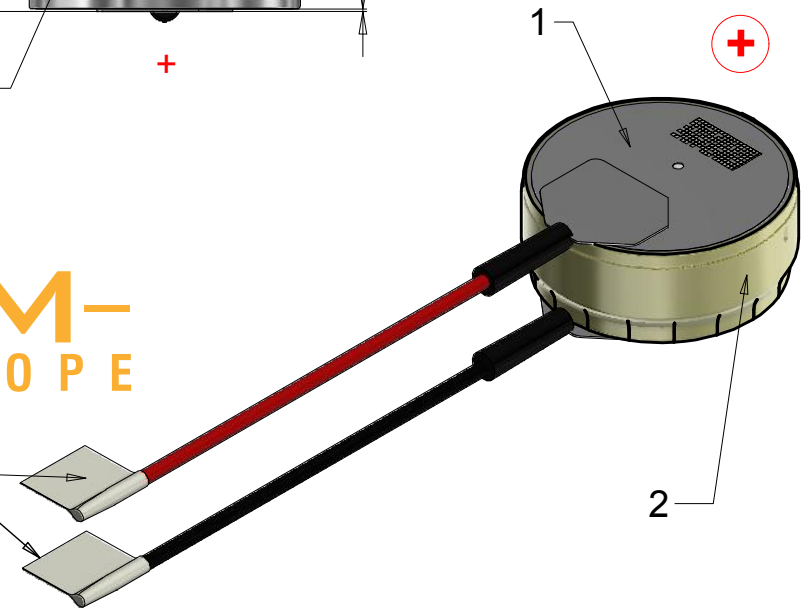

View A  
Scale 5 : 1

Distributed by:

View without kapton tape

VARTA marking orientation for reference only, these marking may be covered

\*Insulation tapes (2x)

Approx. wt : 2 g

Distributed by: Texim Europe

www.texim-europe.com

- Note : 1) \*Dimensions for reference only.  
 2) Dimensions to be considered for measurement.  
 3) ##Cell deflection space needs to be considered, therefore observe CoinPower Handling Precautions  
 4) BATTERY VALIDATION INCLUDING SAFETY ELECTRONICS MUST BE DONE BY CUSTOMER ACCORDING TO UL 2054.

0	21-N075	Initial released (Refer to P26-00918 rev.100)	2021-06-25	Tholib S
No	AO No	Revision	Date	Name
Projection :		Material : Refer to part list no: 802619		Description : CP1250 A4X IP W SOC 30% kapton tape and crimp tags with wires
Dimension in mm		Date	Name	Dwg. No : 802619
Tolerance : As specified		Prepared	Tholib S	4 0 0
Scale : NTS		Checked	Ian	VKB Order No: 63121 201 015
		Approved	Sunil S	