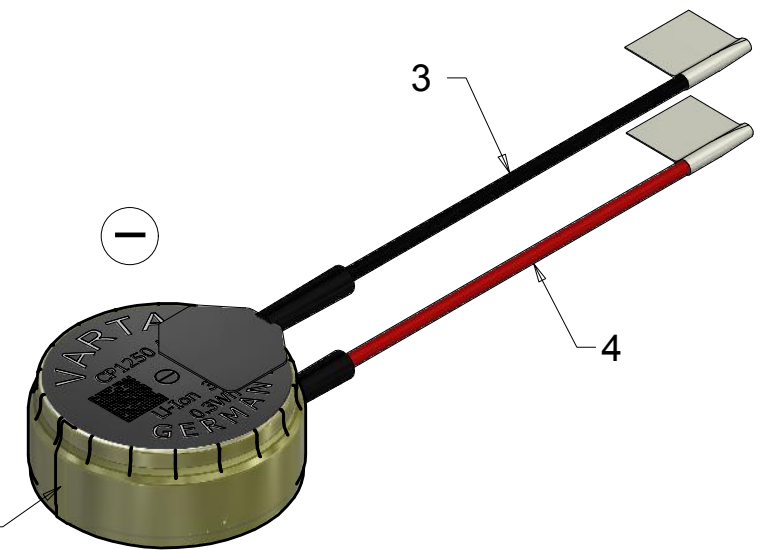

View A  
Scale 5 : 1

Distributed by:

View without kapton tape

VARTA marking orientation for reference only, these marking may be covered

\*Insulation tapes (2x)

Approx. wt : 2 g

Distributed by: Texim Europe

www.texim-europe.com

- Note : 1) \*Dimensions for reference only.  
 2) Dimensions to be considered for measurement.  
 3) ##Cell deflection space needs to be considered, therefore observe CoinPower Handling Precautions  
 4) BATTERY VALIDATION INCLUDING SAFETY ELECTRONICS MUST BE DONE BY CUSTOMER ACCORDING TO UL 2054.

0	21-N075	Initial released (Refer to P26-00918 rev.100)	2021-06-25	Tholib S
No	AO No	Revision	Date	Name
Projection :		Material : Refer to part list no: 802619		Description : CP1250 A4X IP W SOC 30% kapton tape and crimp tags with wires
Dimension in mm		Date	Name	Dwg. No : 802619
Tolerance : As specified		Prepared	Tholib S	4 0 0
Scale : NTS		Checked	Ian	VKB Order No: 63121 201 015
		Approved	Sunil S	