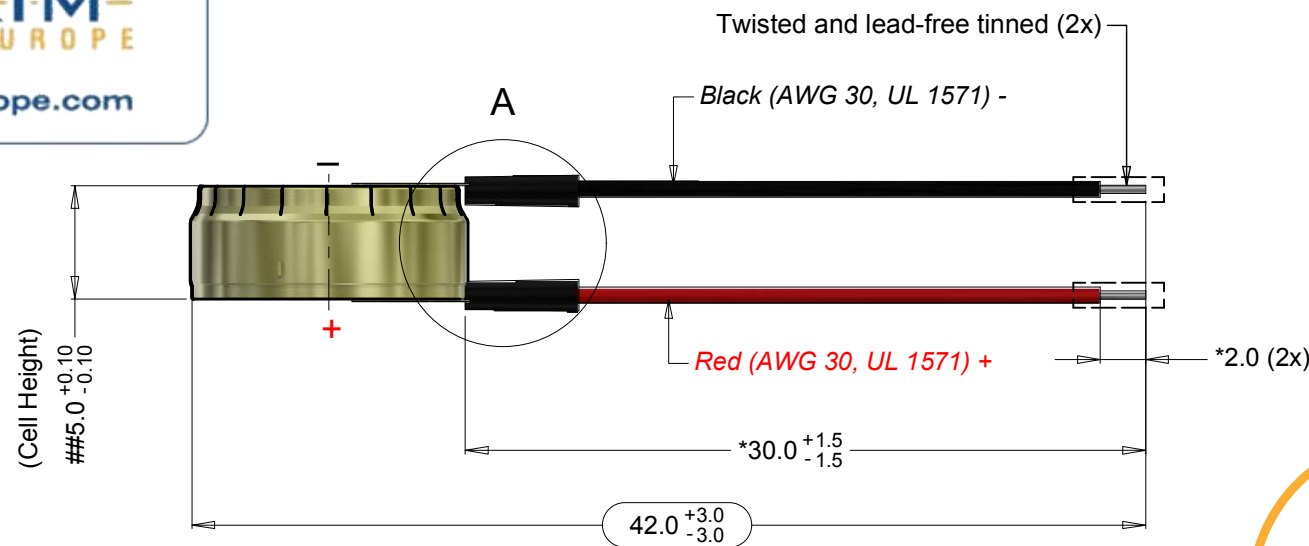

View A  
Scale 5 : 1

Distributed by:

View without kapton tape

VARTA marking orientation for reference only, these marking may be covered

\*Insulation tapes (2x)

Approx. wt : 2 g

Distributed by: Texim Europe

www.texim-europe.com

- Note : 1) \*Dimensions for reference only.  
 2) Dimensions to be considered for measurement.  
 3) ##Cell deflection space needs to be considered, therefore observe CoinPower Handling Precautions  
 4) BATTERY VALIDATION INCLUDING SAFETY ELECTRONICS MUST BE DONE BY CUSTOMER ACCORDING TO UL 2054.

0	21-N075	Initial released (Refer to P26-00918 rev.100)	2021-06-25	Tholib S
No	AO No	Revision	Date	Name
Projection :		Material : Refer to part list no: 802619		Description : CP1250 A4X IP W SOC 30% kapton tape and crimp tags with wires
Dimension in mm		Date	Name	Dwg. No : 802619
Tolerance : As specified		Prepared	Tholib S	4 0 0
Scale : NTS		Checked	Ian	VKB Order No: 63121 201 015
		Approved	Sunil S	