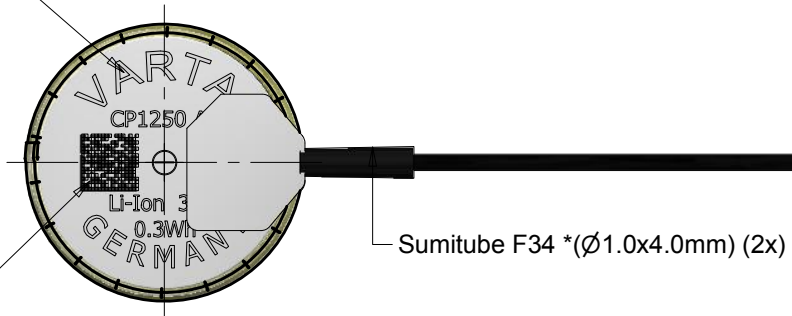

View A  
Scale 5 : 1

Distributed by:

View without kapton tape

VARTA marking orientation for reference only, these marking may be covered

\*Insulation tapes (2x)

Approx. wt : 2 g

Distributed by: Texim Europe

0	21-N075	Initial released (Refer to P26-00918 rev.100)	2021-06-25	Tholib S
No	AO No	Revision	Date	Name
Projection :		Material : Refer to part list no: 802619		Description : CP1250 A4X IP W SOC 30% kapton tape and crimp tags with wires
Dimension in mm		Date	Name	Dwg. No : 802619
Tolerance : As specified		Prepared	Tholib S	4 0 0
Scale : NTS		Checked	Ian	VKB Order No: 63121 201 015
		Approved	Sunil S	