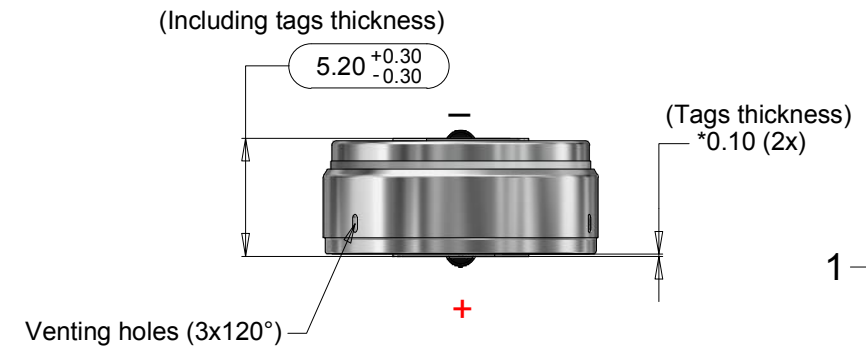

View A  
Scale 5 : 1

Distributed by:

View without kapton tape

VARTA marking orientation for reference only, these marking may be covered

\*Insulation tapes (2x)

Approx. wt : 2 g

Distributed by: Texim Europe

www.texim-europe.com

- Note : 1) \*Dimensions for reference only.  
 2) Dimensions to be considered for measurement.  
 3) ##Cell deflection space needs to be considered, therefore observe CoinPower Handling Precautions  
 4) BATTERY VALIDATION INCLUDING SAFETY ELECTRONICS MUST BE DONE BY CUSTOMER ACCORDING TO UL 2054.