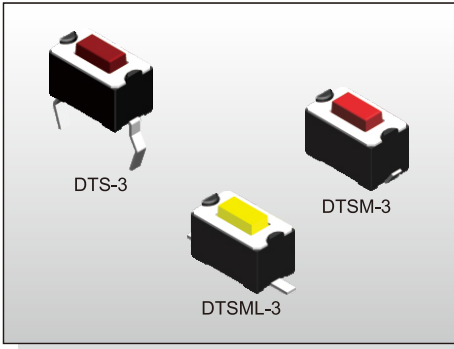

TACT SWITCH
DTS-3 SERIES

3.5x6 Through Hole & SMT Type
Tactile Switch

Distributed by:

FEATURES

- ※ Compact size 3.5x6 mm
- ※ Sharp click feeling
- ※ Choice of SMT terminal type

APPLICATION

- ※ Audio, OA equipment
- ※ Instrumentation
- ※ Industrial

HOW TO ORDER

D T S □ - 3 □ □ - □ □

□: Through Hole
M: J Bend Outward
ML: S.M.T./Flat
MF: S.M.T./Gull-wing

Package:
□=Bag(Through Hole Only)
B=Tube Package(Except DTSMF-3)
T/R=Tape & Reel

V=RoHS & Lead Free Solderable
Q=Halogen Free