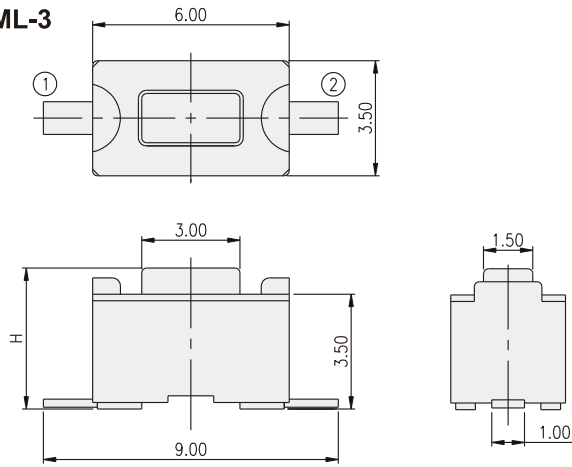

TACT SWITCH
DTS-3 SERIES

3.5x6 Through Hole & SMT Type
Tactile Switch

Distributed by:

DTSMML-3

PART NO.	H
DTSMML-31	4.30
DTSMML-32	5.00