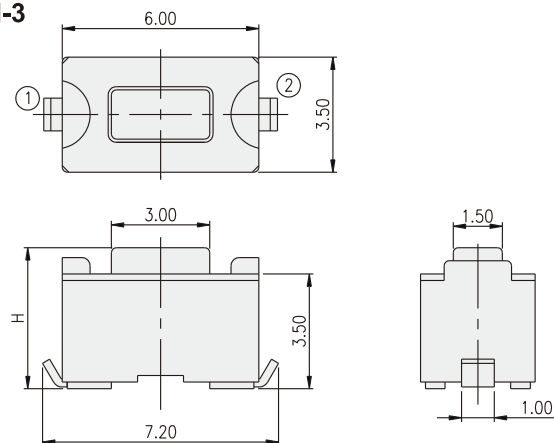

TACT SWITCH
DTS-3 SERIES

3.5x6 Through Hole & SMT Type
Tactile Switch

Distributed by:

FEATURES

- ※ Compact size 3.5x6 mm
- ※ Sharp click feeling
- ※ Choice of SMT terminal type

APPLICATION

- ※ Audio, OA equipment
- ※ Instrumentation
- ※ Industrial

SPECIFICATION

Contact Rating	50mA, 12V DC
Contact Resistance	100mΩ max.
Insulation Resistance	100MΩ min. 500V DC
Dielectric Strength	250V AC/1 minute
Operating Force	125±50gf, Black(K) 160±50gf, Brown(N) 260±50gf, Red(R) 320±80gf, Salmon(S) 520±130gf, Yellow(Y)
Travel	0.25mm
Operating Life	30,000 cycles for 520/320/260gf 50,000 cycles for 160/125gf
Operating Temp.	-25°C ~ +70°C
Storage Temp.	-30°C ~ +80°C

HOW TO ORDER

D T S □ - 3 □ □ - □ □

□: Through Hole
M: J Bend Outward
ML: S.M.T./Flat
MF: S.M.T./Gull-wing

Package:
□=Bag(Through Hole Only)
B=Tube Package(Except DTSMF-3)
T/R=Tape & Reel

V=RoHS & Lead Free Solderable
Q=Halogen Free

Dimension H:
1=4.30mm
2=5.00mm

Operating Force:
K=Black, 125gf
N=Brown, 160gf
R=Red, 260gf
S=Salmon, 320gf
Y=Yellow, 520gf >Not Available For Halogen Free

CIRCUIT

PACKAGE

- <Tube>
  DTS(M)(L)-3: 135 pcs
- <Bulk>
  1000 pcs
- <Tape & Reel>
  DTSM(L)(F)-31: 1800 pcs
  DTSM(L)(F)-32: 1600 pcs

DTS-3

PART NO.	H
DTS-31	4.30
DTS-32	5.00

DTSM-3

PART NO.	H
DTSM-31	4.30
DTSM-32	5.00

TACT SWITCH