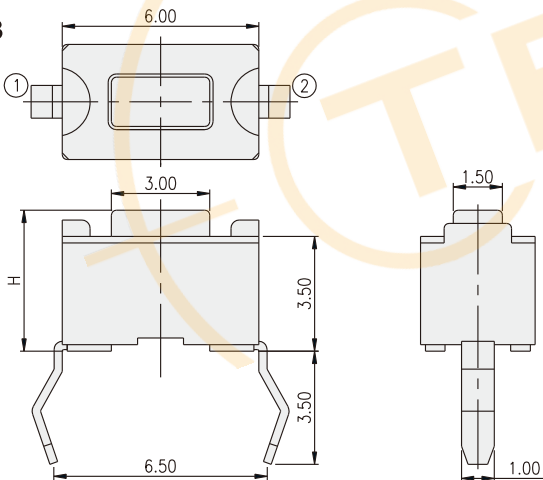

TACT SWITCH
DTS-3 SERIES

3.5x6 Through Hole & SMT Type
Tactile Switch

Distributed by:

FEATURES

- ※ Compact size 3.5x6 mm
- ※ Sharp click feeling
- ※ Choice of SMT terminal type

APPLICATION

- ※ Audio, OA equipment
- ※ Instrumentation
- ※ Industrial

SPECIFICATION

Contact Rating	50mA, 12V DC
Contact Resistance	100mΩ max.
Insulation Resistance	100MΩ min. 500V DC
Dielectric Strength	250V AC/1 minute
Operating Force	125±50gf, Black(K) 160±50gf, Brown(N) 260±50gf, Red(R) 320±80gf, Salmon(S) 520±130gf, Yellow(Y)
Travel	0.25mm
Operating Life	30,000 cycles for 520/320/260gf 50,000 cycles for 160/125gf
Operating Temp.	-25°C ~ +70°C
Storage Temp.	-30°C ~ +80°C

HOW TO ORDER

D T S □ - 3 □ □ - □ □

□: Through Hole
M: J Bend Outward
ML: S.M.T./Flat
MF: S.M.T./Gull-wing

Package:
□=Bag(Through Hole Only)
B=Tube Package(Except DTSMF-3)
T/R=Tape & Reel

V=RoHS & Lead Free Solderable
Q=Halogen Free

Dimension H:
1=4.30mm
2=5.00mm

Operating Force:
K=Black, 125gf
N=Brown, 160gf
R=Red, 260gf
S=Salmon, 320gf
Y=Yellow, 520gf >Not Available For Halogen Free

CIRCUIT

PACKAGE

- <Tube>
  DTS(M)(L)-3: 135 pcs
- <Bulk>
  1000 pcs
- <Tape & Reel>
  DTSM(L)(F)-31: 1800 pcs
  DTSM(L)(F)-32: 1600 pcs

DTS-3

PART NO.	H
DTS-31	4.30
DTS-32	5.00

DTSM-3

PART NO.	H
DTSM-31	4.30
DTSM-32	5.00

TACT SWITCH