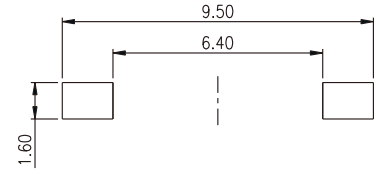

P.C.B. LAYOUT