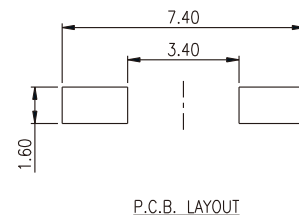

DTS-3

| PART NO. | H |
|----------|------|
| DTS-31 | 4.30 |
| DTS-32 | 5.00 |

DTSM-3

| PART NO. | H |
|----------|------|
| DTSM-31 | 4.30 |
| DTSM-32 | 5.00 |

TACT SWITCH

TACT SWITCH
DTS-3 SERIES

3.5x6 Through Hole & SMT Type
 Tactile Switch

Distributed by:

DTSMML-3

| PART NO. | H |
|-----------|------|
| DTSMML-31 | 4.30 |
| DTSMML-32 | 5.00 |

P.C.B. LAYOUT

DTSMF-3

| PART NO. | H |
|----------|------|
| DTSMF-31 | 4.30 |
| DTSMF-32 | 5.00 |

P.C.B. LAYOUT