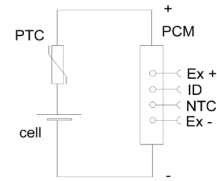

Circuit Diagram