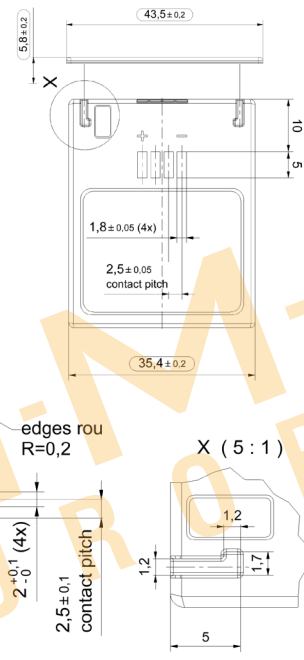

Easy Pack S

3.7 V | 660 mAh nominal | 2.5 Wh | VKB: 56455 701 099 (SoC 50%, EOL), 56455 701 014(SoC 30%)

VARTA EasyPack

Rechargeable Li-Polymer Battery
EZPack S
56455 701 099 - 1ICP5/34/41
3.7V 660mAh 2.5Wh

VARTA Storage GmbH

Assembled in Indonesia

MM: month two digits | Y: year one digit | R: week one digit

Circuit Diagram

GENERAL (Battery with safety circuit and plastic housing)

Cell	LPP 441443 S
PCM	Yes
NTC	10 kΩ ± 1 %; B-value 3,435 K ± 1 %
ID	3.9 kΩ ± 1 %
Configuration	1S
Weight	Approx. 15 g

ELECTRICAL SPECIFICATION

Nominal voltage	3.7 V
Rated capacity at (0.5 C / 0.2 C), 23 °C ± 5 °C	630 mAh min., 660 mAh nominal
Watt-hour rating	2.5 Wh
Charging method	Constant current + constant voltage
Max. charge voltage	4.2 V (± 0.05 V)
Max. continuous charge current	630 mA
Rec. charge cut off	By current 6.3 mA or timer 3.5 h
Max. continuous discharge current	1,260 mA (limited by cell)
Rec. discharge cut off	3 V
Internal impedance	Approx. 115 mΩ
Exp. cycle life at (1.0 C / 1.0 C), 23 °C ± 5 °C	≥ 500 cycles ≥ 70 %

CELL & BATTERY PROTECTION

Overcharge detection	4.3 V ± 0.02 V (0.8 sec. to 1.2 sec. delay, resume 4.1 V ± 0.03 V)
Overdischarge detection	2.4 V ± 0.035 V (76.8 msec. to 115.2 msec. delay, resume remove load and charging current)
Overcurrent detection	3.2 A to 5.2 A (9.6 msec. to 14.4 msec. delay)

ENVIRONMENTAL CONDITIONS

Charge	0 °C to +45 °C
Discharge	-10 °C to +60 °C
Storage	1 month at -20 °C to +60 °C ≥ 80 % 3 months at -20 °C to +45 °C ≥ 80 % 1 year at -20 °C to +30 °C ≥ 80 %
Humidity	0 to 85 RH %

SAFETY CERTIFICATIONS