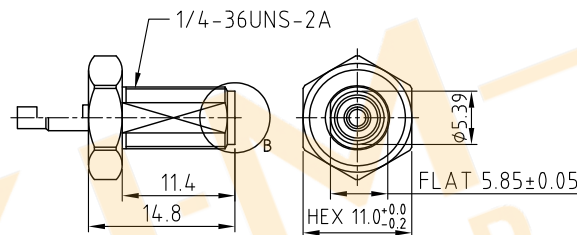

CABLE 234 RF: RP SMA STRAIGHT PLUG + RP SMA STRAIGHT BULKHEAD JACK W/O-RING RATED TO IP67/68 + MULTIPLE CABLE SIZES

SPECIFICATIONS :

1. RP SMA STRAIGHT PLUG, P/N:
 FOR RG178 CABLE: RFCT-SMA017-M78.
 FOR ϕ 1.13MM CABLE: RFCT-SMA042-M13.
 FOR RG316 CABLE: RFCT-SMA017-M74.
2. COAXIAL CABLE, SEE P/N FOR DETAIL.
3. RP SMA STRAIGHT BULKHEAD JACK W/O-RING RATED TO IP67/68, P/N:
 FOR ϕ 1.13MM~RG178 CABLE: RFCT-SMA008-F78.
 FOR RG316 CABLE: RFCT-SMA008-F74.

NOTES:

1. WORKING FREQUENCY RANGE: DC-3GHz.
2. OPERATING TEMPERATURE: -40°C~+125°C
3. IMPEDANCE: 50 OHM.

DETAIL A

SMA JACK DETAIL DRAWING

DETAIL B

HOW TO ORDER

CABLE 234 RF - X X X X - X - X

"L" LENGTH IN MM:
 eg: 100MM = 0100
 (MIN. 0050-MAX.2000
 STANDARD = 0100, 0150, 0200)
 Tolerance: <50mm: ±2mm.

51-200mm: ±5mm.
 201-500mm: ±7mm.
 >501mm: ±10mm.

CABLE SIZE OPTIONS:
 1 = RG178 CABLE, COLOR: BROWN.
 2 = ϕ 1.13MM CABLE, COLOR: GRAY.
 3 = RG316 CABLE, COLOR: BROWN.

WASHER AND NUT OPTIONS:
 BLANK = SEPARATELY PACKED (STANDARD)
 A = ALL ASSEMBLED WITH CONNECTOR