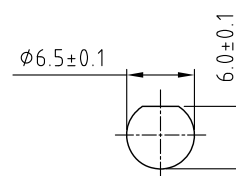

NOTES:

1. WORKING FREQUENCY RANGE: DC-3GHz.
2. OPERATING TEMPERATURE: -40°C~+125°C
3. IMPEDANCE: 50 OHM.

DETAIL A

SMA JACK DETAIL DRAWING

DETAIL B

HOW TO ORDER

CABLE 234 RF - X X X X - X - X

"L" LENGTH IN MM:
 eg: 100MM = 0100
 (MIN. 0050-MAX.2000
 STANDARD = 0100, 0150, 0200)
 Tolerance: <50mm: ±2mm.

51-200mm: ±5mm.
 201-500mm: ±7mm.
 >501mm: ±10mm.

CABLE SIZE OPTIONS:
 1 = RG178 CABLE, COLOR: BROWN.
 2 = ϕ 1.13MM CABLE, COLOR: GRAY.
 3 = RG316 CABLE, COLOR: BROWN.

WASHER AND NUT OPTIONS:
 BLANK = SEPARATELY PACKED (STANDARD)
 A = ALL ASSEMBLED WITH CONNECTOR