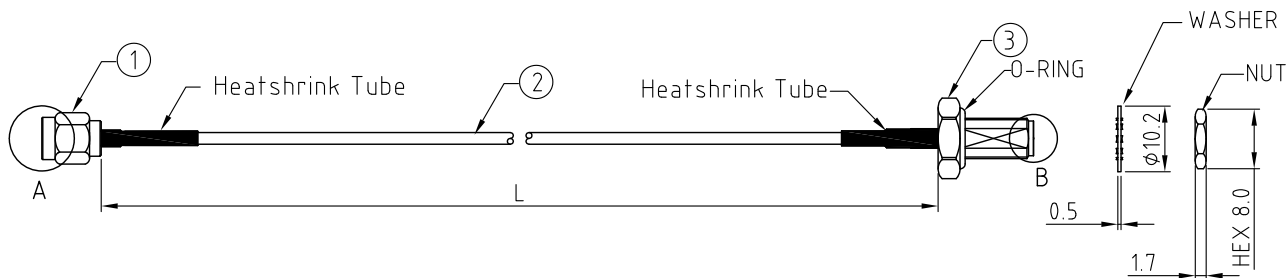

CABLE 234 RF: RP SMA STRAIGHT PLUG + RP SMA STRAIGHT BULKHEAD JACK W/O-RING RATED TO IP67/68 + MULTIPLE CABLE SIZES

SPECIFICATIONS :

1. RP SMA STRAIGHT PLUG, P/N:
 FOR RG178 CABLE: RFCT-SMA017-M78.
 FOR ϕ 1.13MM CABLE: RFCT-SMA042-M13.
 FOR RG316 CABLE: RFCT-SMA017-M74.
2. COAXIAL CABLE, SEE P/N FOR DETAIL.
3. RP SMA STRAIGHT BULKHEAD JACK W/O-RING RATED TO IP67/68, P/N:
 FOR ϕ 1.13MM~RG178 CABLE: RFCT-SMA008-F78.
 FOR RG316 CABLE: RFCT-SMA008-F74.

ENVIRONMENTAL:

- A. BULKHEAD MOUNTED CONNECTOR (RFCT-SMA008-Fxx) TESTED TO THE FOLLOWING SPECIFICATION:
- i. IP6X - DUST TIGHT - NO PARTICLE INGRESS.
 - ii. IPX7 WATERPROOF FOR 30 MINUTES UP TO 1 METER UNDERWATER.
 - iii. IPX8 WATERPROOF FOR 48 HOURS AT 1 METER UNDERWATER.
 - iv. IPX8 WATERPROOF FOR 12 HOURS AT 5 METERS UNDERWATER.
 - v. PRESSURE TEST - 1 BAR FOR 10 SECONDS.

51-200mm: ±5mm.
 201-500mm: ±7mm.
 >501mm: ±10mm.

CABLE SIZE OPTIONS:
 1 = RG178 CABLE, COLOR: BROWN.
 2 = ϕ 1.13MM CABLE, COLOR: GRAY.
 3 = RG316 CABLE, COLOR: BROWN.

WASHER AND NUT OPTIONS:
 BLANK = SEPARATELY PACKED (STANDARD)
 A = ALL ASSEMBLED WITH CONNECTOR