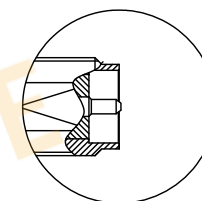

CABLE 234 RF: RP SMA STRAIGHT PLUG + RP SMA STRAIGHT BULKHEAD JACK W/O-RING RATED TO IP67/68 + MULTIPLE CABLE SIZES

SPECIFICATIONS :

1. RP SMA STRAIGHT PLUG, P/N:
 FOR RG178 CABLE: RFCT-SMA017-M78.
 FOR ϕ 1.13MM CABLE: RFCT-SMA042-M13.
 FOR RG316 CABLE: RFCT-SMA017-M74.
2. COAXIAL CABLE, SEE P/N FOR DETAIL.
3. RP SMA STRAIGHT BULKHEAD JACK W/O-RING RATED TO IP67/68, P/N:
 FOR ϕ 1.13MM~RG178 CABLE: RFCT-SMA008-F78.
 FOR RG316 CABLE: RFCT-SMA008-F74.

NOTES:

1. WORKING FREQUENCY RANGE: DC-3GHz.
2. OPERATING TEMPERATURE: -40°C~+125°C
3. IMPEDANCE: 50 OHM.

DETAIL A

SMA JACK DETAIL DRAWING

DETAIL B

HOW TO ORDER

CABLE 234 RF - X X X X - X - X

"L" LENGTH IN MM:
 eg: 100MM = 0100
 (MIN. 0050-MAX.2000
 STANDARD = 0100, 0150, 0200)
 Tolerance: <50mm: ±2mm.

51-200mm: ±5mm.
 201-500mm: ±7mm.
 >501mm: ±10mm.

CABLE SIZE OPTIONS:
 1 = RG178 CABLE, COLOR: BROWN.
 2 = ϕ 1.13MM CABLE, COLOR: GRAY.
 3 = RG316 CABLE, COLOR: BROWN.

WASHER AND NUT OPTIONS:
 BLANK = SEPARATELY PACKED (STANDARD)
 A = ALL ASSEMBLED WITH CONNECTOR