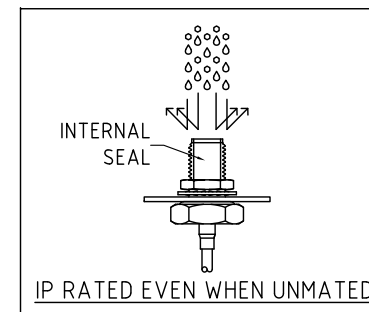

REV. DATE & DRN
10 28/05/16 - R/JH RELEASE
11 20/02/17 - NYW
ADD I35 CABLE OPTION
12 ADD I36 I37 NYW METAL DRAWING
13 27/05/19 NYW
ADD OPERATING TEMP.
14 02/09/21-NYW
ADD IMPEDANCE
15 19/01/22 - NYW
ADD CABLE SIZE 3 OPTION.
AMEND OPERATING TEMP.
16 03/03/24 - CC
ADD IP RATING VIEW

Scale: NTS	THIRD ANGLE	Unstated Tolerances:
Drawn: CC		.X N/A .XX N/A .XXX N/A ANGLES N/A
App'd: XXX	Title CABLE ASSEMBLY	
Date: 3 MAR. '24	Revision: 1.6	Unit: mm

IP Rated RF Products

www.gradconn.com

Type: Cable 234 RF
CABLE 234 RF
Drawing Number:
Sheet 1 of 1
Drawing © E and O E