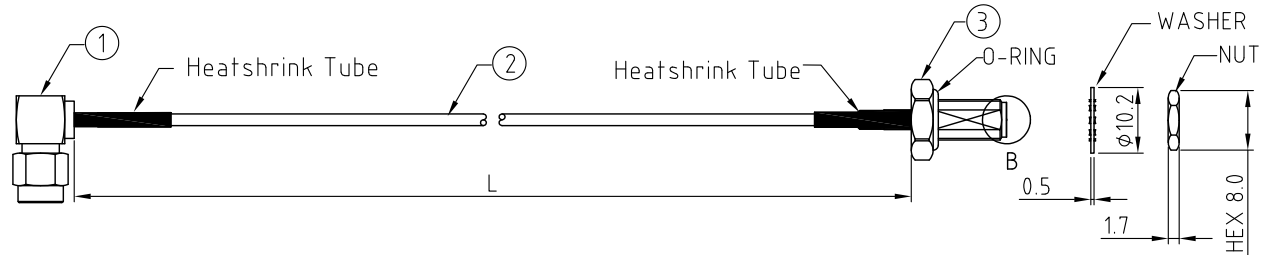

CABLE 252 RF: SMA R/A MALE PLUG + RP SMA FEMALE STRAIGHT BULKHEAD JACK W/O-RING RATED TO IP67/68 + RG178 CABLE

SPECIFICATIONS :

1. SMA RIGHT ANGLE PLUG, P/N: RFCT-SMA025-M78.
2. COAXIAL CABLE, SEE P/N OPTIONS FOR DETAIL.
3. RP SMA STRAIGHT BULKHEAD JACK W/O-RING RATED TO IP67/68, P/N: RFCT-SMA008-F78.

ENVIRONMENTAL:

- A. BULKHEAD MOUNTED CONNECTOR (RFCT-SMA008-F78) TESTED TO THE FOLLOWING SPECIFICATION:
- i. IP6X - DUST TIGHT - NO PARTICLE INGRESS.
 - ii. IPX7 WATERPROOF FOR 30 MINUTES UP TO 1 METER UNDERWATER.
 - iii. IPX8 WATERPROOF FOR 48 HOURS AT 1 METER UNDERWATER.
 - iv. IPX8 WATERPROOF FOR 12 HOURS AT 5 METERS UNDERWATER.
 - v. PRESSURE TEST - 1 BAR FOR 10 SECONDS.

NOTES:

1. THE ORIENTATION OF CONNECTORS ON DRAWING IS FOR REFERENCE ONLY, IF THE ORDER IS LEFT BLANK THE CONNECTOR WILL NOT HAVE FIXED ORIENTATION.
2. FIXED ORIENTATION IS SUGGESTED FOR CABLE LENGTH 25MM TO 100MM. PLEASE SPECIFY THE FIXED ORIENTATIONS FROM THE ORDER CODE (F1, F2, ETC)
3. CONTACT GRADCONN IF THE ORIENTATION YOU REQUIRE IS NOT SHOWN.
4. WORKING FREQUENCY RANGE: DC-3GHz.
5. OPERATING TEMPERATURE: -40°C TO +125°C
6. IMPEDANCE: 50 OHM

CABLE SIZE:
1 = RG178 CABLE, COLOR: BROWN.

WASHER AND NUT OPTIONS:
BLANK = SEPARATELY PACKED (STANDARD)
A = ALL ASSEMBLED WITH CONNECTOR

ORIENTATION OPTIONS:
BLANK = DOES NOT HAVE A FIXED ORIENTATION
F1 = SMA PLUG CONNECTION DOWN (L=50-200MM)
F2 = SMA PLUG CONNECTION UP (L=50-200MM)
(SEE NOTES 1, 2, 3 AND DIAGRAMS FOR MORE INFORMATION)