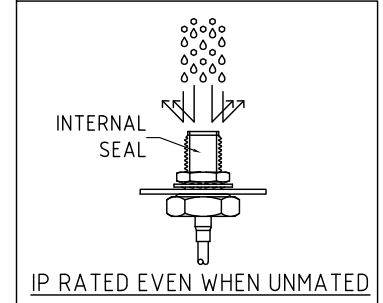

NOTES:

1. THE ORIENTATION OF CONNECTORS ON DRAWING IS FOR REFERENCE ONLY, IF THE ORDER IS LEFT BLANK THE CONNECTOR WILL NOT HAVE FIXED ORIENTATION.
2. FIXED ORIENTATION IS SUGGESTED FOR CABLE LENGTH 25MM TO 100MM. PLEASE SPECIFY THE FIXED ORIENTATIONS FROM THE ORDER CODE (F1, F2, ETC)
3. CONTACT GRADCONN IF THE ORIENTATION YOU REQUIRE IS NOT SHOWN.
4. WORKING FREQUENCY RANGE: DC-3GHz.
5. OPERATING TEMPERATURE: -40°C TO +125°C
6. IMPEDANCE: 50 OHM

CABLE SIZE:
1 = RG178 CABLE, COLOR: BROWN.

WASHER AND NUT OPTIONS:
BLANK = SEPARATELY PACKED (STANDARD)
A = ALL ASSEMBLED WITH CONNECTOR

ORIENTATION OPTIONS:
BLANK = DOES NOT HAVE A FIXED ORIENTATION
F1 = SMA PLUG CONNECTION DOWN (L=50-200MM)
F2 = SMA PLUG CONNECTION UP (L=50-200MM)
(SEE NOTES 1, 2, 3 AND DIAGRAMS FOR MORE INFORMATION)