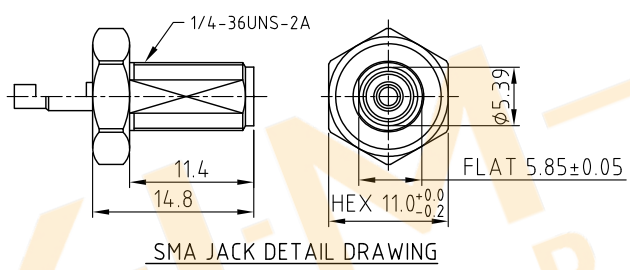

CABLE 252 RF: SMA R/A MALE PLUG + RP SMA FEMALE STRAIGHT BULKHEAD JACK W/O-RING RATED TO IP67/68 + RG178 CABLE

SPECIFICATIONS :

1. SMA RIGHT ANGLE PLUG, P/N: RFCT-SMA025-M78.
2. COAXIAL CABLE, SEE P/N OPTIONS FOR DETAIL.
3. RP SMA STRAIGHT BULKHEAD JACK W/O-RING RATED TO IP67/68, P/N: RFCT-SMA008-F78.

HOW TO ORDER
CABLE 252 RF - X X X X - X X - X - 1

"L" LENGTH IN MM:
eg: 100MM = 0100
(MIN. 0050-MAX.2000)
STANDARD = 0100, 0150, 0200
Tolerance: 50mm: ±2mm.
51-200mm: ±5mm.
201-500mm: ±7mm.
>501mm: ±10mm.

CABLE SIZE:
1 = RG178 CABLE, COLOR: BROWN.

WASHER AND NUT OPTIONS:
BLANK = SEPARATELY PACKED (STANDARD)
A = ALL ASSEMBLED WITH CONNECTOR

ORIENTATION OPTIONS:
BLANK = DOES NOT HAVE A FIXED ORIENTATION
F1 = SMA PLUG CONNECTION DOWN (L=50-200MM)
F2 = SMA PLUG CONNECTION UP (L=50-200MM)
(SEE NOTES 1, 2, 3 AND DIAGRAMS FOR MORE INFORMATION)