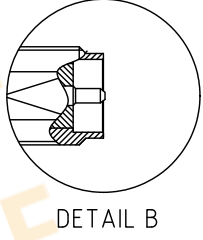

CABLE 252 RF: SMA R/A MALE PLUG + RP SMA FEMALE STRAIGHT BULKHEAD JACK W/O-RING RATED TO IP67/68 + RG178 CABLE

SPECIFICATIONS :

1. SMA RIGHT ANGLE PLUG, P/N: RFCT-SMA025-M78.
2. COAXIAL CABLE, SEE P/N OPTIONS FOR DETAIL.
3. RP SMA STRAIGHT BULKHEAD JACK W/O-RING RATED TO IP67/68, P/N: RFCT-SMA008-F78.

ENVIRONMENTAL:

- A. BULKHEAD MOUNTED CONNECTOR (RFCT-SMA008-F78) TESTED TO THE FOLLOWING SPECIFICATION:
- i. IP6X - DUST TIGHT - NO PARTICLE INGRESS.
  - ii. IPX7 WATERPROOF FOR 30 MINUTES UP TO 1 METER UNDERWATER.
  - iii. IPX8 WATERPROOF FOR 48 HOURS AT 1 METER UNDERWATER.
  - iv. IPX8 WATERPROOF FOR 12 HOURS AT 5 METERS UNDERWATER.
  - v. PRESSURE TEST - 1 BAR FOR 10 SECONDS.

NOTES:

1. THE ORIENTATION OF CONNECTORS ON DRAWING IS FOR REFERENCE ONLY, IF THE ORDER IS LEFT BLANK THE CONNECTOR WILL NOT HAVE FIXED ORIENTATION.
2. FIXED ORIENTATION IS SUGGESTED FOR CABLE LENGTH 25MM TO 100MM. PLEASE SPECIFY THE FIXED ORIENTATIONS FROM THE ORDER CODE (F1, F2, ETC)
3. CONTACT GRADCONN IF THE ORIENTATION YOU REQUIRE IS NOT SHOWN.
4. WORKING FREQUENCY RANGE: DC-3GHz.
5. OPERATING TEMPERATURE: -40°C TO +125°C
6. IMPEDANCE: 50 OHM