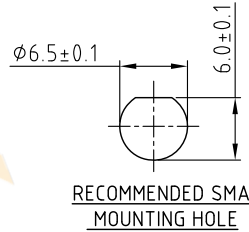

CABLE 252 RF: SMA R/A MALE PLUG + RP SMA FEMALE STRAIGHT BULKHEAD JACK W/O-RING RATED TO IP67/68 + RG178 CABLE

SPECIFICATIONS :

1. SMA RIGHT ANGLE PLUG, P/N: RFCT-SMA025-M78.
2. COAXIAL CABLE, SEE P/N OPTIONS FOR DETAIL.
3. RP SMA STRAIGHT BULKHEAD JACK W/O-RING RATED TO IP67/68, P/N: RFCT-SMA008-F78.

ENVIRONMENTAL:

- A. BULKHEAD MOUNTED CONNECTOR (RFCT-SMA008-F78) TESTED TO THE FOLLOWING SPECIFICATION:
- i. IP6X - DUST TIGHT - NO PARTICLE INGRESS.
  - ii. IPX7 WATERPROOF FOR 30 MINUTES UP TO 1 METER UNDERWATER.
  - iii. IPX8 WATERPROOF FOR 48 HOURS AT 1 METER UNDERWATER.
  - iv. IPX8 WATERPROOF FOR 12 HOURS AT 5 METERS UNDERWATER.
  - v. PRESSURE TEST - 1 BAR FOR 10 SECONDS.

NOTES:

1. THE ORIENTATION OF CONNECTORS ON DRAWING IS FOR REFERENCE ONLY, IF THE ORDER IS LEFT BLANK THE CONNECTOR WILL NOT HAVE FIXED ORIENTATION.
2. FIXED ORIENTATION IS SUGGESTED FOR CABLE LENGTH 25MM TO 100MM. PLEASE SPECIFY THE FIXED ORIENTATIONS FROM THE ORDER CODE (F1, F2, ETC)
3. CONTACT GRADCONN IF THE ORIENTATION YOU REQUIRE IS NOT SHOWN.
4. WORKING FREQUENCY RANGE: DC-3GHz.
5. OPERATING TEMPERATURE: -40°C TO +125°C
6. IMPEDANCE: 50 OHM