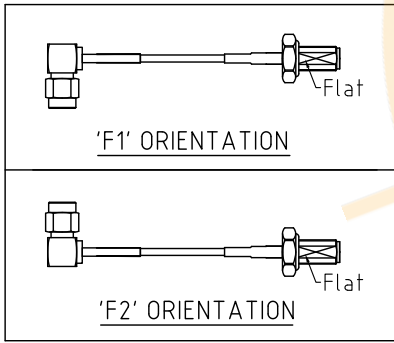

CABLE 252 RF: SMA R/A MALE PLUG + RP SMA FEMALE STRAIGHT BULKHEAD JACK W/O-RING RATED TO IP67/68 + RG178 CABLE

SPECIFICATIONS :

1. SMA RIGHT ANGLE PLUG, P/N: RFCT-SMA025-M78.
2. COAXIAL CABLE, SEE P/N OPTIONS FOR DETAIL.
3. RP SMA STRAIGHT BULKHEAD JACK W/O-RING RATED TO IP67/68, P/N: RFCT-SMA008-F78.

NOTES:

1. THE ORIENTATION OF CONNECTORS ON DRAWING IS FOR REFERENCE ONLY, IF THE ORDER IS LEFT BLANK THE CONNECTOR WILL NOT HAVE FIXED ORIENTATION.
2. FIXED ORIENTATION IS SUGGESTED FOR CABLE LENGTH 25MM TO 100MM. PLEASE SPECIFY THE FIXED ORIENTATIONS FROM THE ORDER CODE (F1, F2, ETC)
3. CONTACT GRADCONN IF THE ORIENTATION YOU REQUIRE IS NOT SHOWN.
4. WORKING FREQUENCY RANGE: DC-3GHz.
5. OPERATING TEMPERATURE: -40°C TO +125°C
6. IMPEDANCE: 50 OHM

CABLE SIZE:
1 = RG178 CABLE, COLOR: BROWN.

WASHER AND NUT OPTIONS:
BLANK = SEPARATELY PACKED (STANDARD)
A = ALL ASSEMBLED WITH CONNECTOR

ORIENTATION OPTIONS:
BLANK = DOES NOT HAVE A FIXED ORIENTATION
F1 = SMA PLUG CONNECTION DOWN (L=50-200MM)
F2 = SMA PLUG CONNECTION UP (L=50-200MM)
(SEE NOTES 1, 2, 3 AND DIAGRAMS FOR MORE INFORMATION)