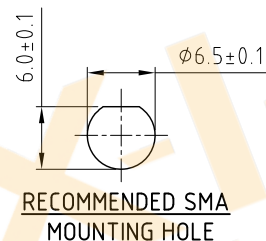

CABLE 399 RF: SMA STRAIGHT PLUG + SMA RIGHT ANGLE BULKHEAD JACK WITH O-RING RATED TO IP67/68 + MULTIPLE CABLE SIZES, 6GHz

SPECIFICATIONS :

1. SMA STRAIGHT PLUG, P/N:
   FOR RG178 CABLE: RFCT-SMA022-M78.
   FOR $\phi 1.13\text{MM}$ CABLE: RFCT-SMA011-M13.
2. COAXIAL CABLE, SEE P/N FOR DETAIL.
3. SMA RIGHT ANGLE BULKHEAD JACK WITH O-RING RATED TO IP67/68, GOLD PLATED, P/N:
   FOR RG178 CABLE: RFCT-SMA073-F78 W/SILICONE O-RING OR RFCT-SMA073-F78-3 W/FLUOROSILICONE O-RING.
   FOR $\phi 1.13\text{MM}$ CABLE: RFCT-SMA079-F13 W/SILICONE O-RING

ENVIRONMENTAL:

- A. BULKHEAD MOUNTED CONNECTOR (RFCT-SMA073-F78/RFCT-SMA079-F13) RATED TO THE FOLLOWING SPECIFICATION:
1. IP6X - DUST TIGHT - NO PARTICLE INGRESS.
  2. IPX7 WATERPROOF FOR 30 MINUTES UP TO 1 METER UNDERWATER.
  3. IPX8 WATERPROOF FOR 48 HOURS AT 1 METER UNDERWATER.

NOTES:

1. WORKING FREQUENCY RANGE: DC-6GHz.
2. OPERATING TEMPERATURE: -40°C TO $+125^{\circ}\text{C}$
3. IMPEDANCE: 50 OHM

SMA BULKHEAD JACK DETAIL DRAWING

HOW TO ORDER

CABLE 399 RF - X X X X - X - X - X

"L" LENGTH IN MM:
eg: 100MM = 0100
(MIN. 050-MAX.2000)
STANDARD = 0100, 0150, 0200
Tolerance: 50-200mm: $\pm 5\text{mm}$.
201-500mm: $\pm 7\text{mm}$.
>500mm: $\pm 10\text{mm}$.

O-RING MATERIAL OPTIONS:
BLANK = SILICONE, COLOR: RED (STANDARD)
F = FLUOROSILICONE, COLOR: BLACK

CABLE SIZE OPTIONS:
1 = RG178 CABLE, COLOR: BROWN
2 = $\phi 1.13\text{MM}$ CABLE, COLOR: GRAY

WASHER AND NUT OPTIONS:
BLANK = SEPARATELY PACKED (STANDARD)
A = ASSEMBLED WITH CONNECTOR