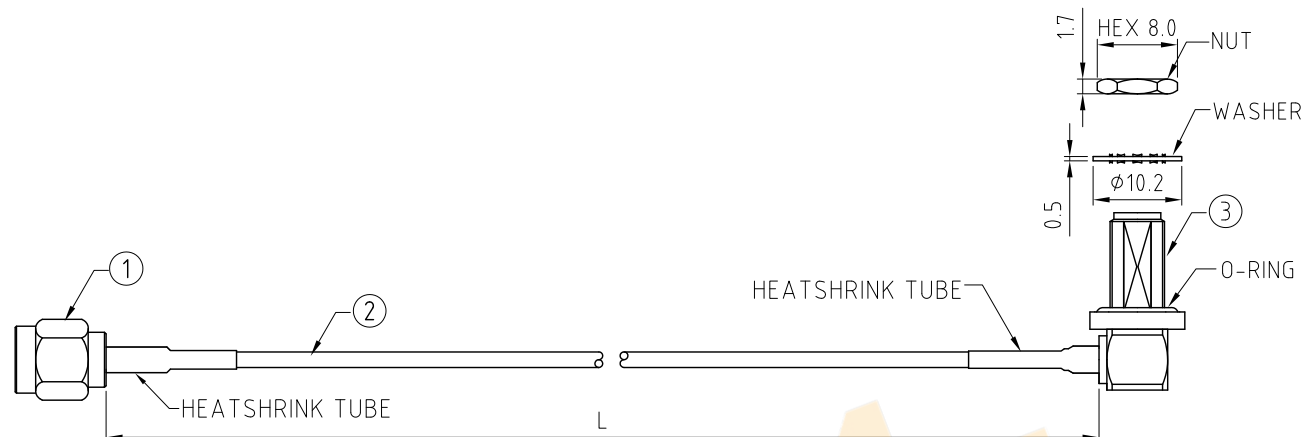

CABLE 399 RF: SMA STRAIGHT PLUG + SMA RIGHT ANGLE BULKHEAD JACK WITH O-RING RATED TO IP67/68 + MULTIPLE CABLE SIZES, 6GHz

SPECIFICATIONS :

1. SMA STRAIGHT PLUG, P/N:
   FOR RG178 CABLE: RFCT-SMA022-M78.
   FOR $\phi 1.13\text{MM}$ CABLE: RFCT-SMA011-M13.
2. COAXIAL CABLE, SEE P/N FOR DETAIL.
3. SMA RIGHT ANGLE BULKHEAD JACK WITH O-RING RATED TO IP67/68, GOLD PLATED, P/N:
   FOR RG178 CABLE: RFCT-SMA073-F78 W/SILICONE O-RING OR RFCT-SMA073-F78-3 W/FLUOROSILICONE O-RING.
   FOR $\phi 1.13\text{MM}$ CABLE: RFCT-SMA079-F13 W/SILICONE O-RING

ENVIRONMENTAL:

- A. BULKHEAD MOUNTED CONNECTOR (RFCT-SMA073-F78/RFCT-SMA079-F13) RATED TO THE FOLLOWING SPECIFICATION:
1. IP6X - DUST TIGHT - NO PARTICLE INGRESS.
  2. IPX7 WATERPROOF FOR 30 MINUTES UP TO 1 METER UNDERWATER.
  3. IPX8 WATERPROOF FOR 48 HOURS AT 1 METER UNDERWATER.

NOTES:

1. WORKING FREQUENCY RANGE: DC-6GHz.
2. OPERATING TEMPERATURE: -40°C TO $+125^{\circ}\text{C}$
3. IMPEDANCE: 50 OHM

SMA BULKHEAD JACK DETAIL DRAWING

HOW TO ORDER

CABLE 399 RF - X X X X - X - X - X

"L" LENGTH IN MM:
eg: 100MM = 0100
(MIN. 050-MAX.2000)
STANDARD = 0100, 0150, 0200
Tolerance: 50-200mm: $\pm 5\text{mm}$.
201-500mm: $\pm 7\text{mm}$.
>500mm: $\pm 10\text{mm}$.

O-RING MATERIAL OPTIONS:
BLANK = SILICONE, COLOR: RED (STANDARD)
F = FLUOROSILICONE, COLOR: BLACK

CABLE SIZE OPTIONS:
1 = RG178 CABLE, COLOR: BROWN
2 = $\phi 1.13\text{MM}$ CABLE, COLOR: GRAY

WASHER AND NUT OPTIONS:
BLANK = SEPARATELY PACKED (STANDARD)
A = ASSEMBLED WITH CONNECTOR