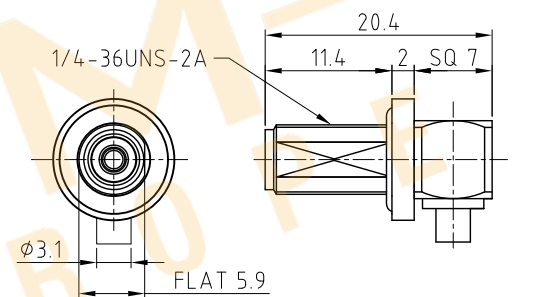

CABLE 399 RF: SMA STRAIGHT PLUG + SMA RIGHT ANGLE BULKHEAD JACK WITH O-RING RATED TO IP67/68 + MULTIPLE CABLE SIZES, 6GHz

SPECIFICATIONS :

1. SMA STRAIGHT PLUG, P/N:
   FOR RG178 CABLE: RFCT-SMA022-M78.
   FOR $\phi 1.13\text{MM}$ CABLE: RFCT-SMA011-M13.
2. COAXIAL CABLE, SEE P/N FOR DETAIL.
3. SMA RIGHT ANGLE BULKHEAD JACK WITH O-RING RATED TO IP67/68, GOLD PLATED, P/N:
   FOR RG178 CABLE: RFCT-SMA073-F78 W/SILICONE O-RING OR RFCT-SMA073-F78-3 W/FLUOROSILICONE O-RING.
   FOR $\phi 1.13\text{MM}$ CABLE: RFCT-SMA079-F13 W/SILICONE O-RING

ENVIRONMENTAL:

- A. BULKHEAD MOUNTED CONNECTOR (RFCT-SMA073-F78/RFCT-SMA079-F13) RATED TO THE FOLLOWING SPECIFICATION:
1. IP6X - DUST TIGHT - NO PARTICLE INGRESS.
  2. IPX7 WATERPROOF FOR 30 MINUTES UP TO 1 METER UNDERWATER.
  3. IPX8 WATERPROOF FOR 48 HOURS AT 1 METER UNDERWATER.

NOTES:

1. WORKING FREQUENCY RANGE: DC-6GHz.
2. OPERATING TEMPERATURE: -40°C TO $+125^{\circ}\text{C}$
3. IMPEDANCE: 50 OHM

SMA BULKHEAD JACK DETAIL DRAWING

HOW TO ORDER

CABLE 399 RF - X X X X - X - X - X

"L" LENGTH IN MM:
eg: 100MM = 0100
(MIN. 050-MAX.2000)
STANDARD = 0100, 0150, 0200
Tolerance: 50-200mm: $\pm 5\text{mm}$.
201-500mm: $\pm 7\text{mm}$.
>500mm: $\pm 10\text{mm}$.

O-RING MATERIAL OPTIONS:
BLANK = SILICONE, COLOR: RED (STANDARD)
F = FLUOROSILICONE, COLOR: BLACK

CABLE SIZE OPTIONS:
1 = RG178 CABLE, COLOR: BROWN
2 = $\phi 1.13\text{MM}$ CABLE, COLOR: GRAY

WASHER AND NUT OPTIONS:
BLANK = SEPARATELY PACKED (STANDARD)
A = ASSEMBLED WITH CONNECTOR