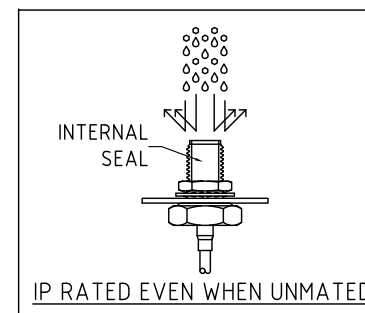

REV.	DATE & DRN
10	20/04/20 - N/W RELEASE
11	24/07/20 - N/W AMEND OPERATING TEMP.
12	25/02/21 - N/W ADD IP RATION
13	05/07/23 - N/W ADD P O-RING OPTION
14	31/03/24 - CC ADD IP RATING VIEW

Distributed by:

www.texim-europe.com

Scale: NTS	THIRD ANGLE	Unstated Tolerances:
Drawn: CC		.X N/A .XX N/A .XXX N/A ANGLES N/A
App'd: XXX	Title CABLE ASSEMBLY	
Date: 31 MAR. '24	Revision: 1.4	Unit: mm

IP Rated RF Products

www.gradconn.com

Type: Cable 399 RF
CABLE 399 RF
Drawing Number:
Sheet 1 of 1
Drawing © E and O E