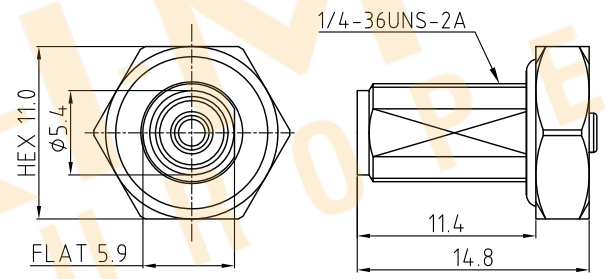

CAB529RF: I-PEX MHF LK + SMA STRAIGHT BULKHEAD JACK WITH O-RING RATED TO IP67/68 + Ø1.37MM CABLE, 8GHz

SPECIFICATIONS :

1. I-PEX MHF LK PLUG, P/N: 20670-001R-37 + 3376-000.
2. Ø1.37MM COAXIAL CABLE, COLOR: BLACK.
3. SMA STRAIGHT BULKHEAD JACK WITH O-RING RATED TO IP67/68, P/N: RFCT-SMA108-F37.

HOW TO ORDER
 CAB529RF - X X X X - X X - X - 1

"L" LENGTH IN MM
 eg: 100MM = 0100
 (MIN. 0050-MAX.0400)
 STANDARD = 0100, 0150, 0200)
 Tolerance: 50-200mm: ±5mm.
 201-400mm: ±7mm.

WASHER AND NUT OPTIONS:
 BLANK = SEPERATELY PACKED (STANDARD)
 A = ASSEMBLED WITH CONNECTOR