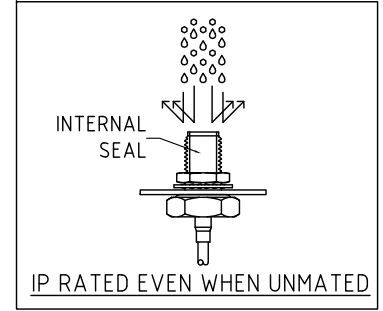

REV. DATE & DRN
11 22/05/73 - NYW RELEASE
12 03/02/74 - NYW DESIGN CHANGE TO TIP TO FLAT
12 03/02/74 - CC ADD IP RATING VIEW

Distributed by:

www.texim-europe.com

Scale: NTS	THIRD ANGLE	Unstated Tolerances: .X N/A .XX N/A .XXX N/A ANGLES N/A
Drawn: CC		
App'd: XXX	Title CABLE ASSEMBLY	
Date: 3 FEB. '24	Revision: 1.2	Unit: mm

IP Rated RF Products

www.gradconn.com

Drawing Number: CAB529RF	
Sheet 1	of 1
Drawing ©	E and O E