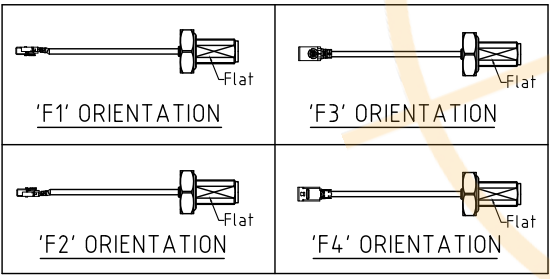

HOW TO ORDER
 CAB529RF - X X X X - X X - X - 1

"L" LENGTH IN MM
 eg: 100MM = 0100
 (MIN. 0050-MAX.0400)
 STANDARD = 0100, 0150, 0200)
 Tolerance: 50-200mm: ±5mm.
 201-400mm: ±7mm.

WASHER AND NUT OPTIONS:
 BLANK = SEPERATELY PACKED (STANDARD)
 A = ASSEMBLED WITH CONNECTOR

ORIENTATION OPTIONS:
 BLANK = DOES NOT HAVE A FIXED ORIENTATION
 F1 = MHF CONNECTION DOWN (L=50-200MM)
 F2 = MHF CONNECTION UP (L=50-200MM)
 F3 = MHF CONNECTION AND D FLAT SAME ORIENTATION (L=50-200MM)
 F4 = MHF CONNECTION AND D FLAT OPPOSITE ORIENTATION (L=50-200MM)
 (SEE NOTES 1, 2, 3 AND DIAGRAMS FOR MORE INFORMATION)