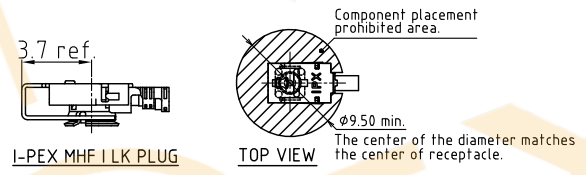

CAB529RF: I-PEX MHF LK + SMA STRAIGHT BULKHEAD JACK WITH O-RING RATED TO IP67/68 + Ø1.37MM CABLE, 8GHz

SPECIFICATIONS :

1. I-PEX MHF LK PLUG, P/N: 20670-001R-37 + 3376-000.
2. Ø1.37MM COAXIAL CABLE, COLOR: BLACK.
3. SMA STRAIGHT BULKHEAD JACK WITH O-RING RATED TO IP67/68, P/N: RFCT-SMA108-F37.

ENVIRONMENTAL:

- A. BULKHEAD MOUNTED CONNECTOR (RFCT-SMA108-F37) RATED TO THE FOLLOWING SPECIFICATION:
- i. IP6X - DUST TIGHT - NO PARTICLE INGRESS.
  - ii. IPX7 WATERPROOF FOR 30 MINUTES UP TO 1 METER UNDERWATER.
  - iii. IPX8 WATERPROOF FOR 48 HOURS AT 1 METER UNDERWATER.

NOTES:

1. WORKING FREQUENCY RANGE: DC-8GHz.
2. OPERATING TEMPERATURE: -40°C TO +85°C.
3. IMPEDANCE: 50 Ohm.

USAGE PRECAUTIONS: CABLES USING 'MICRO' COAX ARE DELICATE:
(i) HANDLE WITH CARE.
(ii) DO NOT TWIST; APPLY EXCESSIVE FORCES OR SHARP BENDS TO THE CABLE. DO NOT FORCEFULLY DEFORM WIRES.
(iii) CONSULT CONNECTOR MANUFACTURER'S DATASHEETS FOR DETAILED NOTES ON HANDLING INSTRUCTIONS.

HOW TO ORDER
CAB529RF - X X X X - X X - X - 1

"L" LENGTH IN MM
eg: 100MM = 0100
(MIN. 0050-MAX.0400)
STANDARD = 0100, 0150, 0200)
Tolerance: 50-200mm: ±5mm.
201-400mm: ±7mm.

WASHER AND NUT OPTIONS:
BLANK = SEPERATELY PACKED (STANDARD)
A = ASSEMBLED WITH CONNECTOR

ORIENTATION OPTIONS:
BLANK = DOES NOT HAVE A FIXED ORIENTATION
F1 = MHF CONNECTION DOWN (L=50-200MM)
F2 = MHF CONNECTION UP (L=50-200MM)
F3 = MHF CONNECTION AND D FLAT SAME ORIENTATION (L=50-200MM)
F4 = MHF CONNECTION AND D FLAT OPPOSITE ORIENTATION (L=50-200MM)
(SEE NOTES 1, 2, 3 AND DIAGRAMS FOR MORE INFORMATION)