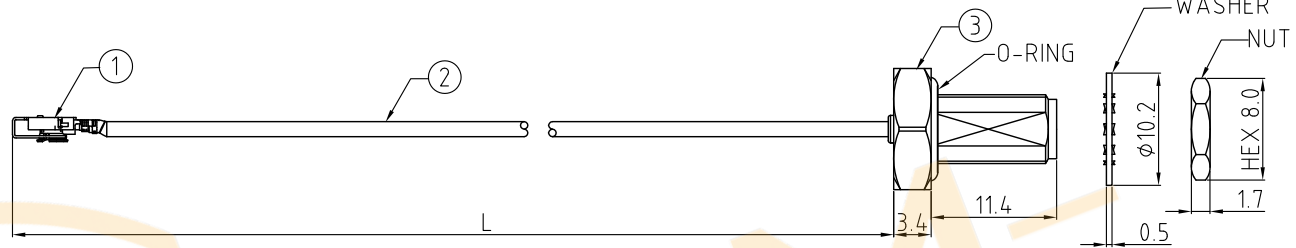

CAB529RF: I-PEX MHF LK + SMA STRAIGHT BULKHEAD JACK WITH O-RING RATED TO IP67/68 + Ø1.37MM CABLE, 8GHz

SPECIFICATIONS :

1. I-PEX MHF LK PLUG, P/N: 20670-001R-37 + 3376-000.
2. Ø1.37MM COAXIAL CABLE, COLOR: BLACK.
3. SMA STRAIGHT BULKHEAD JACK WITH O-RING RATED TO IP67/68, P/N: RFCT-SMA108-F37.

ENVIRONMENTAL:

- A. BULKHEAD MOUNTED CONNECTOR (RFCT-SMA108-F37) RATED TO THE FOLLOWING SPECIFICATION:
- i. IP6X - DUST TIGHT - NO PARTICLE INGRESS.
 - ii. IPX7 WATERPROOF FOR 30 MINUTES UP TO 1 METER UNDERWATER.
 - iii. IPX8 WATERPROOF FOR 48 HOURS AT 1 METER UNDERWATER.

HOW TO ORDER
 CAB529RF - X X X X - X X - X - 1

"L" LENGTH IN MM
 eg: 100MM = 0100
 (MIN. 0050-MAX.0400)
 STANDARD = 0100, 0150, 0200)
 Tolerance: 50-200mm: ±5mm.
 201-400mm: ±7mm.

WASHER AND NUT OPTIONS:
 BLANK = SEPERATELY PACKED (STANDARD)
 A = ASSEMBLED WITH CONNECTOR