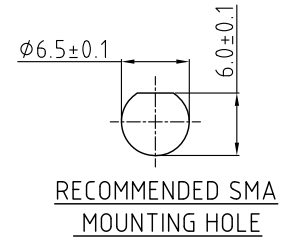

HOW TO ORDER
 CAB529RF - X X X X - X X - X - 1

"L" LENGTH IN MM
 eg: 100MM = 0100
 (MIN. 0050-MAX.0400)
 STANDARD = 0100, 0150, 0200)
 Tolerance: 50-200mm: ±5mm.
 201-400mm: ±7mm.

WASHER AND NUT OPTIONS:
 BLANK = SEPERATELY PACKED (STANDARD)
 A = ASSEMBLED WITH CONNECTOR