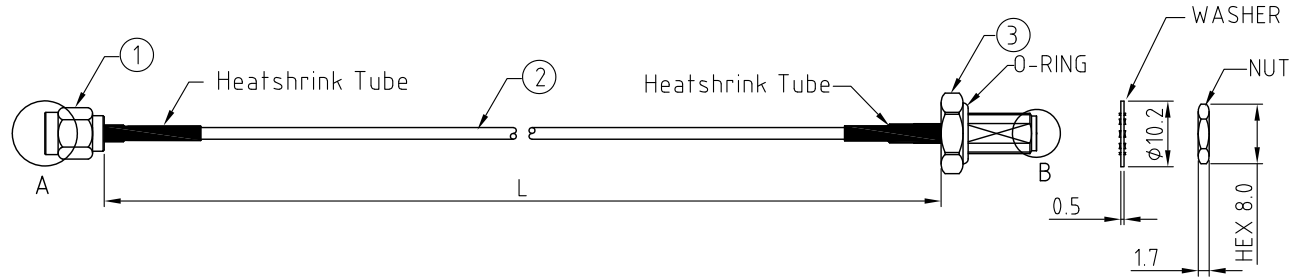

CABLE 234 RF: RP SMA STRAIGHT PLUG + RP SMA STRAIGHT BULKHEAD JACK W/O-RING RATED TO IP67/68 + MULTIPLE CABLE SIZES

SPECIFICATIONS :

1. RP SMA STRAIGHT PLUG, P/N:
 FOR RG178 CABLE: RFCT-SMA017-M78.
 FOR ϕ 1.13MM CABLE: RFCT-SMA042-M13.
 FOR RG316 CABLE: RFCT-SMA017-M74.
2. COAXIAL CABLE, SEE P/N FOR DETAIL.
3. RP SMA STRAIGHT BULKHEAD JACK W/O-RING RATED TO IP67/68, P/N:
 FOR ϕ 1.13MM~RG178 CABLE: RFCT-SMA008-F78.
 FOR RG316 CABLE: RFCT-SMA008-F74.

ENVIRONMENTAL:

- A. BULKHEAD MOUNTED CONNECTOR (RFCT-SMA008-Fxx) TESTED TO THE FOLLOWING SPECIFICATION:
- i. IP6X - DUST TIGHT - NO PARTICLE INGRESS.
 - ii. IPX7 WATERPROOF FOR 30 MINUTES UP TO 1 METER UNDERWATER.
 - iii. IPX8 WATERPROOF FOR 48 HOURS AT 1 METER UNDERWATER.
 - iv. IPX8 WATERPROOF FOR 12 HOURS AT 5 METERS UNDERWATER.
 - v. PRESSURE TEST - 1 BAR FOR 10 SECONDS.