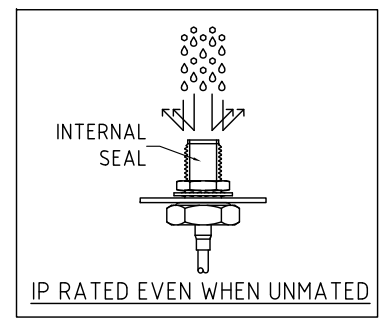

CABLE SIZE OPTIONS:
 1 = RG178 CABLE, COLOR: BROWN.
 2 = ϕ 1.13MM CABLE, COLOR: GRAY.
 3 = RG316 CABLE, COLOR: BROWN.

WASHER AND NUT OPTIONS:
 BLANK = SEPARATELY PACKED (STANDARD)
 A = ALL ASSEMBLED WITH CONNECTOR