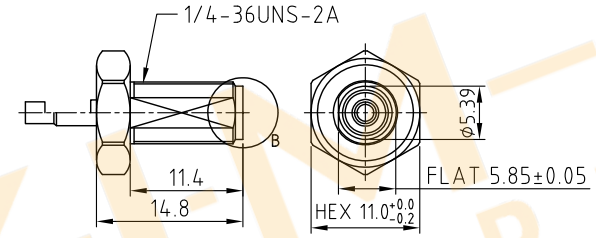

CABLE 234 RF: RP SMA STRAIGHT PLUG + RP SMA STRAIGHT BULKHEAD JACK W/O-RING RATED TO IP67/68 + MULTIPLE CABLE SIZES

SPECIFICATIONS :

1. RP SMA STRAIGHT PLUG, P/N:
 FOR RG178 CABLE: RFCT-SMA017-M78.
 FOR ϕ 1.13MM CABLE: RFCT-SMA042-M13.
 FOR RG316 CABLE: RFCT-SMA017-M74.
2. COAXIAL CABLE, SEE P/N FOR DETAIL.
3. RP SMA STRAIGHT BULKHEAD JACK W/O-RING RATED TO IP67/68, P/N:
 FOR ϕ 1.13MM~RG178 CABLE: RFCT-SMA008-F78.
 FOR RG316 CABLE: RFCT-SMA008-F74.

NOTES:

1. WORKING FREQUENCY RANGE: DC-3GHz.
2. OPERATING TEMPERATURE: -40°C~+125°C
3. IMPEDANCE: 50 OHM.

HOW TO ORDER
 CABLE 234 RF - X X X X - X - X

"L" LENGTH IN MM:
 eg: 100MM = 0100
 (MIN. 0050-MAX.2000
 STANDARD = 0100, 0150, 0200)
 Tolerance: <50mm: ±2mm.
 51-200mm: ±5mm.
 201-500mm: ±7mm.
 >501mm: ±10mm.