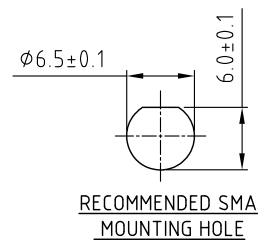

HOW TO ORDER
CABLE 234 RF - X X X X - X - X

"L" LENGTH IN MM:
eg: 100MM = 0100
(MIN. 0050-MAX.2000
STANDARD = 0100, 0150, 0200)
Tolerance: <50mm: ±2mm.
51-200mm: ±5mm.
201-500mm: ±7mm.
>501mm: ±10mm.

CABLE SIZE OPTIONS:
1 = RG178 CABLE, COLOR: BROWN.
2 = ϕ 1.13MM CABLE, COLOR: GRAY.
3 = RG316 CABLE, COLOR: BROWN.

WASHER AND NUT OPTIONS:
BLANK = SEPARATELY PACKED (STANDARD)
A = ALL ASSEMBLED WITH CONNECTOR