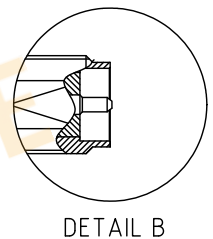

CABLE 234 RF: RP SMA STRAIGHT PLUG + RP SMA STRAIGHT BULKHEAD JACK W/O-RING RATED TO IP67/68 + MULTIPLE CABLE SIZES

SPECIFICATIONS :

1. RP SMA STRAIGHT PLUG, P/N:
  FOR RG178 CABLE: RFCT-SMA017-M78.
  FOR ϕ 1.13MM CABLE: RFCT-SMA042-M13.
  FOR RG316 CABLE: RFCT-SMA017-M74.
2. COAXIAL CABLE, SEE P/N FOR DETAIL.
3. RP SMA STRAIGHT BULKHEAD JACK W/O-RING RATED TO IP67/68, P/N:
  FOR ϕ 1.13MM~RG178 CABLE: RFCT-SMA008-F78.
  FOR RG316 CABLE: RFCT-SMA008-F74.

ENVIRONMENTAL:

- A. BULKHEAD MOUNTED CONNECTOR (RFCT-SMA008-Fxx) TESTED TO THE FOLLOWING SPECIFICATION:
- i. IP6X - DUST TIGHT - NO PARTICLE INGRESS.
  - ii. IPX7 WATERPROOF FOR 30 MINUTES UP TO 1 METER UNDERWATER.
  - iii. IPX8 WATERPROOF FOR 48 HOURS AT 1 METER UNDERWATER.
  - iv. IPX8 WATERPROOF FOR 12 HOURS AT 5 METERS UNDERWATER.
  - v. PRESSURE TEST - 1 BAR FOR 10 SECONDS.

NOTES:

1. WORKING FREQUENCY RANGE: DC-3GHz.
2. OPERATING TEMPERATURE: -40°C~+125°C
3. IMPEDANCE: 50 OHM.

HOW TO ORDER
CABLE 234 RF - X X X X - X - X

"L" LENGTH IN MM:
eg: 100MM = 0100
(MIN. 0050-MAX.2000
STANDARD = 0100, 0150, 0200)
Tolerance: <50mm: ±2mm.
51-200mm: ±5mm.
201-500mm: ±7mm.
>501mm: ±10mm.

CABLE SIZE OPTIONS:
1 = RG178 CABLE, COLOR: BROWN.
2 = ϕ 1.13MM CABLE, COLOR: GRAY.
3 = RG316 CABLE, COLOR: BROWN.

WASHER AND NUT OPTIONS:
BLANK = SEPARATELY PACKED (STANDARD)
A = ALL ASSEMBLED WITH CONNECTOR

REV. DATE & DRN
10 28/05/16 - R/JH RELEASE
11 20/02/17 - NYW
ADD I35 CABLE OPTION
12 ADD I36 I37 NYW METAL DRAWING
13 27/05/19 NYW
ADD OPERATING TEMP.
14 02/09/21-NYW
ADD IMPEDANCE
15 19/01/22 - NYW
ADD CABLE SIZE 3 OPTION.
AMEND OPERATING TEMP.
16 03/03/24 - CC
ADD IP RATING VIEW

Distributed by:

www.texim-europe.com