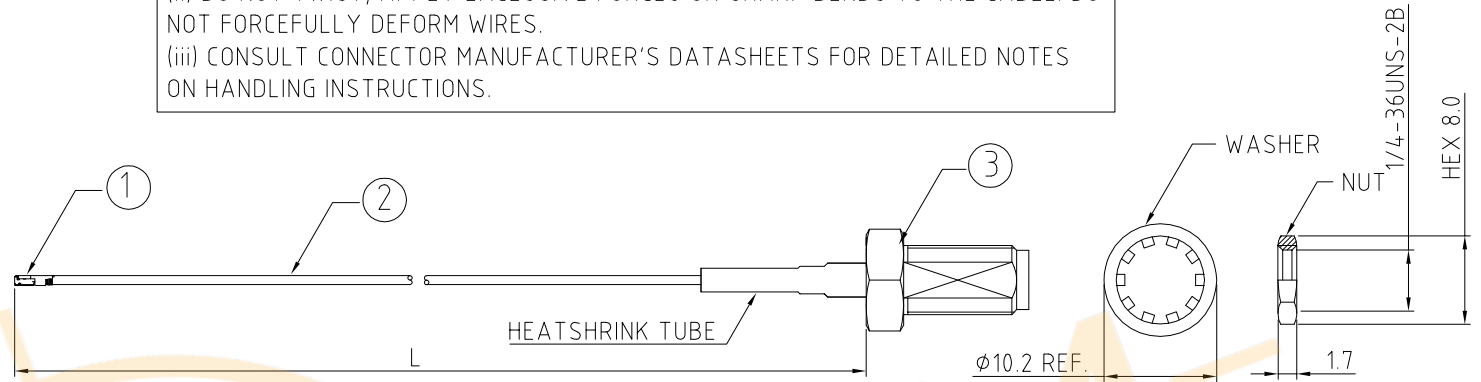

CABLE 355 RF: RF CABLE ASSEMBLY, I-PEX MHF IV PLUG + STRAIGHT SMA BULKHEAD JACK + 0.81MM CABLE - 6GHz

SPECIFICATIONS:

1. I-PEX MHF IV PLUG, P/N: 20448-001R-081
2. 0.81 COAXIAL CABLE, COLOR: GRAY
3. SMA STRAIGHT BULKHEAD JACK, GOLD, P/N: RFCT-SMA049-F08.

NOTES:

1. THE ORIENTATION OF CONNECTORS ON DRAWING IS FOR REFERENCE ONLY, IF THE ORDER IS LEFT BLANK THE CONNECTOR WILL NOT HAVE FIXED ORIENTATION.
2. FIXED ORIENTATION IS SUGGESTED FOR CABLE LENGTH 25M TO 100MM. PLEASE SPECIFY THE FIXED ORIENTATIONS FROM THE ORDER CODE (F1, F2, ETC)
3. CONTACT GRAD CONN IF THE ORIENTATION YOU REQUIRE IS NOT SHOWN.
4. WORKING FREQUENCY RANGE: DC-6GHz.
5. OPERATING TEMPERATURE: -40°C~+85°C
6. IMPEDANCE: 50 OHM

USAGE PRECAUTIONS: CABLES USING 'MICRO' COAX ARE DELICATE:
(i) HANDLE WITH CARE.
(ii) DO NOT TWIST; APPLY EXCESSIVE FORCES OR SHARP BENDS TO THE CABLE. DO NOT FORCEFULLY DEFORM WIRES.
(iii) CONSULT CONNECTOR MANUFACTURER'S DATASHEETS FOR DETAILED NOTES ON HANDLING INSTRUCTIONS.

SMA JACK DETAIL DIMENSION

HOW TO ORDER

CABLE 355 RF - XXX - XX - X

"L" LENGTH IN MM
eg: 100MM = 100
(MIN. = 025, MAX. = 400)
STANDARD = 100, 150, 200)
Tolerance: <50mm : ±2mm.
51-200mm : ±5mm.
201-400mm : ±7mm.

WASHER AND NUT OPTIONS:
BLANK = SEPERATELY PACKED (STANDARD)
A = ASSEMBLED WITH CONNECTOR

ORIENTATION OPTIONS:
BLANK = DOES NOT HAVE A FIXED ORIENTATION
F1 = MHF CONNECTION DOWN (L=25-220MM)
F2 = MHF CONNECTION UP (L=25-220MM)
(SEE NOTES 1, 2, 3 AND DIAGRAMS FOR MORE INFORMATION)