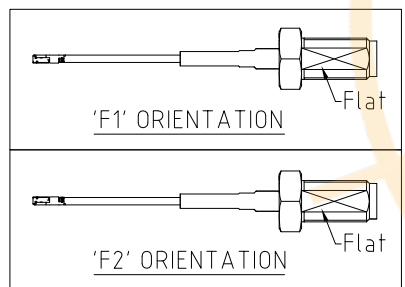

SMA JACK DETAIL DIMENSION

RECOMMENDED SMA MOUNTING HOLE

HOW TO ORDER

CABLE 355 RF - XXX - XX - X

"L" LENGTH IN MM
 eg: 100MM = 100
 (MIN. = 025, MAX. = 400)
 STANDARD = 100, 150, 200)
 Tolerance: <50mm : ±2mm.
 51-200mm : ±5mm.
 201-400mm : ±7mm.

WASHER AND NUT OPTIONS:
 BLANK = SEPERATELY PACKED (STANDARD)
 A = ASSEMBLED WITH CONNECTOR

ORIENTATION OPTIONS:
 BLANK = DOES NOT HAVE A FIXED ORIENTATION
 F1 = MHF CONNECTION DOWN (L=25-220MM)
 F2 = MHF CONNECTION UP (L=25-220MM)
 (SEE NOTES 1, 2, 3 AND DIAGRAMS FOR MORE INFORMATION)