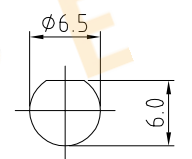

SMA JACK DETAIL DIMENSION

RECOMMENDED SMA MOUNTING HOLE

HOW TO ORDER

CABLE 355 RF - XXX - XX - X

"L" LENGTH IN MM
 eg: 100MM = 100
 (MIN. = 025, MAX. = 400)
 STANDARD = 100, 150, 200)
 Tolerance: <50mm : ±2mm.
 51-200mm : ±5mm.
 201-400mm : ±7mm.