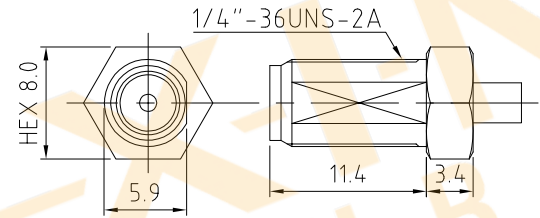

CABLE 355 RF: RF CABLE ASSEMBLY, I-PEX MHF IV PLUG + STRAIGHT SMA BULKHEAD JACK + 0.81MM CABLE - 6GHz

SPECIFICATIONS:

1. I-PEX MHF IV PLUG, P/N: 20448-001R-081
2. 0.81 COAXIAL CABLE, COLOR: GRAY
3. SMA STRAIGHT BULKHEAD JACK, GOLD, P/N: RFCT-SMA049-F08.

NOTES:

1. THE ORIENTATION OF CONNECTORS ON DRAWING IS FOR REFERENCE ONLY, IF THE ORDER IS LEFT BLANK THE CONNECTOR WILL NOT HAVE FIXED ORIENTATION.
2. FIXED ORIENTATION IS SUGGESTED FOR CABLE LENGTH 25M TO 100MM. PLEASE SPECIFY THE FIXED ORIENTATIONS FROM THE ORDER CODE (F1, F2, ETC)
3. CONTACT GRAD CONN IF THE ORIENTATION YOU REQUIRE IS NOT SHOWN.
4. WORKING FREQUENCY RANGE: DC-6GHz.
5. OPERATING TEMPERATURE: -40°C~+85°C
6. IMPEDANCE: 50 OHM

SMA JACK DETAIL DIMENSION

RECOMMENDED SMA MOUNTING HOLE

HOW TO ORDER

CABLE 355 RF - XXX - XX - X

"L" LENGTH IN MM
 eg: 100MM = 100
 (MIN. = 025, MAX. = 400)
 STANDARD = 100, 150, 200)
 Tolerance: <50mm : ±2mm.
 51-200mm : ±5mm.
 201-400mm : ±7mm.

WASHER AND NUT OPTIONS:
 BLANK = SEPERATELY PACKED (STANDARD)
 A = ASSEMBLED WITH CONNECTOR

ORIENTATION OPTIONS:
 BLANK = DOES NOT HAVE A FIXED ORIENTATION
 F1 = MHF CONNECTION DOWN (L=25-220MM)
 F2 = MHF CONNECTION UP (L=25-220MM)
 (SEE NOTES 1, 2, 3 AND DIAGRAMS FOR MORE INFORMATION)