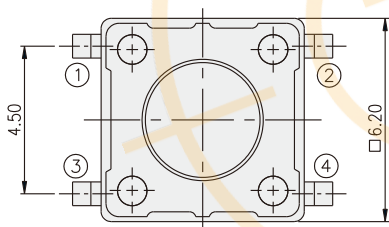

TACT SWITCH DTS(G)-6 SERIES

6x6 Through Hole & Ground Terminal Type

Distributed by:

FEATURES

- ※ Compact size 6x6mm
- ※ Sharp tactile feeling
- ※ Cap options

APPLICATION

- ※ Audio, OA equipment
- ※ Instrumentation
- ※ Industrial

SPECIFICATION

Contact Rating	50mA, 12V DC
Contact Resistance	100mΩ max.
Insulation Resistance	100MΩ min. 500V DC
Dielectric Strength	250V AC/1 minute
Operating Force	70±30gf, Blue(U) 100±50gf, Black(K) 160±50gf, Brown(N) 260±50gf, Red(R) 320±80gf, Salmon(S) 520±130gf, Yellow(Y)
Travel	0.25mm
Operating Life	Phosphor Bronze Dome 50,000 cycles for 520/320gf 100,000 cycles for 260gf 200,000 cycles for 160/100/70gf
	Stainless Steel Dome 300,000 cycles for 520/320gf 500,000 cycles for 260gf 1,000,000 cycles for 160/100/70gf
Operating Temp.	-25°C ~ +70°C
Storage Temp.	-30°C ~ +80°C

HOW TO ORDER

D T S ☐ - 6 ☐ - ☐ - ☐ - ☐ - ☐

☐=Without Ground Pin
G=With Ground Pin

Height:
1=4.30mm
2=5.00mm
3=7.00mm
44=7.30mm (SQ.)x2.40mm
48=7.30mm (SQ.)x2.80mm
5=9.50mm
6=13.00mm
8=11.30mm
9=19.50mm

Package:
☐=Bulk pack
▲B=Tube
(▲DTS-61, 62 Only)

V=RoHS & Lead Free Solderable
Q=Halogen Free

☐=Phosphor Bronze Dome
S=Stainless Steel Dome

Operating Force:
U=Blue, 70gf
K=Black, 100gf
N=Brown, 160gf
R=Red, 260gf
S=Salmon, 320gf
Y=Yellow, 520gf

PACKAGE

<Bag>
1000 pcs
<Tub>
DTS-61/62: 75 pcs

CIRCUIT

DTS-6

PART NO.	H
DTS-61	4.30
DTS-62	5.00
DTS-63	7.00
DTS-65	9.50
DTS-66	13.00
DTS-68	11.30
DTS-69	19.50