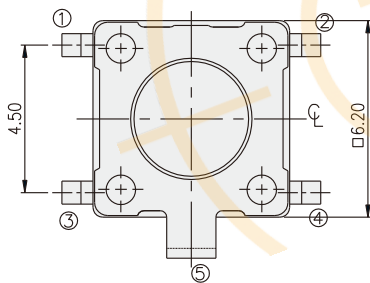

TACT SWITCH
DTS(G)-6 SERIES

**6x6 Through Hole
& Ground Terminal Type**

Distributed by:

DTS-644(8)

PART NO.	□A	□B
DTS-644	2.40	1.60
DTS-648	2.80	2.00

TACT SWITCH

DTSG-6

PART NO.	H
DTSG-61	4.30
DTSG-62	5.00
DTSG-63	7.00
DTSG-65	9.50
DTSG-66	13.00
DTSG-68	11.30
DTSG-69	19.50