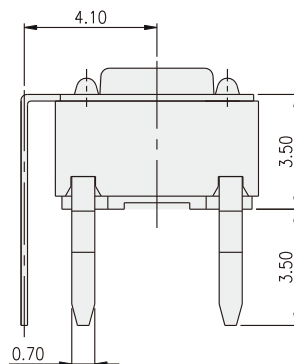

HOW TO ORDER

D T S - 6 - - - -

=Without Ground Pin
G=With Ground Pin

Height:
1=4.30mm
2=5.00mm
3=7.00mm
44=7.30mm (SQ.)x2.40mm
48=7.30mm (SQ.)x2.80mm
5=9.50mm
6=13.00mm
8=11.30mm
9=19.50mm

Package:
=Bulk pack
▲B=Tube
(▲DTS-61, 62 Only)

DTS-644(8)

PART NO.	□A	□B
DTS-644	2.40	1.60
DTS-648	2.80	2.00

TACT SWITCH

DTSG-6

PART NO.	H
DTSG-61	4.30
DTSG-62	5.00
DTSG-63	7.00
DTSG-65	9.50
DTSG-66	13.00
DTSG-68	11.30
DTSG-69	19.50

Disclaimer

ALL PRODUCTS, PRODUCT SPECIFICATIONS AND DATA ARE SUBJECT TO CHANGE WITHOUT NOTICE TO IMPROVE RELIABILITY, FUNCTION OR DESIGN OR OTHERWISE.