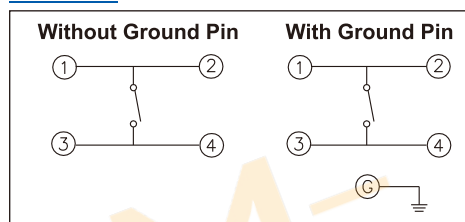

TACT SWITCH DTS(G)-6 SERIES

6x6 Through Hole & Ground Terminal Type

Distributed by:

FEATURES

- ※ Compact size 6x6mm
- ※ Sharp tactile feeling
- ※ Cap options

APPLICATION

- ※ Audio, OA equipment
- ※ Instrumentation
- ※ Industrial

SPECIFICATION

Contact Rating	50mA, 12V DC
Contact Resistance	100mΩ max.
Insulation Resistance	100MΩ min. 500V DC
Dielectric Strength	250V AC/1 minute
Operating Force	70±30gf, Blue(U) 100±50gf, Black(K) 160±50gf, Brown(N) 260±50gf, Red(R) 320±80gf, Salmon(S) 520±130gf, Yellow(Y)
Travel	0.25mm
Operating Life	Phosphor Bronze Dome 50,000 cycles for 520/320gf 100,000 cycles for 260gf 200,000 cycles for 160/100/70gf
	Stainless Steel Dome 300,000 cycles for 520/320gf 500,000 cycles for 260gf 1,000,000 cycles for 160/100/70gf
Operating Temp.	-25°C ~ +70°C
Storage Temp.	-30°C ~ +80°C

HOW TO ORDER

D T S ☐ - 6 ☐ - ☐ - ☐ - ☐ - ☐

☐=Without Ground Pin
G=With Ground Pin

Height:
1=4.30mm
2=5.00mm
3=7.00mm
44=7.30mm (SQ.)x2.40mm
48=7.30mm (SQ.)x2.80mm
5=9.50mm
6=13.00mm
8=11.30mm
9=19.50mm

Package:
☐=Bulk pack
▲B=Tube
(▲DTS-61, 62 Only)

V=RoHS & Lead Free Solderable
Q=Halogen Free

☐=Phosphor Bronze Dome
S=Stainless Steel Dome

Operating Force:
U=Blue, 70gf
K=Black, 100gf
N=Brown, 160gf
R=Red, 260gf
S=Salmon, 320gf
Y=Yellow, 520gf

PACKAGE

<Bag>
1000 pcs
<Tub>
DTS-61/62: 75 pcs

CIRCUIT

DTS-6

PART NO.	H
DTS-61	4.30
DTS-62	5.00
DTS-63	7.00
DTS-65	9.50
DTS-66	13.00
DTS-68	11.30
DTS-69	19.50