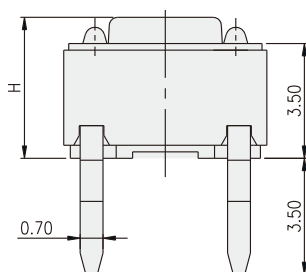

PART NO.	H
DTS-61	4.30
DTS-62	5.00
DTS-63	7.00
DTS-65	9.50
DTS-66	13.00
DTS-68	11.30
DTS-69	19.50

P.C.B. LAYOUT