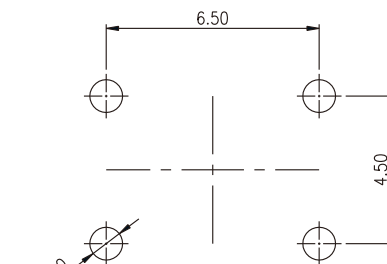

PART NO.	H
DTS-61	4.30
DTS-62	5.00
DTS-63	7.00
DTS-65	9.50
DTS-66	13.00
DTS-68	11.30
DTS-69	19.50

P.C.B. LAYOUT