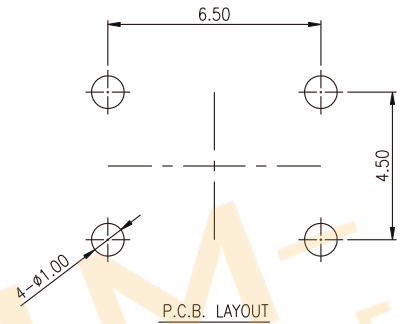

PART NO.	□A	□B
DTS-644	2.40	1.60
DTS-648	2.80	2.00