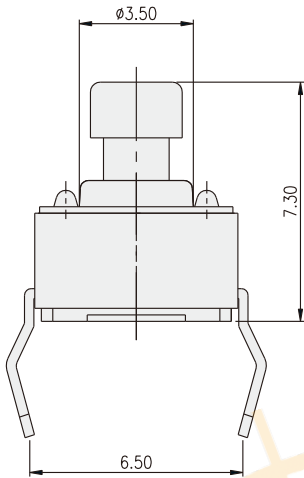

PART NO.	□A	□B
DTS-644	2.40	1.60
DTS-648	2.80	2.00