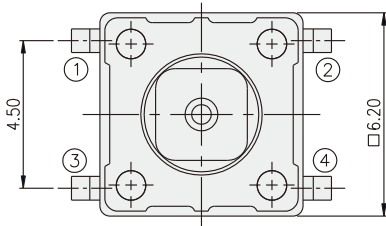

TACT SWITCH
DTS(G)-6 SERIES

**6x6 Through Hole
& Ground Terminal Type**

Distributed by:

DTS-644(8)