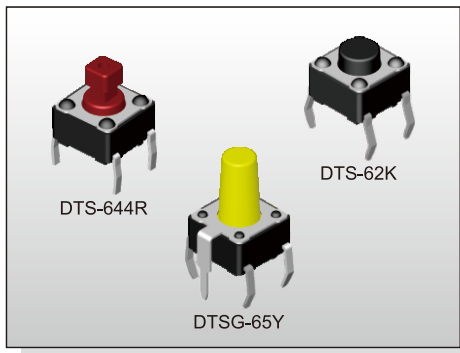

TACT SWITCH DTS(G)-6 SERIES

6x6 Through Hole & Ground Terminal Type

Distributed by:

FEATURES

- ※ Compact size 6x6mm
- ※ Sharp tactile feeling
- ※ Cap options

APPLICATION

- ※ Audio, OA equipment
- ※ Instrumentation
- ※ Industrial

SPECIFICATION

Contact Rating	50mA, 12V DC
Contact Resistance	100mΩ max.
Insulation Resistance	100MΩ min. 500V DC
Dielectric Strength	250V AC/1 minute
Operating Force	70±30gf, Blue(U) 100±50gf, Black(K) 160±50gf, Brown(N) 260±50gf, Red(R) 320±80gf, Salmon(S) 520±130gf, Yellow(Y)
Travel	0.25mm
Operating Life	Phosphor Bronze Dome 50,000 cycles for 520/320gf 100,000 cycles for 260gf 200,000 cycles for 160/100/70gf
	Stainless Steel Dome 300,000 cycles for 520/320gf 500,000 cycles for 260gf 1,000,000 cycles for 160/100/70gf
Operating Temp.	-25°C ~ +70°C
Storage Temp.	-30°C ~ +80°C

HOW TO ORDER

D T S - 6 - - - -

=Without Ground Pin
G=With Ground Pin

Height:
1=4.30mm
2=5.00mm
3=7.00mm
44=7.30mm (SQ.)x2.40mm
48=7.30mm (SQ.)x2.80mm
5=9.50mm
6=13.00mm
8=11.30mm
9=19.50mm

Package:
=Bulk pack
▲B=Tube
(▲DTS-61, 62 Only)

V=RoHS & Lead Free Solderable
Q=Halogen Free

=Phosphor Bronze Dome
S=Stainless Steel Dome

Operating Force:
U=Blue, 70gf
K=Black, 100gf
N=Brown, 160gf
R=Red, 260gf
S=Salmon, 320gf
Y=Yellow, 520gf

PACKAGE

<Bag>
1000 pcs
<Tub>
DTS-61/62: 75 pcs