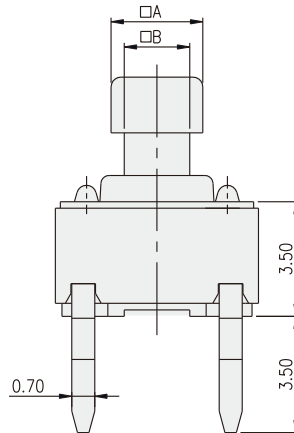

PART NO.	□A	□B
DTS-644	2.40	1.60
DTS-648	2.80	2.00