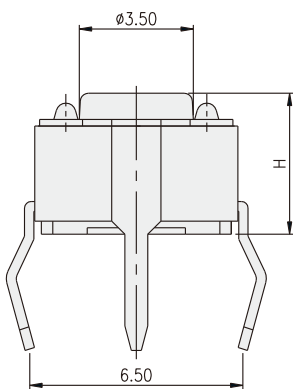

PART NO.	H
DTSG-61	4.30
DTSG-62	5.00
DTSG-63	7.00
DTSG-65	9.50
DTSG-66	13.00
DTSG-68	11.30
DTSG-69	19.50