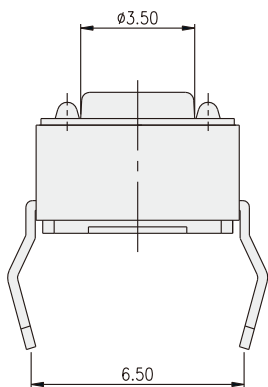

PART NO.	H
DTS-61	4.30
DTS-62	5.00
DTS-63	7.00
DTS-65	9.50
DTS-66	13.00
DTS-68	11.30
DTS-69	19.50

P.C.B. LAYOUT