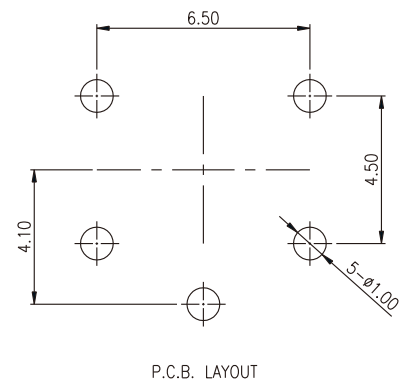

PART NO.	H
DTSG-61	4.30
DTSG-62	5.00
DTSG-63	7.00
DTSG-65	9.50
DTSG-66	13.00
DTSG-68	11.30
DTSG-69	19.50