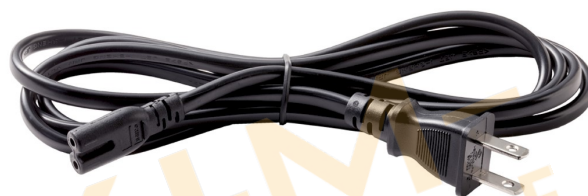

Available also in white version

**IEC320-C7 (UK)**

Country of Origin: China  
 RoHS: yes  
 Application: For Class II. Appliances  
 Approvals: ASTA, Singapore, ENEC

Length/cord	1.8m / 2x0.75mm <sup>2</sup>	
Plug	SP-62 5A/250V	
Connector	IS-033 2,5A/250V	
Fuse	5A	
Rating	300/300V 70°C	
Flex cord	H03VVH2-F	
WEIGHT / PACKING	1pc	N.W.: 146 g / pc
	BOX	100 pcs / 1box
		G.W.: 14,6 kg / box
		0.55x0.36x0.20 [m]

**IEC320-C7 (USA)**

Country of Origin: China  
 RoHS: yes  
 Application: For Class II. Appliances  
 Approvals: UL, CSA

Length/cord	1.8m / 2x0.75mm <sup>2</sup>	
Plug	SP-12N 7A/125V	
Connector	IS-033 7A/125V	
Rating	300V 105°C	
Flex cord	SPT-1	
WEIGHT / PACKING	1pc	N.W.: 71 g / pc
	BOX	200 pcs / 1box
		G.W.: 14,7 kg / box
		0.55x0.36x0.20 [m]

Distributed by:

www.texim-europe.com

www.sunny-euro.com

IEC320-C7 (Aus)

Country of Origin	China
RoHS	yes
Application	For Class II. Appliances
Approvals	SAA

Length/cord	1.8m / 2x0.75mm <sup>2</sup>	
Plug	SP-501A 7,5A/250V	
Connector	IS-033 2,5A/250V	
Rating	300/300V 70°C	
Flex cord	H03VVH2-F	
WEIGHT / PACKING	1pc	N.W.: 92 g / pc
	BOX	125 pcs / 1box
		G.W.: 12,4 kg / box
		0.55x0.36x0.20 [m]

IEC320-C7 (Japan)

Country of Origin	China
RoHS	yes
Application	For Class II. Appliances
Approvals	PSE

Length/cord	1.8m / 2x0.75mm <sup>2</sup>	
Plug	SP-18B 7A/125V	
Connector	IS-033C 7A/125V	
Rating	300V 60°C	
Flex cord	VCTFK	
WEIGHT / PACKING	1pc	N.W.: 104 g / pc
	BOX	150 pcs / 1box
		G.W.: 16,3 kg / box
		0.55x0.36x0.20 [m]