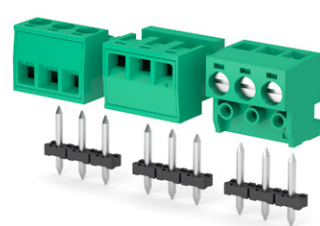

A higher number of poles is obtained by combining together modular parts.

Please see "CONNECTORS COMBINATIONS"

Flexible use, modular
CSF_0U1 - 2 ÷ 25 poles, 5 mm / .197" pitch
CSF_0U2 - 1 ÷ 13 poles, 10 mm / .394" pitch

Flexible use, side stackable
CSF_001 - 2 ÷ 25 poles, 5 mm / .197" pitch
CSF_002 - 2 ÷ 13 poles, 10 mm / .394" pitch

0°, side stackable
CSF_011 - 2 ÷ 25 poles, 5 mm / .197" pitch
CSF_012 - 2 ÷ 13 poles, 10 mm / .394" pitch