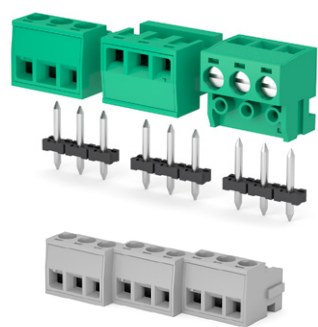

A higher number of poles is obtained by combining together modular parts.

Please see "CONNECTORS COMBINATIONS"

Flexible use, modular
CSF_0U1 - 2 ÷ 25 poles, 5 mm / .197" pitch
CSF_0U2 - 1 ÷ 13 poles, 10 mm / .394" pitch

Flexible use, side stackable
CSF_001 - 2 ÷ 25 poles, 5 mm / .197" pitch
CSF_002 - 2 ÷ 13 poles, 10 mm / .394" pitch

0°, side stackable
CSF_011 - 2 ÷ 25 poles, 5 mm / .197" pitch
CSF_012 - 2 ÷ 13 poles, 10 mm / .394" pitch