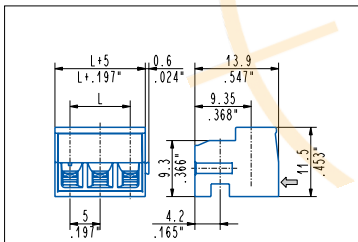

Certifications

UL (n. E167473)
300 V - 10 A - 30÷14 AWG - for 5 mm pitch (12 A for "0" version)
600 V - 10 A - 30÷14 AWG - for 10 mm pitch (12 A for "0" version)

VDE (n. 40013401)
250 V - 10 A - 1.5 mm² - (12 A - for "1" version) for 5 mm pitch
750 V - 10 A - 1.5 mm² - (12 A - for "1" version) for 10 mm pitch

IMQ (n. EE099)
300 V - 11 A - 2.5 mm² - for 5 mm pitch
1000 V - 11 A - 2.5 mm² - for 10 mm pitch

CSA (n. LR102896)
300 V - 12 A - 30÷14 AWG for 5 mm pitch
600 V - 12 A - 30÷14 AWG for 10 mm pitch

Application values for end-use equipment have to be in accordance to norms and applicable to it. The certifications of some product's versions could be pending, for more detailed and updated data please refer to our web site www.sauro.net or your representative Sales Manager.

A higher number of poles is obtained by combining together modular parts.

Please see "CONNECTORS COMBINATIONS"

Flexible use, modular
CSF_0U1 - 2 ÷ 25 poles, 5 mm / .197" pitch
CSF_0U2 - 1 ÷ 13 poles, 10 mm / .394" pitch