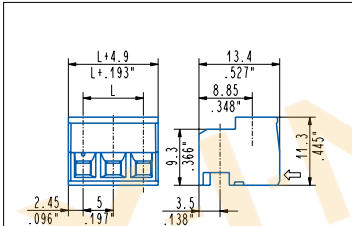

90°-270°, side stackable with snap features
CSF_0S1 - 2 ÷ 25 poles, 5 mm / .197" pitch
CSF_0S2 - 2 ÷ 13 poles, 10 mm / .394" pitch

90°-270°, with flange
CSF_0F1 - 2 ÷ 23 poles, 5 mm / .197" pitch
CSF_0F2 - 2 ÷ 12 poles, 10 mm / .394" pitch

90°-270°, side stackable
CSF_0J1 - 2 ÷ 25 poles, 5 mm / .197" pitch
CSF_0J2 - 2 ÷ 13 poles, 10 mm / .394" pitch

General data

Dimensional class:	low
Standard colour:	green
Pitches:	metric 5 mm, 10 mm (.197 in, .394 in)
Screw dimension:	M3
Recommended/highest tightening torque:	0.5/0.6 Nm (4.42/5.30 lbf-in)
Stripping length:	4 ÷ 6 mm (.16 ÷ .24 in)
Operating temperature range:	-40 °C ÷ +105 °C (-40 °F ÷ +221 °F)
Contact resistance:	<15 mΩ
Insulating material group:	I (CTI ≥ 600V)
Self-extinguishing class UL94:	V0
Insulation resistance:	>10 ⁹ Ω (500V DC)

IMQ (n. EE099)
 300 V - 11 A - 2.5 mm² - for 5 mm pitch
 1000 V - 11 A - 2.5 mm² - for 10 mm pitch

CSA (n. LR102896)
 300 V - 12 A - 30÷14 AWG for 5 mm pitch
 600 V - 12 A - 30÷14 AWG for 10 mm pitch

Application values for end-use equipment have to be in accordance to norms and applicable to it. The certifications of some product's versions could be pending, for more detailed and updated data please refer to our web site www.sauro.net or your representative Sales Manager.