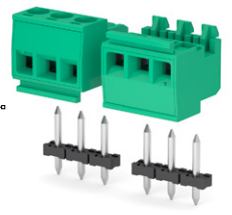

90°-270°, side stackable with snap features
CSF_0S1 - 2 ÷ 25 poles, 5 mm / .197" pitch
CSF_0S2 - 2 ÷ 13 poles, 10 mm / .394" pitch

90°-270°, with flange
CSF_0F1 - 2 ÷ 23 poles, 5 mm / .197" pitch
CSF_0F2 - 2 ÷ 12 poles, 10 mm / .394" pitch

90°-270°, side stackable
CSF_0J1 - 2 ÷ 25 poles, 5 mm / .197" pitch
CSF_0J2 - 2 ÷ 13 poles, 10 mm / .394" pitch

General data

Dimensional class:	low
Standard colour:	green
Pitches:	metric 5 mm, 10 mm (.197 in, .394 in)
Screw dimension:	M3
Recommended/highest tightening torque:	0.5/0.6 Nm (4.42/5.30 lbf-in)
Stripping length:	4 ÷ 6 mm (.16 ÷ .24 in)
Operating temperature range:	-40 °C ÷ +105 °C (-40 °F ÷ +221 °F)
Contact resistance:	<15 mΩ
Insulating material group:	I (CTI ≥ 600V)
Self-extinguishing class UL94:	V0
Insulation resistance:	>10 ⁹ Ω (500V DC)

A higher number of poles is obtained by combining together modular parts.

Please see "CONNECTORS COMBINATIONS"

Flexible use, modular
CSF_0U1 - 2 ÷ 25 poles, 5 mm / .197" pitch
CSF_0U2 - 1 ÷ 13 poles, 10 mm / .394" pitch