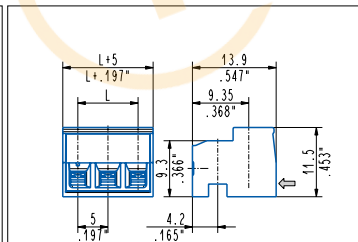

90°-270°, side stackable
CSF_0J1 - 2 ÷ 25 poles, 5 mm / .197" pitch
CSF_0J2 - 2 ÷ 13 poles, 10 mm / .394" pitch

General data

Dimensional class:	low
Standard colour:	green
Pitches:	metric 5 mm, 10 mm (.197 in, .394 in)
Screw dimension:	M3
Recommended/highest tightening torque:	0.5/0.6 Nm (4.42/5.30 lbf-in)
Stripping length:	4 ÷ 6 mm (.16 ÷ .24 in)
Operating temperature range:	-40 °C ÷ +105 °C (-40 °F ÷ +221 °F)
Contact resistance:	<15 mΩ
Insulating material group:	I (CTI ≥ 600V)
Self-extinguishing class UL94:	V0
Insulation resistance:	>10 ⁹ Ω (500V DC)

IMQ (n. EE099)
 300 V - 11 A - 2.5 mm² - for 5 mm pitch
 1000 V - 11 A - 2.5 mm² - for 10 mm pitch

CSA (n. LR102896)
 300 V - 12 A - 30÷14 AWG for 5 mm pitch
 600 V - 12 A - 30÷14 AWG for 10 mm pitch

Application values for end-use equipment have to be in accordance to norms and applicable to it. The certifications of some product's versions could be pending, for more detailed and updated data please refer to our web site www.sauro.net or your representative Sales Manager.

A higher number of poles is obtained by combining together modular parts.

Please see "CONNECTORS COMBINATIONS"

Flexible use, modular
CSF_0U1 - 2 ÷ 25 poles, 5 mm / .197" pitch
CSF_0U2 - 1 ÷ 13 poles, 10 mm / .394" pitch