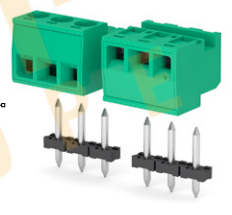

90°-270°, side stackable with snap features
CSF_0S1 - 2 ÷ 25 poles, 5 mm / .197" pitch
CSF_0S2 - 2 ÷ 13 poles, 10 mm / .394" pitch

90°-270°, with flange
CSF_0F1 - 2 ÷ 23 poles, 5 mm / .197" pitch
CSF_0F2 - 2 ÷ 12 poles, 10 mm / .394" pitch

90°-270°, side stackable
CSF_0J1 - 2 ÷ 25 poles, 5 mm / .197" pitch
CSF_0J2 - 2 ÷ 13 poles, 10 mm / .394" pitch

General data

Dimensional class:	low
Standard colour:	green
Pitches:	metric 5 mm, 10 mm (.197 in, .394 in)
Screw dimension:	M3
Recommended/highest tightening torque:	0.5/0.6 Nm (4.42/5.30 lbf-in)
Stripping length:	4 ÷ 6 mm (.16 ÷ .24 in)
Operating temperature range:	-40 °C ÷ +105 °C (-40 °F ÷ +221 °F)
Contact resistance:	<15 mΩ
Insulating material group:	I (CTI ≥ 600V)
Self-extinguishing class UL94:	V0
Insulation resistance:	>10 ⁹ Ω (500V DC)

A higher number of poles is obtained by combining together modular parts.

Please see "CONNECTORS COMBINATIONS"

Flexible use, modular
CSF_0U1 - 2 ÷ 25 poles, 5 mm / .197" pitch
CSF_0U2 - 1 ÷ 13 poles, 10 mm / .394" pitch