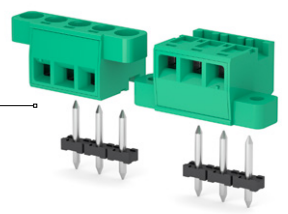

90°-270°, side stackable with snap features
CSF_0S1 - 2 ÷ 25 poles, 5 mm / .197" pitch
CSF_0S2 - 2 ÷ 13 poles, 10 mm / .394" pitch

90°-270°, with flange
CSF_0F1 - 2 ÷ 23 poles, 5 mm / .197" pitch
CSF_0F2 - 2 ÷ 12 poles, 10 mm / .394" pitch

90°-270°, side stackable
CSF_0J1 - 2 ÷ 25 poles, 5 mm / .197" pitch
CSF_0J2 - 2 ÷ 13 poles, 10 mm / .394" pitch

General data

Dimensional class:	low
Standard colour:	green
Pitches:	metric 5 mm, 10 mm (.197 in, .394 in)
Screw dimension:	M3
Recommended/highest tightening torque:	0.5/0.6 Nm (4.42/5.30 lbf-in)
Stripping length:	4 ÷ 6 mm (.16 ÷ .24 in)
Operating temperature range:	-40 °C ÷ +105 °C (-40 °F ÷ +221 °F)
Contact resistance:	<15 mΩ
Insulating material group:	I (CTI ≥ 600V)
Self-extinguishing class UL94:	V0
Insulation resistance:	>10 ⁹ Ω (500V DC)

A higher number of poles is obtained by combining together modular parts.

Please see "CONNECTORS COMBINATIONS"

Flexible use, modular
CSF_0U1 - 2 ÷ 25 poles, 5 mm / .197" pitch
CSF_0U2 - 1 ÷ 13 poles, 10 mm / .394" pitch