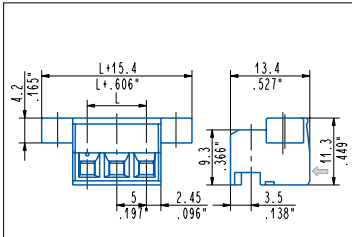

90°-270°, side stackable with snap features
CSF_0S1 - 2 ÷ 25 poles, 5 mm / .197" pitch
CSF_0S2 - 2 ÷ 13 poles, 10 mm / .394" pitch

90°-270°, with flange
CSF_0F1 - 2 ÷ 23 poles, 5 mm / .197" pitch
CSF_0F2 - 2 ÷ 12 poles, 10 mm / .394" pitch

90°-270°, side stackable
CSF_0J1 - 2 ÷ 25 poles, 5 mm / .197" pitch
CSF_0J2 - 2 ÷ 13 poles, 10 mm / .394" pitch

General data

Dimensional class:	low
Standard colour:	green
Pitches:	metric 5 mm, 10 mm (.197 in, .394 in)
Screw dimension:	M3
Recommended/highest tightening torque:	0.5/0.6 Nm (4.42/5.30 lbf-in)
Stripping length:	4 ÷ 6 mm (.16 ÷ .24 in)
Operating temperature range:	-40 °C ÷ +105 °C (-40 °F ÷ +221 °F)
Contact resistance:	<15 mΩ
Insulating material group:	I (CTI ≥ 600V)
Self-extinguishing class UL94:	V0
Insulation resistance:	>10 ⁹ Ω (500V DC)

IMQ (n. EE099)
 300 V - 11 A - 2.5 mm² - for 5 mm pitch
 1000 V - 11 A - 2.5 mm² - for 10 mm pitch

CSA (n. LR102896)
 300 V - 12 A - 30÷14 AWG for 5 mm pitch
 600 V - 12 A - 30÷14 AWG for 10 mm pitch

Application values for end-use equipment have to be in accordance to norms and applicable to it. The certifications of some product's versions could be pending, for more detailed and updated data please refer to our web site www.sauro.net or your representative Sales Manager.