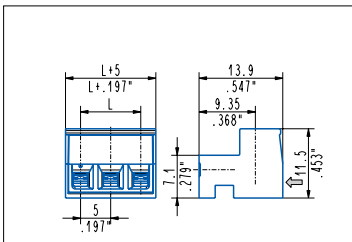

IMQ (n. EE099)
 300 V - 11 A - 2.5 mm² - for 5 mm pitch
 1000 V - 11 A - 2.5 mm² - for 10 mm pitch

CSA (n. LR102896)
 300 V - 12 A - 30÷14 AWG for 5 mm pitch
 600 V - 12 A - 30÷14 AWG for 10 mm pitch

Application values for end-use equipment have to be in accordance to norms and applicable to it. The certifications of some product's versions could be pending, for more detailed and updated data please refer to our web site www.sauro.net or your representative Sales Manager.

A higher number of poles is obtained by combining together modular parts.

Please see "CONNECTORS COMBINATIONS"

Flexible use, modular
CSF_0U1 - 2 ÷ 25 poles, 5 mm / .197" pitch
CSF_0U2 - 1 ÷ 13 poles, 10 mm / .394" pitch

Flexible use, side stackable
CSF_001 - 2 ÷ 25 poles, 5 mm / .197" pitch
CSF_002 - 2 ÷ 13 poles, 10 mm / .394" pitch

0°, side stackable
CSF_011 - 2 ÷ 25 poles, 5 mm / .197" pitch
CSF_012 - 2 ÷ 13 poles, 10 mm / .394" pitch