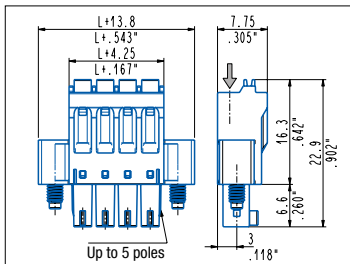

**Data according to**

**UL 1059**  
300 V - 10 A - 30 ÷ 16 AWG

**IEC EN 60947-7-4**  
150 V - 10 A - 1.5 mm<sup>2</sup> - for 3.5 mm and 3.81 mm pitch  
300 V - 10 A - 1.5 mm<sup>2</sup> - for 7 mm and 7.62 mm pitch

Please see "CONNECTORS COMBINATIONS"

**Not side stackable**  
CFF\_008 - 2 ÷ 12 poles, 3.5 mm / .138" pitch  
CFF\_009 - 2 ÷ 6 poles, 7 mm / .276" pitch

**Side stackable**  
CFF\_0AT - 2 ÷ 6 poles, 3.81 mm / .150" pitch  
CFF\_0A7 - 2 ÷ 3 poles, 7.62 mm / .300" pitch