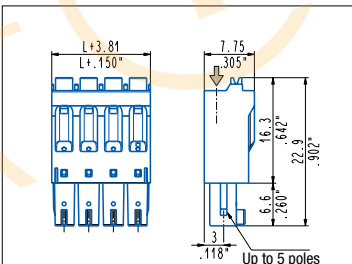

Your drawings and notes

Distributed by:

Last release

**Functional characteristics**

- Dimensional class:** low
- Standard colour:** green
- Pitches:** metric 3.5 mm, 7 mm (.138 in, .276 in)  
imperial 3.81 mm, 7.62 mm (.150 in, .300 in)
- Stripping length:** 10.5 ÷ 11.5 mm (.41 ÷ .45 in)
- Operating temperature range:** -40 °C ÷ +105 °C (-40 °F ÷ +221 °F)
- Contact resistance:** <15 mΩ
- Insulating material group:** I (CTI ≥ 600V)
- Self-extinguishing class UL94:** V0
- Insulation resistance:** >10<sup>9</sup> Ω (500V DC)

**Data according to**

**UL 1059**  
300 V - 10 A - 30 ÷ 16 AWG

**IEC EN 60947-7-4**  
150 V - 10 A - 1.5 mm<sup>2</sup> - for 3.5 mm and 3.81 mm pitch  
300 V - 10 A - 1.5 mm<sup>2</sup> - for 7 mm and 7.62 mm pitch

Please see "CONNECTORS COMBINATIONS"

**Not side stackable**  
CFF\_008 - 2 ÷ 12 poles, 3.5 mm / .138" pitch  
CFF\_009 - 2 ÷ 6 poles, 7 mm / .276" pitch

**Side stackable**  
CFF\_0AT - 2 ÷ 6 poles, 3.81 mm / .150" pitch  
CFF\_0A7 - 2 ÷ 3 poles, 7.62 mm / .300" pitch