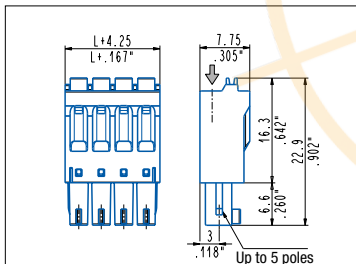

Not side stackable
CFF_008 - 2 ÷ 12 poles, 3.5 mm / .138" pitch
CFF_009 - 2 ÷ 6 poles, 7 mm / .276" pitch